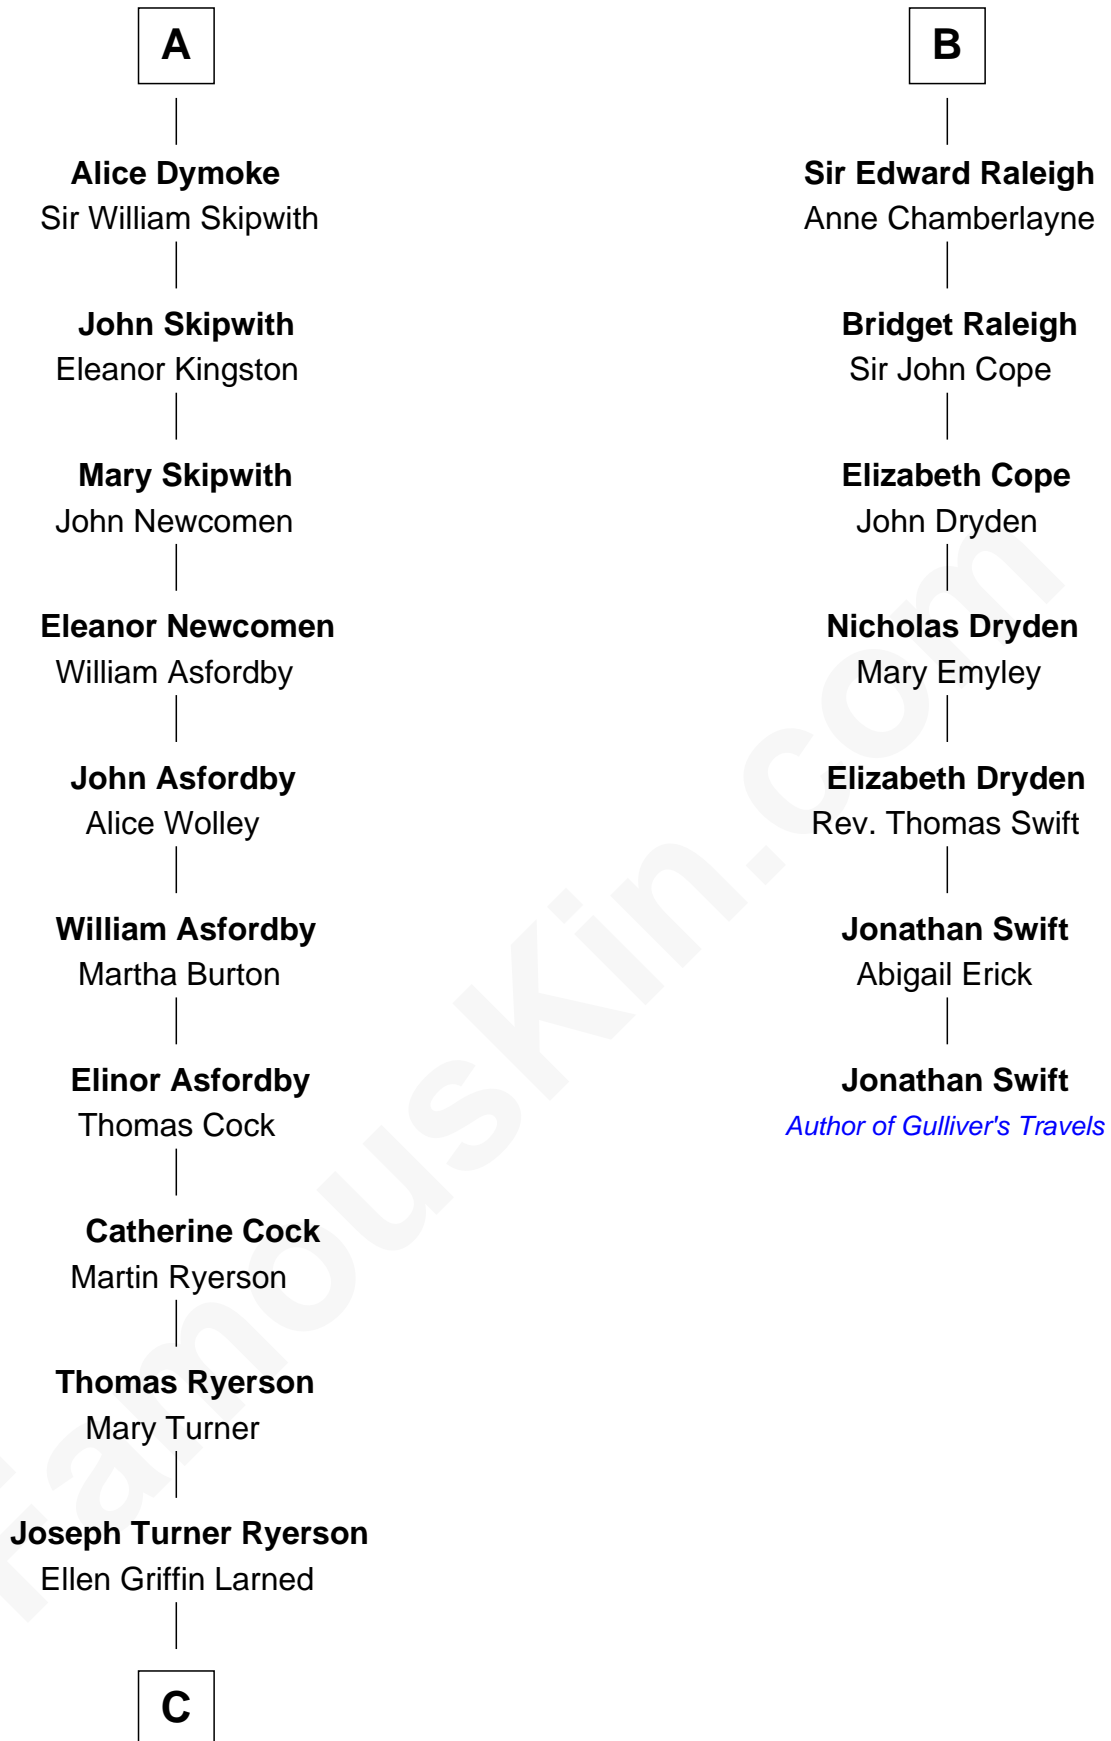

FamousKin.com Relationship Chart of

Paget Brewster

TV Actress

13th cousin 8 times removed of

Jonathan Swift

Author of Gulliver's Travels

Sir Hugh I de Audley

Iseult de Mortimer

C

Edward Larned Ryerson

Mary Pringle Mitchell

Donald Mitchell Ryerson

Isabelle McGenniss

Joan Ryerson

George Washington Wales Brewster

Galen Brewster

Hathaway Tew

Paget Brewster

TV Actress