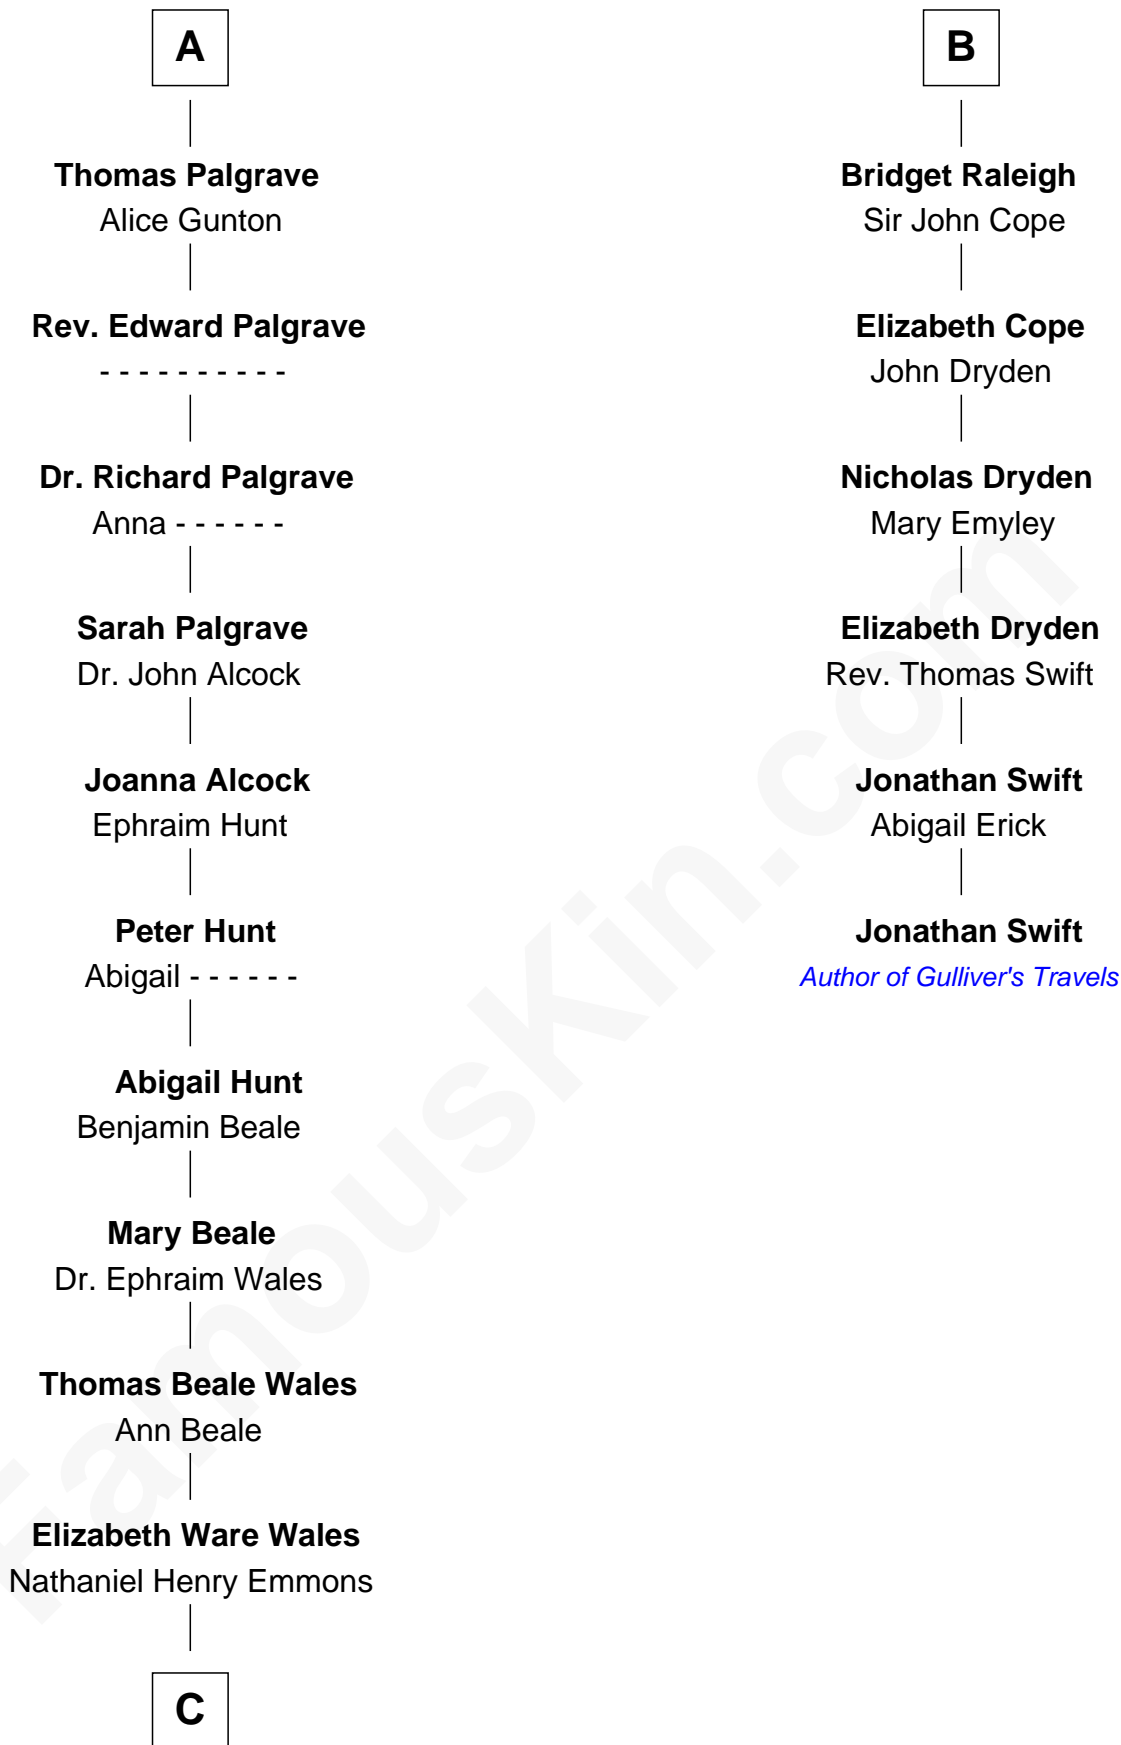

# FamousKin.com Relationship Chart of

**Paget Brewster**

*TV Actress*

12th cousin 9 times removed of

**Jonathan Swift**

*Author of Gulliver's Travels*

**Edmund Fitzalan**

Alice de Warenne

**C**

Ann Wales Emmons

Benjamin Brewster

Dr. George Washington Wales Brewster

Ellen Mackenzie Hodge

George Washington Wales Brewster

Joan Ryerson

Galen Brewster

Hathaway Tew

Paget Brewster

*TV Actress*