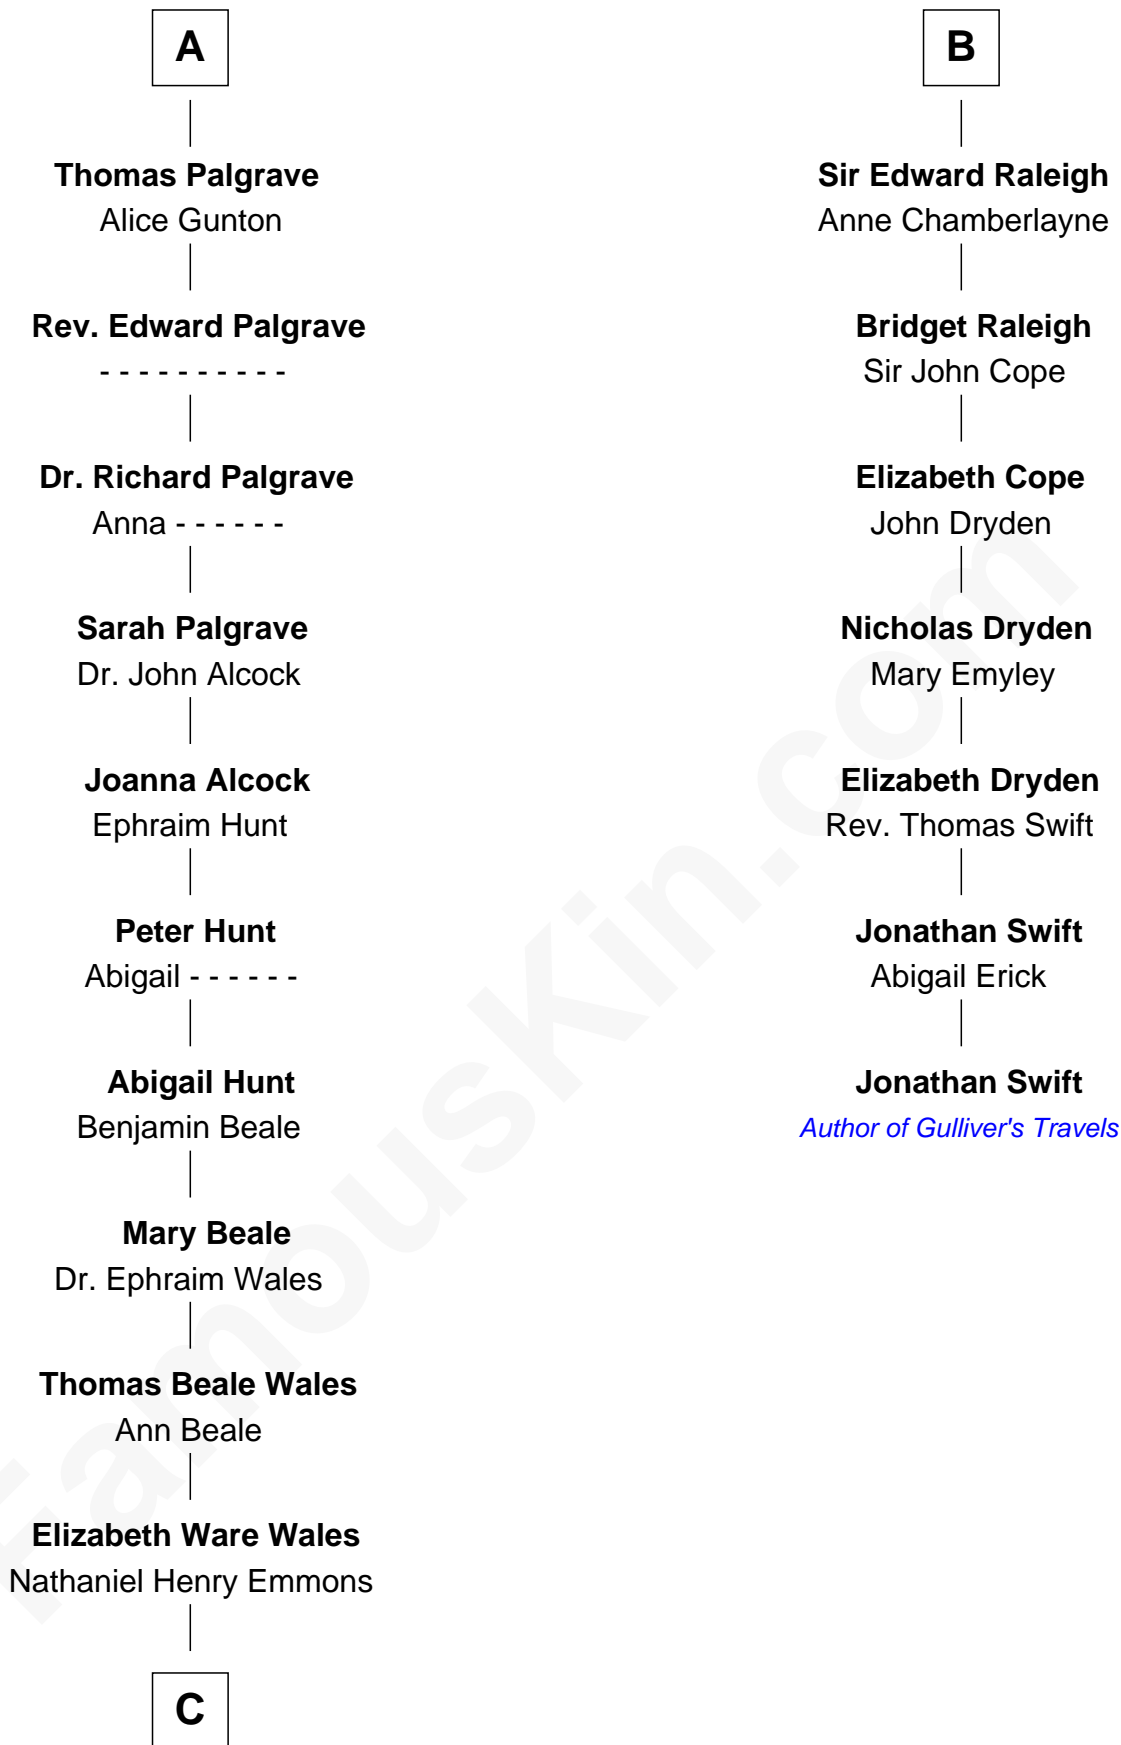

# FamousKin.com Relationship Chart of

**Paget Brewster**

*TV Actress*

13th cousin 8 times removed of

**Jonathan Swift**

*Author of Gulliver's Travels*

**Humphrey de Bohun**

Elizabeth Plantagenet

**Sir William de Bohun**  
Elizabeth de Badlesmere

**Elizabeth de Bohun**  
Sir Richard Fitzalan

**Elizabeth Fitzalan**  
Sir Robert Goushill

**Elizabeth Goushill**  
Sir Robert Wingfield

**Elizabeth Wingfield**  
Sir William Brandon

**Eleanor Brandon**  
John Glemham

**Anne Glemham**  
Henry Palgrave

**A**

**Eleanor de Bohun**  
Sir James le Boteler

**Pernel le Boteler**  
Sir Gilbert Talbot

**Sir Richard Talbot**  
Ankaret le Strange

**Mary Talbot**  
Sir Thomas Greene

**Sir Thomas Greene**  
Phillippa Ferrers

**Elizabeth Greene**  
William Raleigh

**Sir Edward Raleigh**  
Margaret Verney

**B**

**C**

Ann Wales Emmons

Benjamin Brewster