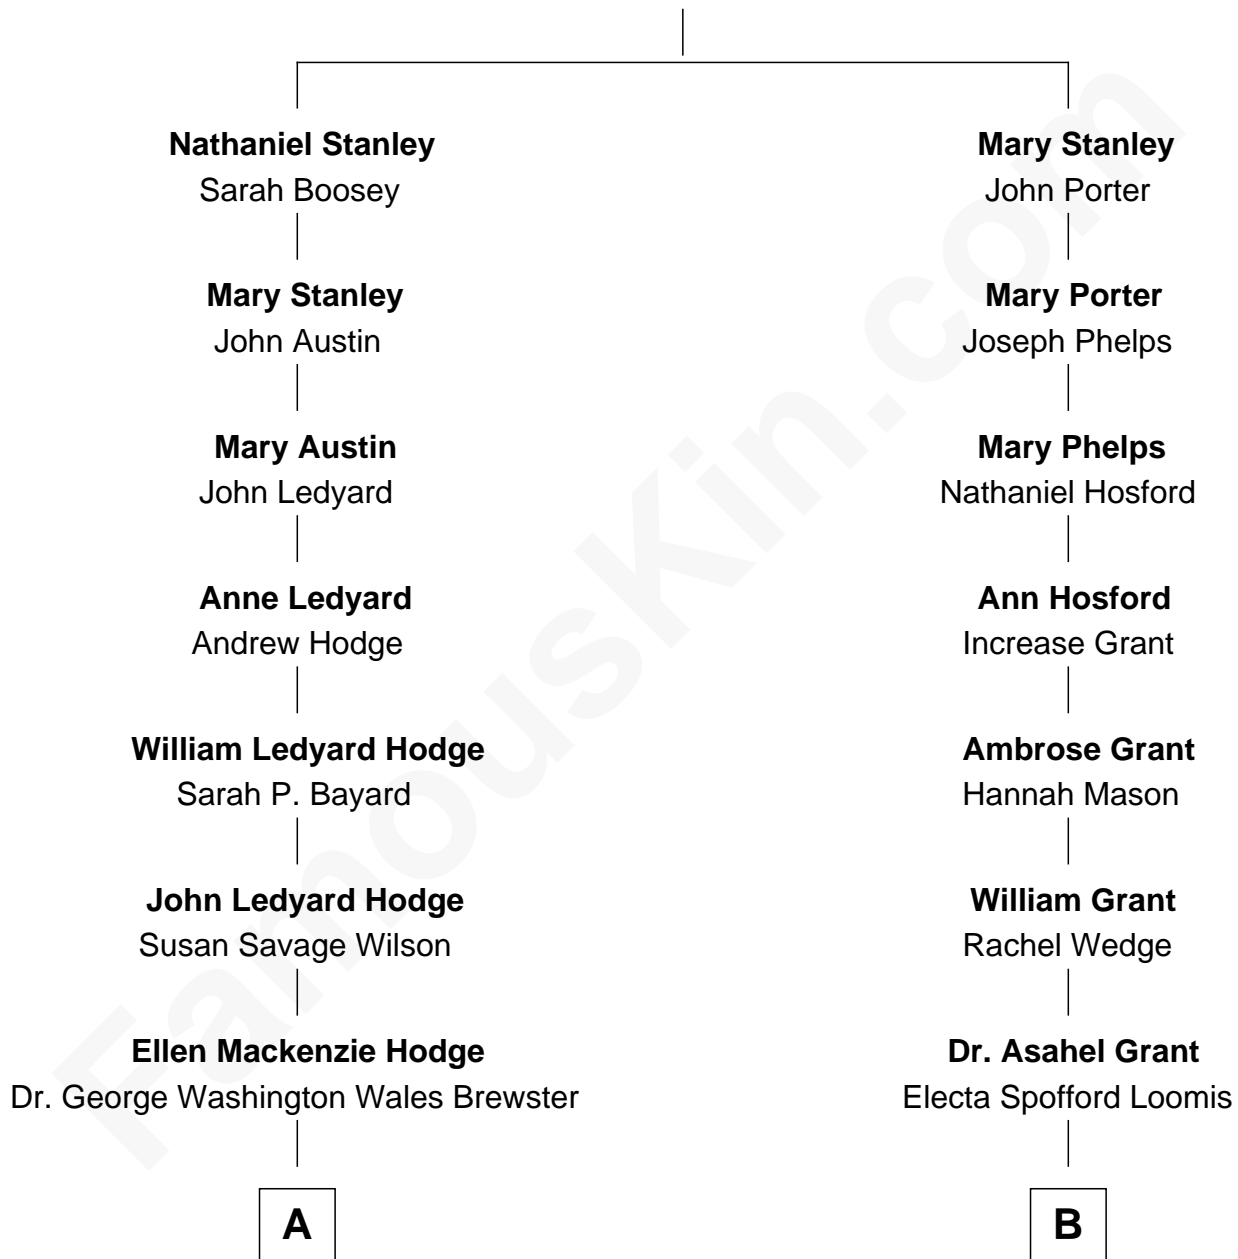

# FamousKin.com Relationship Chart of

**Paget Brewster**

*TV Actress*

9th cousin 2 times removed of

**Amy Grant**

*Christian/Pop Singer and Songwriter*

**Thomas Stanley**

Bennett Tritton

**A**

**George Washington Wales Brewster**

Joan Ryerson

**Galen Brewster**

Hathaway Tew

**Paget Brewster**

*TV Actress*

**B**

**Edwin Hodges Grant**

Sarah Thompson

**Henry Hastings Grant**

Isabel Paine

**Otis Paine Grant**

Mizella Burton

**Dr. Burton Paine Grant**

Gloria Dean Napier