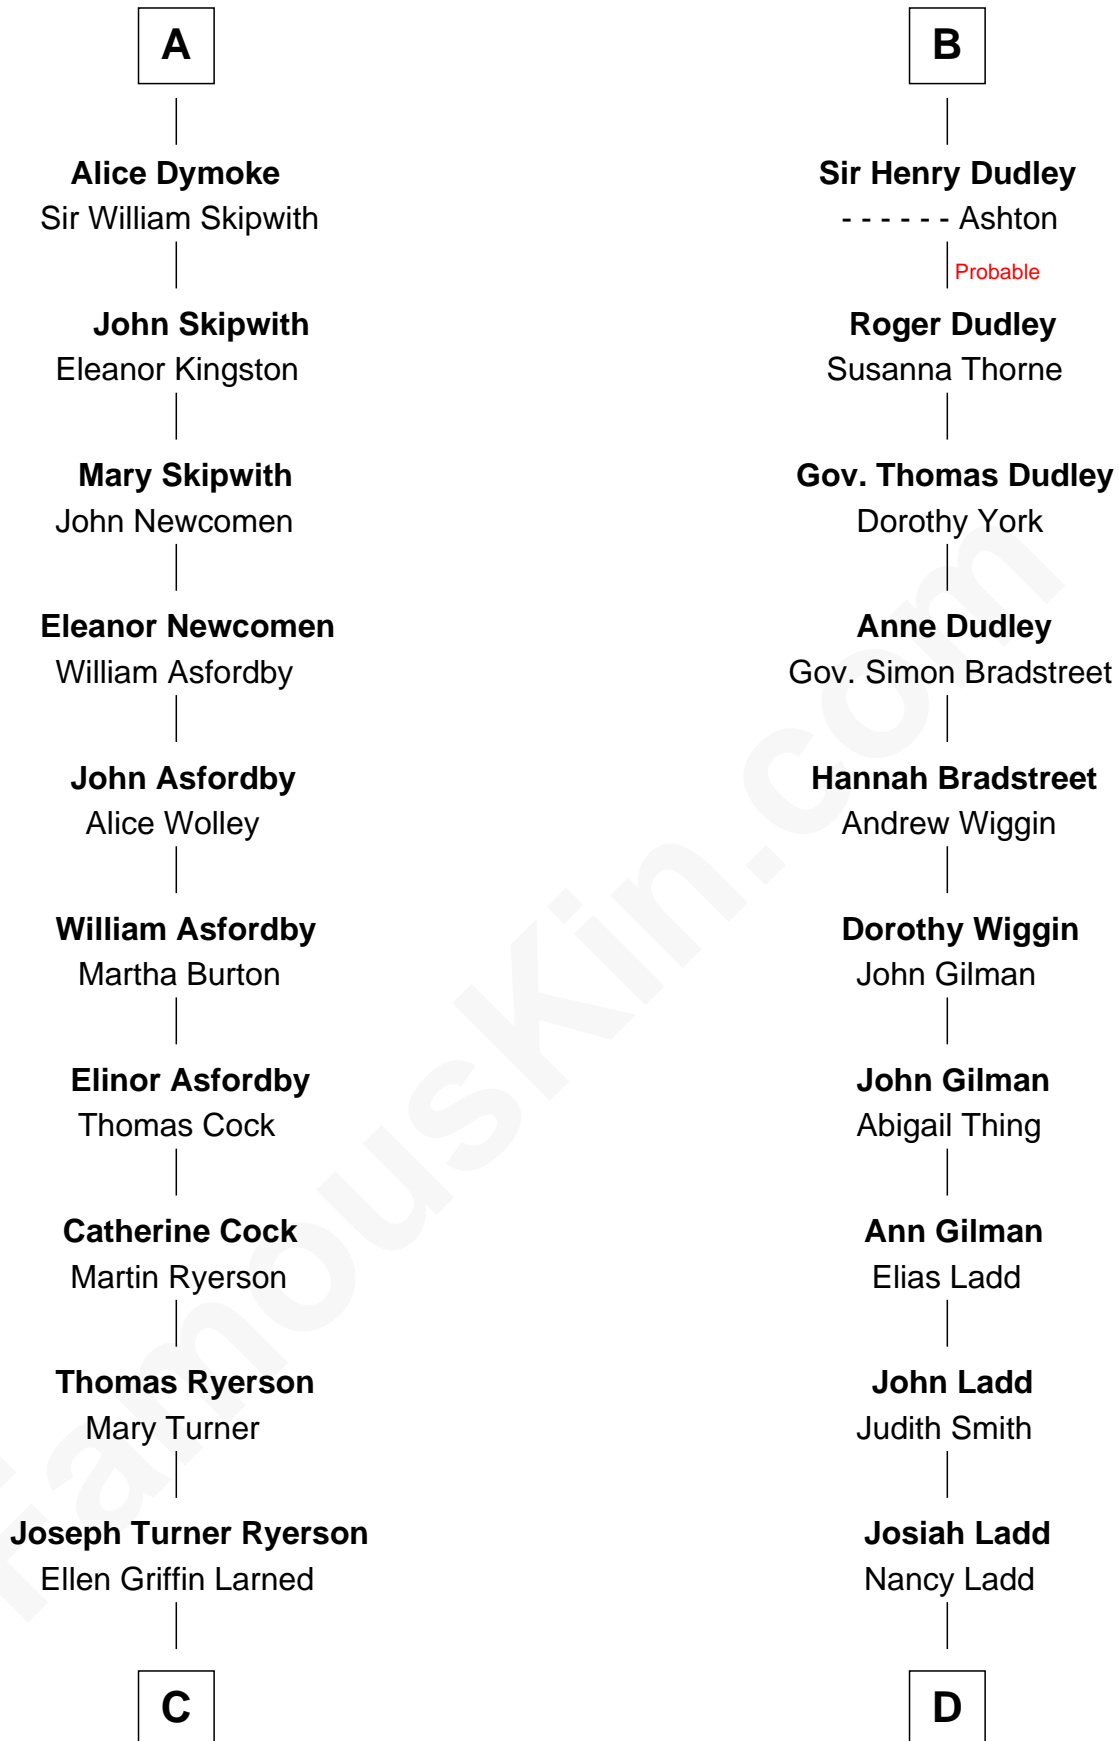

FamousKin.com Relationship Chart of

Paget Brewster

TV Actress

20th cousin 1 time removed of

Alan Ladd

Movie Actor

Sir Henry de Percy

Eleanor de Arundel

Sir William Willoughby

Cecily Willoughby

Sir Edward Sutton

Sir John Sutton

Cecily Grey

B

C

Edward Larned Ryerson

Mary Pringle Mitchell

Donald Mitchell Ryerson

Isabelle McGenniss

Joan Ryerson

George Washington Wales Brewster

Galen Brewster

Hathaway Tew

Paget Brewster