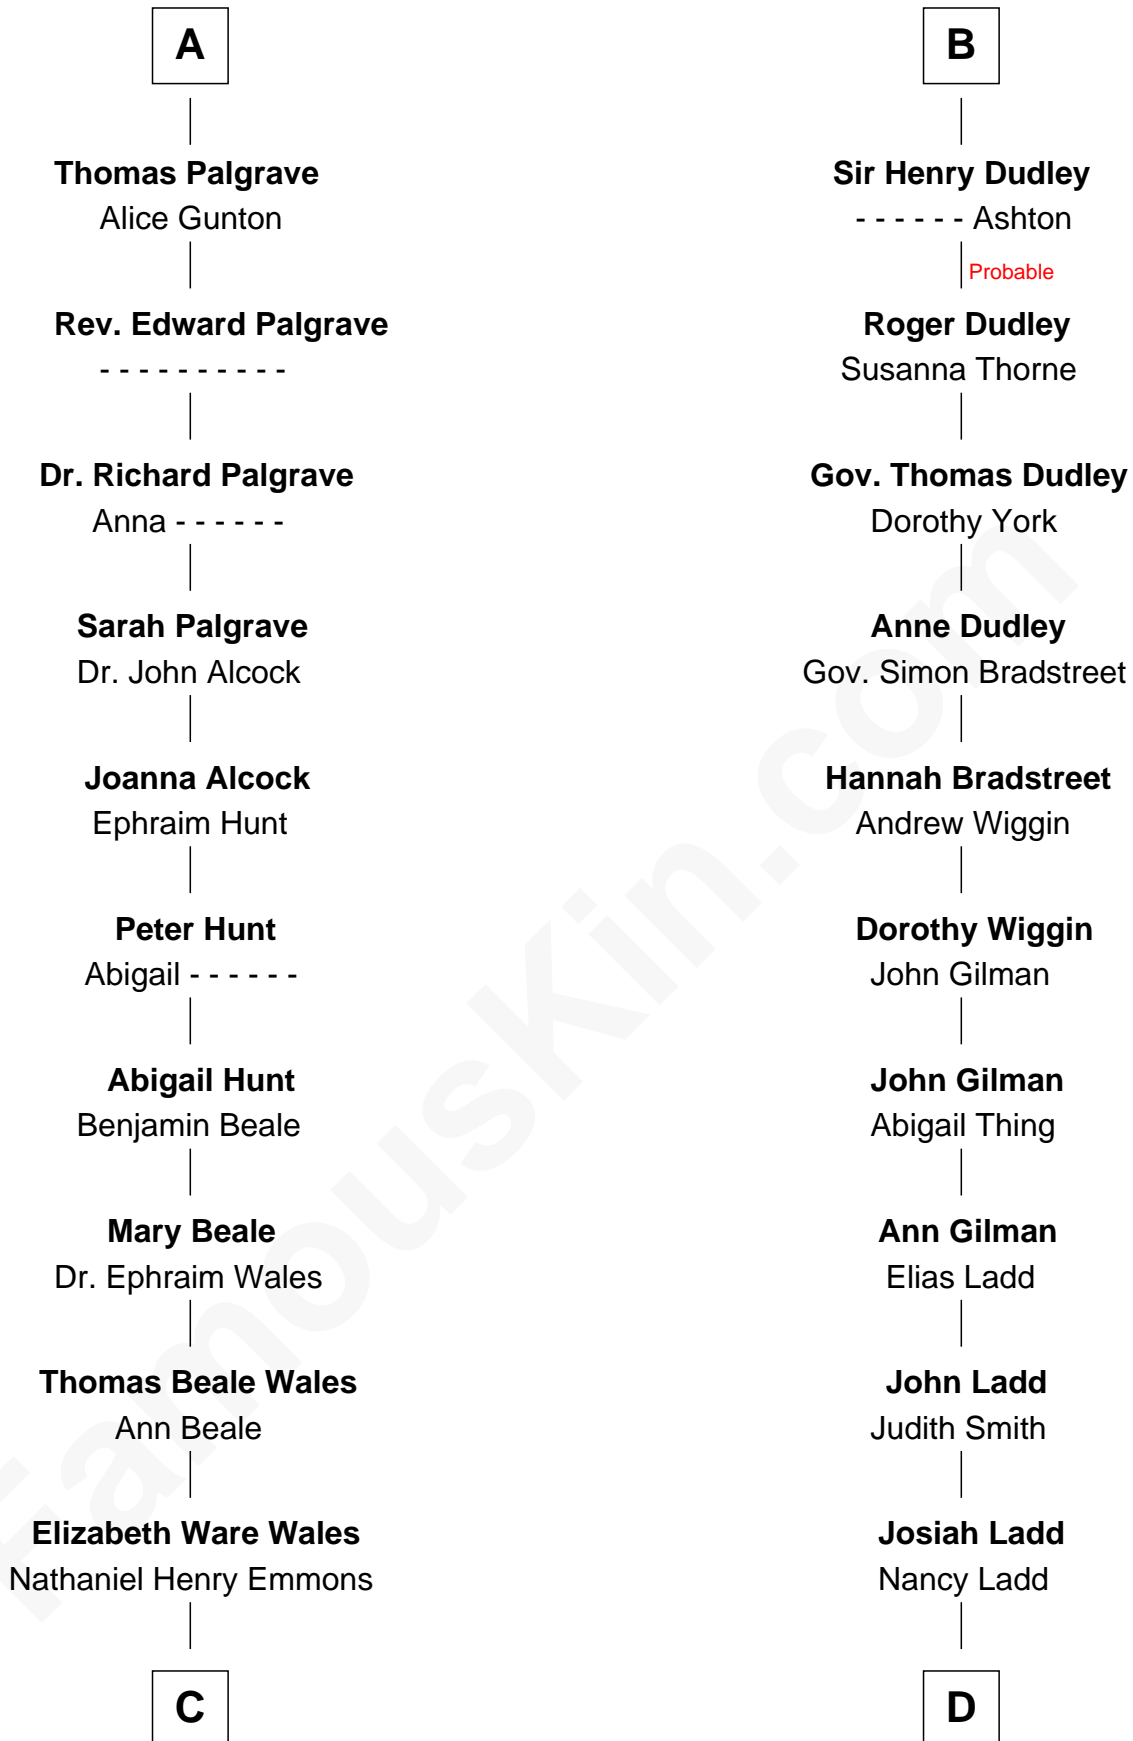

# FamousKin.com Relationship Chart of

**Paget Brewster**

*TV Actress*

20th cousin 1 time removed of

**Alan Ladd**

*Movie Actor*

**Henry Plantagenet**

Maud de Chaworth

**C**

**Ann Wales Emmons**

Benjamin Brewster

**Dr. George Washington Wales Brewster**

Ellen Mackenzie Hodge

**George Washington Wales Brewster**

Joan Ryerson

**Galen Brewster**

Hathaway Tew

**Paget Brewster**

*TV Actress*

**D**

**Alvaro Ladd**

Nancy Shotwell

**Oscar F. Ladd**

Julia Henrietta Meigs

**Alan Harwood Ladd**

Selina Raleigh

**Alan Ladd**

*Movie Actor*