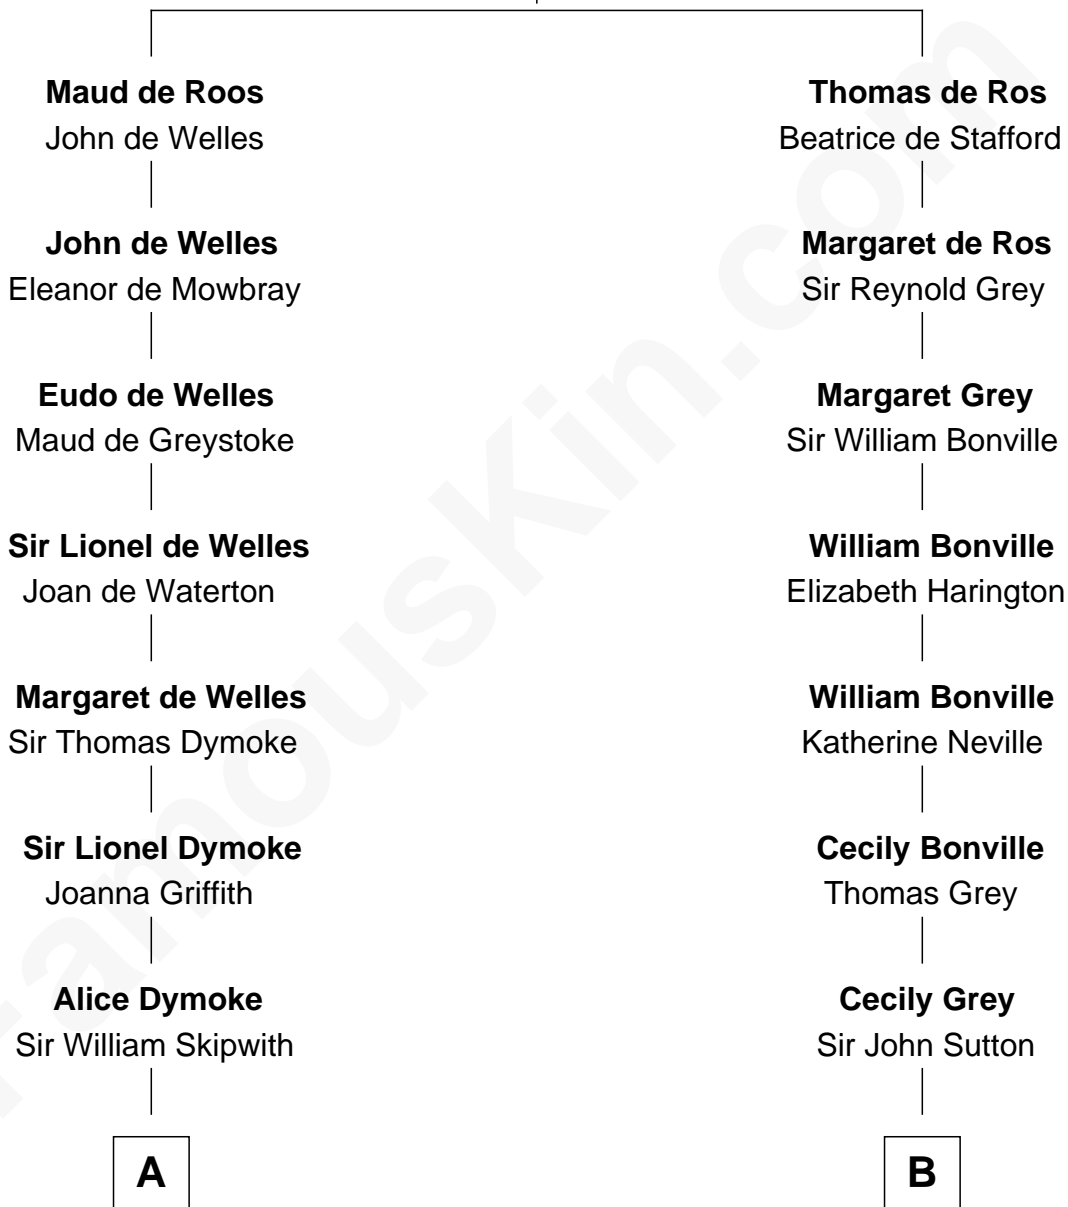

FamousKin.com Relationship Chart of

Paget Brewster

TV Actress

20th cousin of

Alan Ladd

Movie Actor

Sir William de Ros
Margery de Badlesmere

C

Donald Mitchell Ryerson

Isabelle McGenniss

Joan Ryerson

George Washington Wales Brewster

Galen Brewster

Hathaway Tew

Paget Brewster

TV Actress