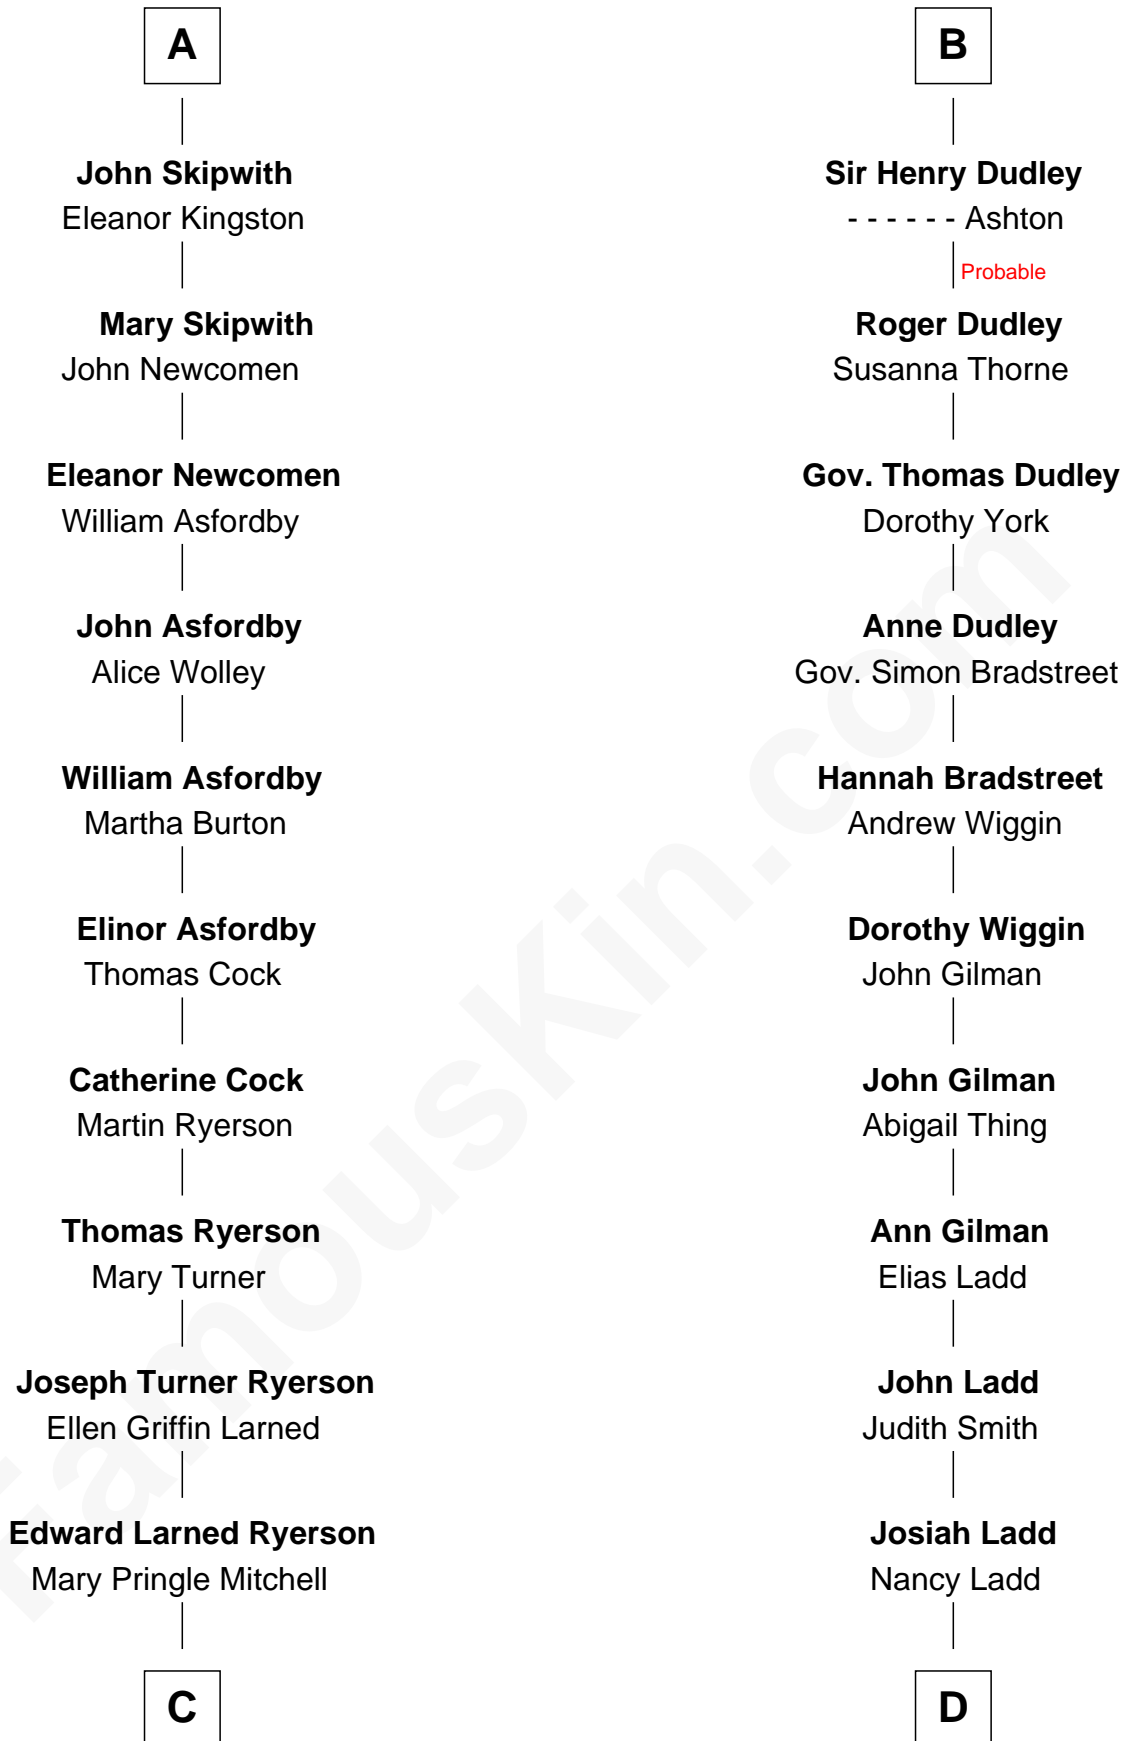

FamousKin.com Relationship Chart of

Paget Brewster

TV Actress

20th cousin of

Alan Ladd

Movie Actor

Sir William de Ros
Margery de Badlesmere

C

Donald Mitchell Ryerson

Isabelle McGenniss

Joan Ryerson

George Washington Wales Brewster

Galen Brewster

Hathaway Tew

Paget Brewster

TV Actress