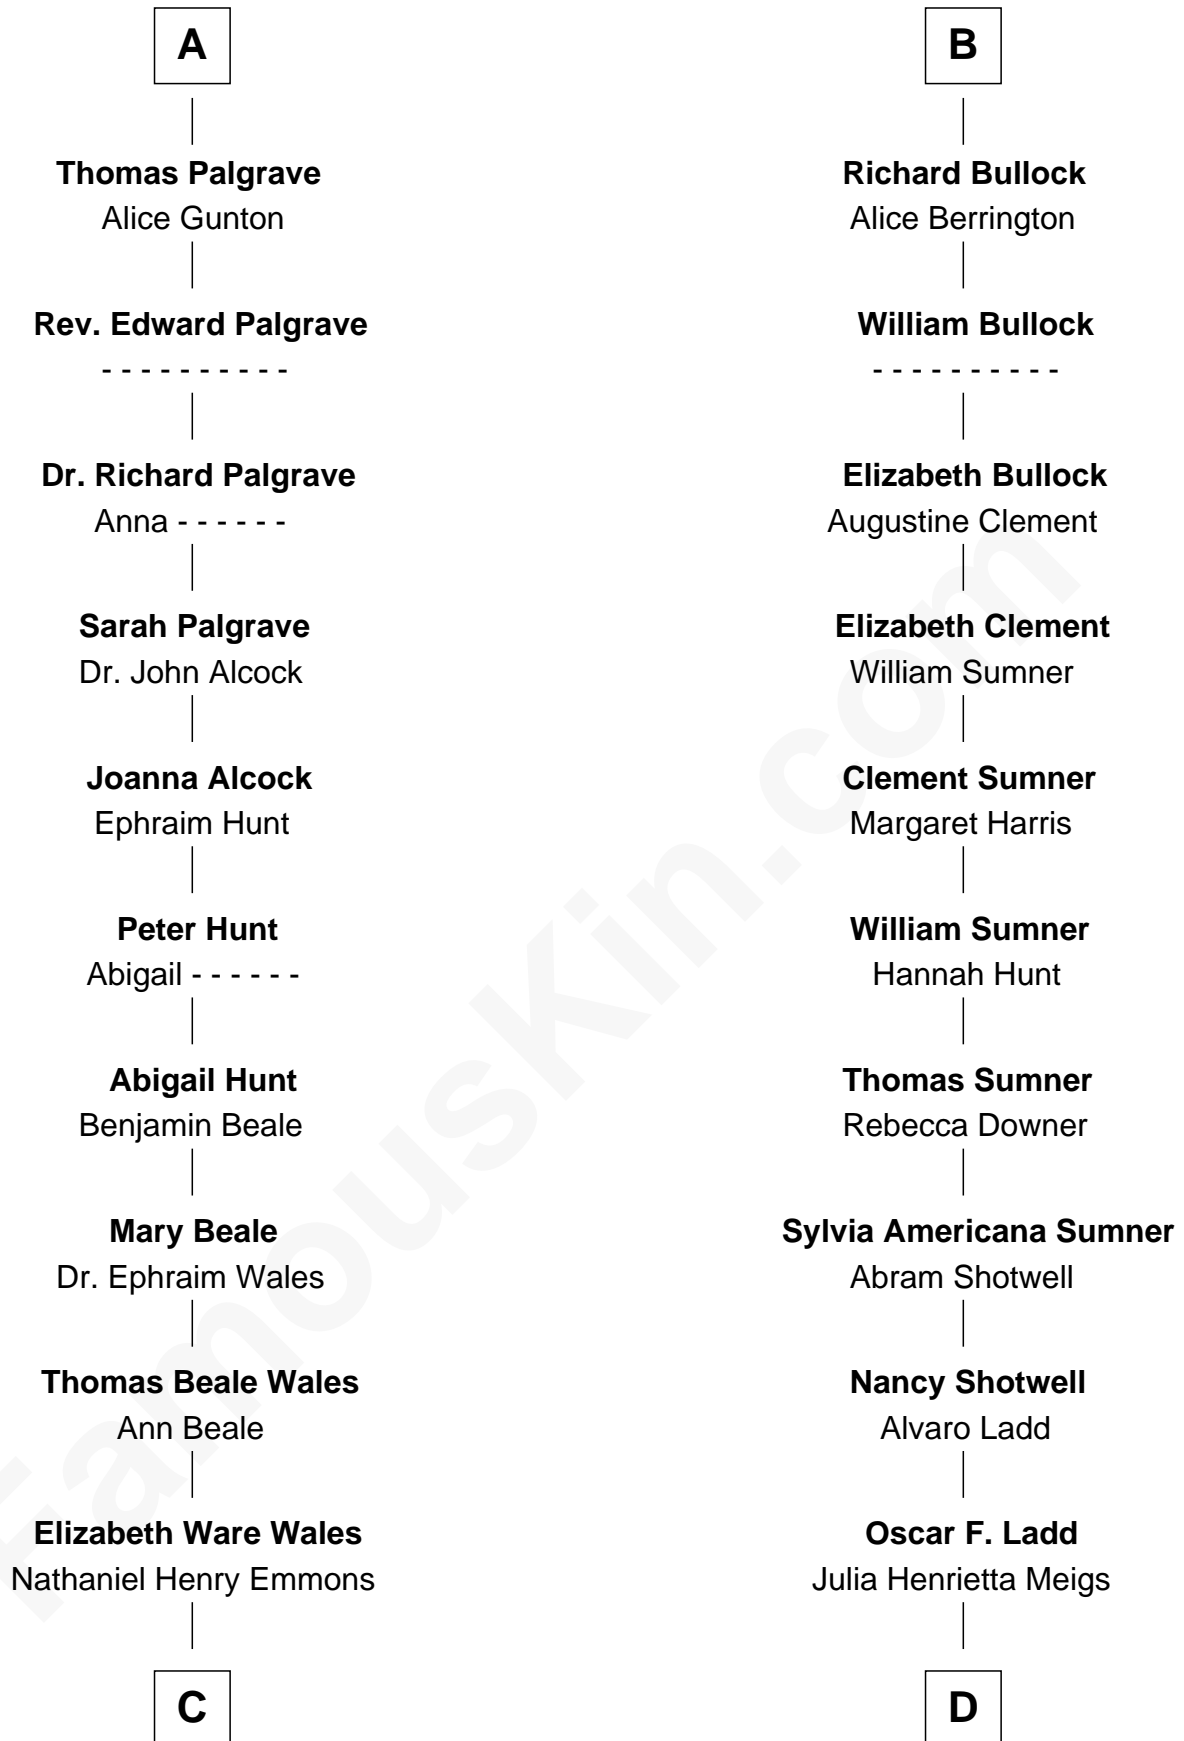

# FamousKin.com Relationship Chart of

**Paget Brewster**

*TV Actress*

18th cousin 3 times removed of

**Alan Ladd**

*Movie Actor*

**Bartholomew de Badlesmere**

Margaret de Clare

John de Vere

**Aubrey de Vere**

Alice FitzWalter

**Sir Richard de Vere**

Alice Sergeaux

**Sir John de Vere**

Elizabeth Howard

**Joan de Vere**

Sir William Norreys

**Margaret Norreys**

Gilbert Bullock

**Thomas Bullock**

Alice Kingsmill

**B**

**C**

**Ann Wales Emmons**

Benjamin Brewster

**Dr. George Washington Wales Brewster**

Ellen Mackenzie Hodge

**George Washington Wales Brewster**

Joan Ryerson

**Galen Brewster**

Hathaway Tew

**Paget Brewster**