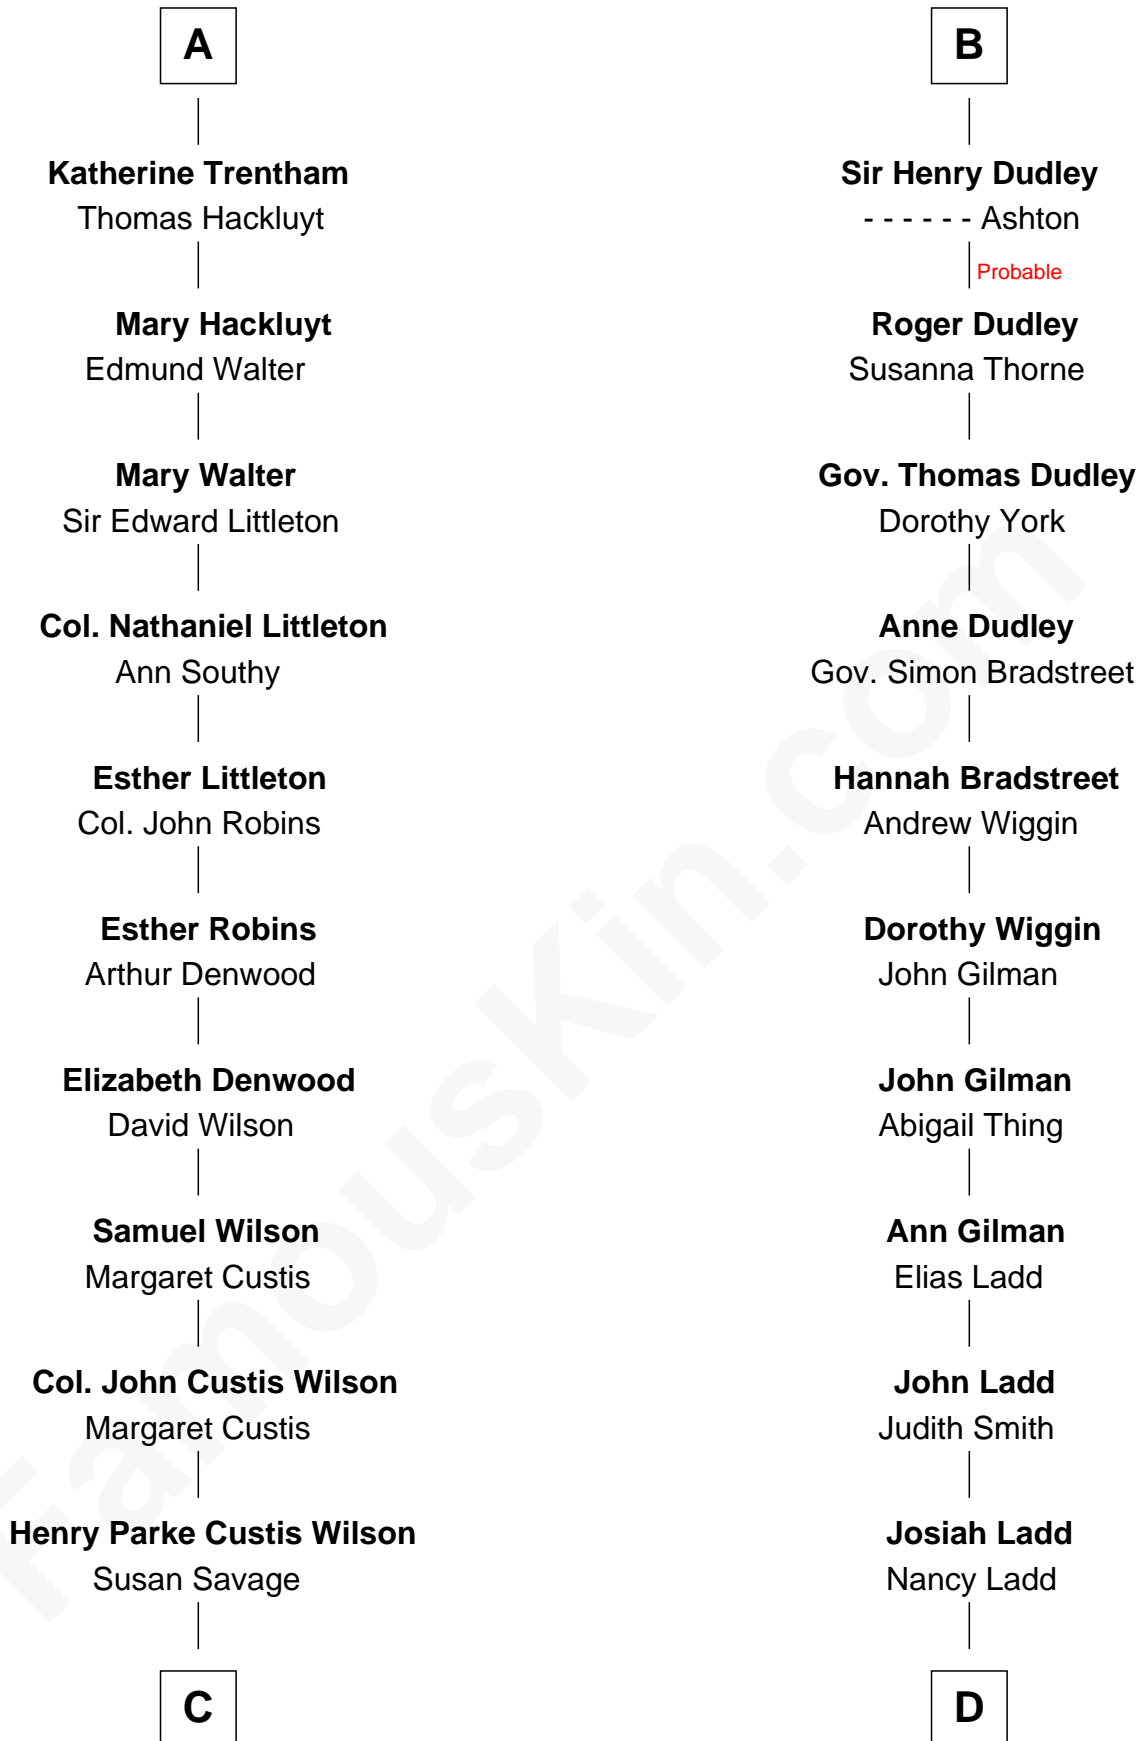

# FamousKin.com Relationship Chart of

**Paget Brewster**

*TV Actress*

20th cousin 1 time removed of

**Alan Ladd**

*Movie Actor*

**Ralph de Stafford**

Margaret de Audley

Thomas de Ros

**Margaret de Ros**

Sir Reynold Grey

**Margaret Grey**

Sir William Bonville

**William Bonville**

Elizabeth Harington

**William Bonville**

Katherine Neville

**Cecily Bonville**

Thomas Grey

**Cecily Grey**

Sir John Sutton

**B**

**C**

**Susan Savage Wilson**

John Ledyard Hodge

**Ellen Mackenzie Hodge**

Dr. George Washington Wales Brewster

**George Washington Wales Brewster**

Joan Ryerson

**Galen Brewster**

Hathaway Tew

**Paget Brewster**