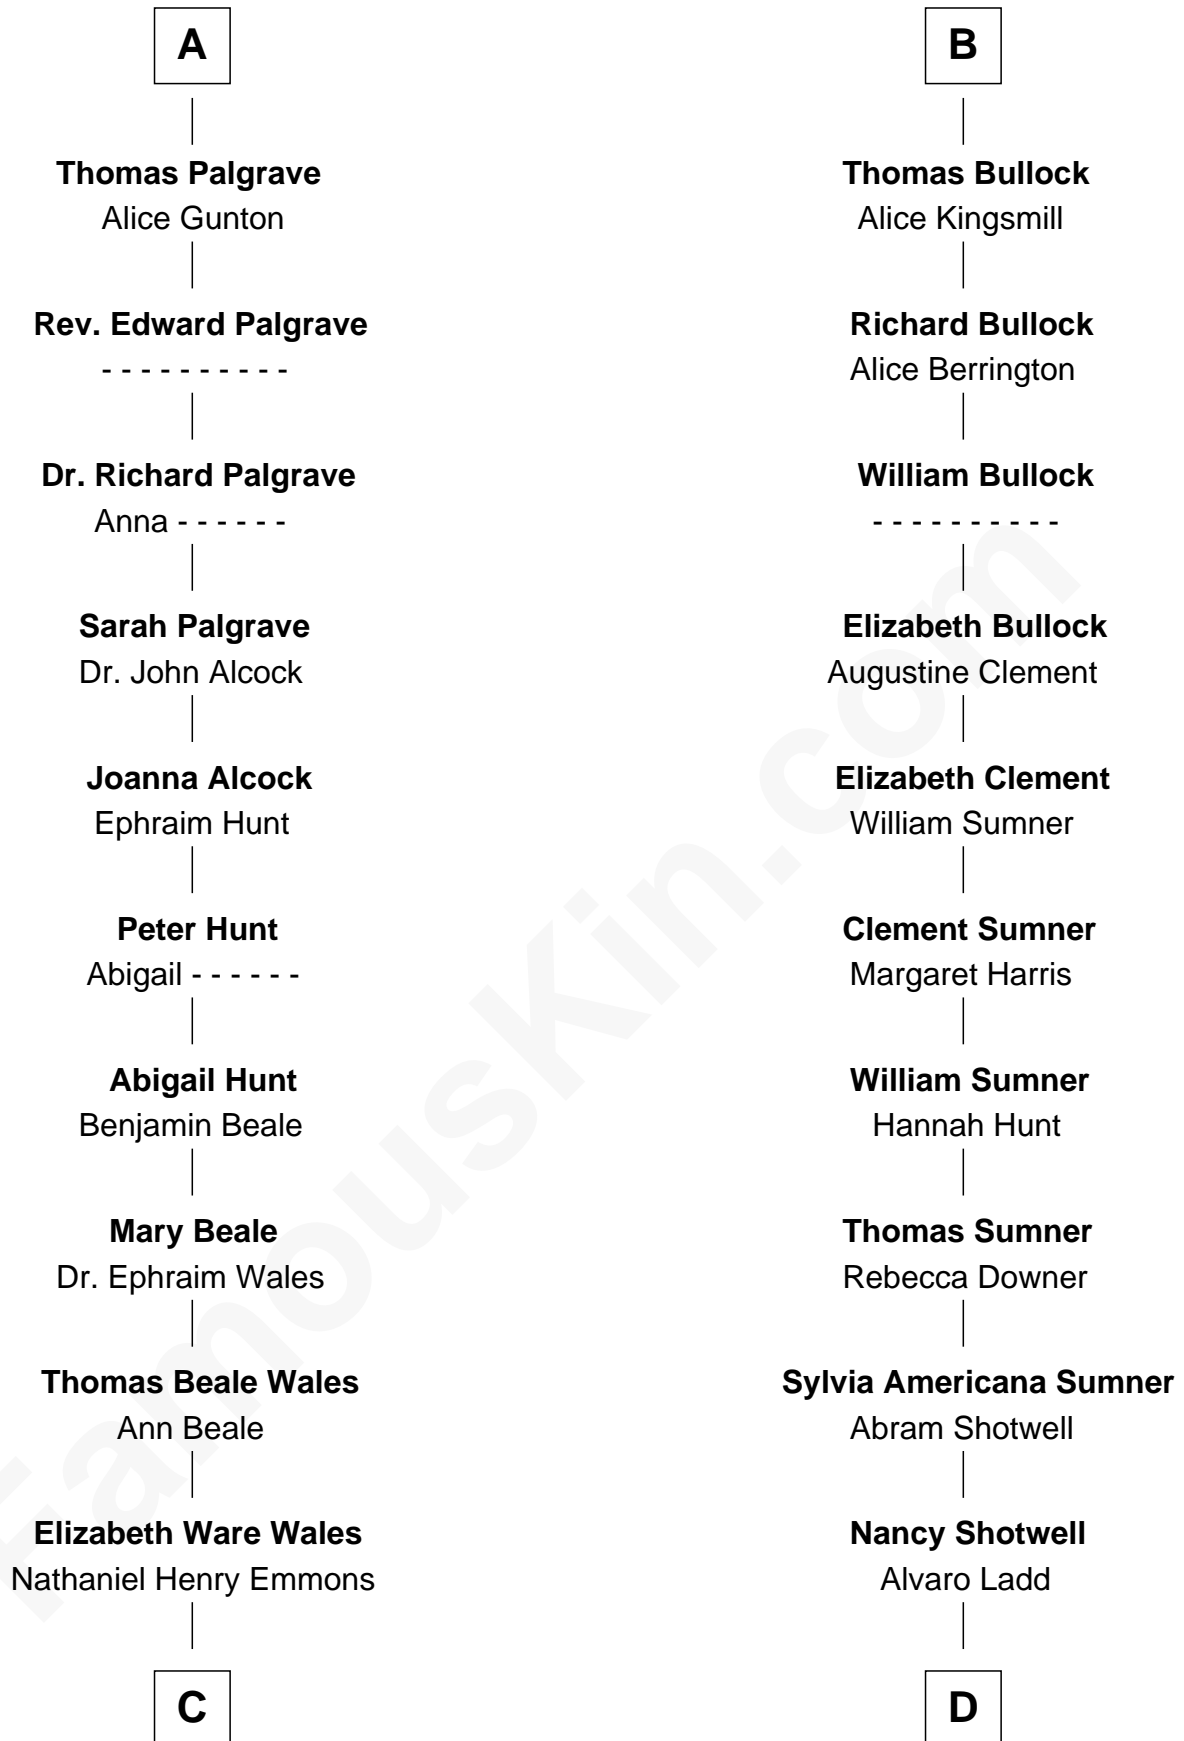

FamousKin.com Relationship Chart of

Paget Brewster

TV Actress

19th cousin 2 times removed of

Alan Ladd

Movie Actor

Edmund Fitzalan

Alice de Warenne

Richard Fitzalan
Eleanor Plantagenet

Sir Richard Fitzalan
Elizabeth de Bohun

Elizabeth Fitzalan
Sir Robert Goushill

Elizabeth Goushill
Sir Robert Wingfield

Elizabeth Wingfield
Sir William Brandon

Eleanor Brandon
John Glemham

Anne Glemham
Henry Palgrave

A

Richard Fitzalan
Isabel le Despencer

Sir Edmund Fitzalan
Sibyl de Montagu

Philippe Fitzalan
Sir Richard Sergeaux

Alice Sergeaux
Sir Richard de Vere

Sir John de Vere
Elizabeth Howard

Joan de Vere
Sir William Norreys

Margaret Norreys
Gilbert Bullock

B

C

Ann Wales Emmons

Benjamin Brewster

Dr. George Washington Wales Brewster

Ellen Mackenzie Hodge