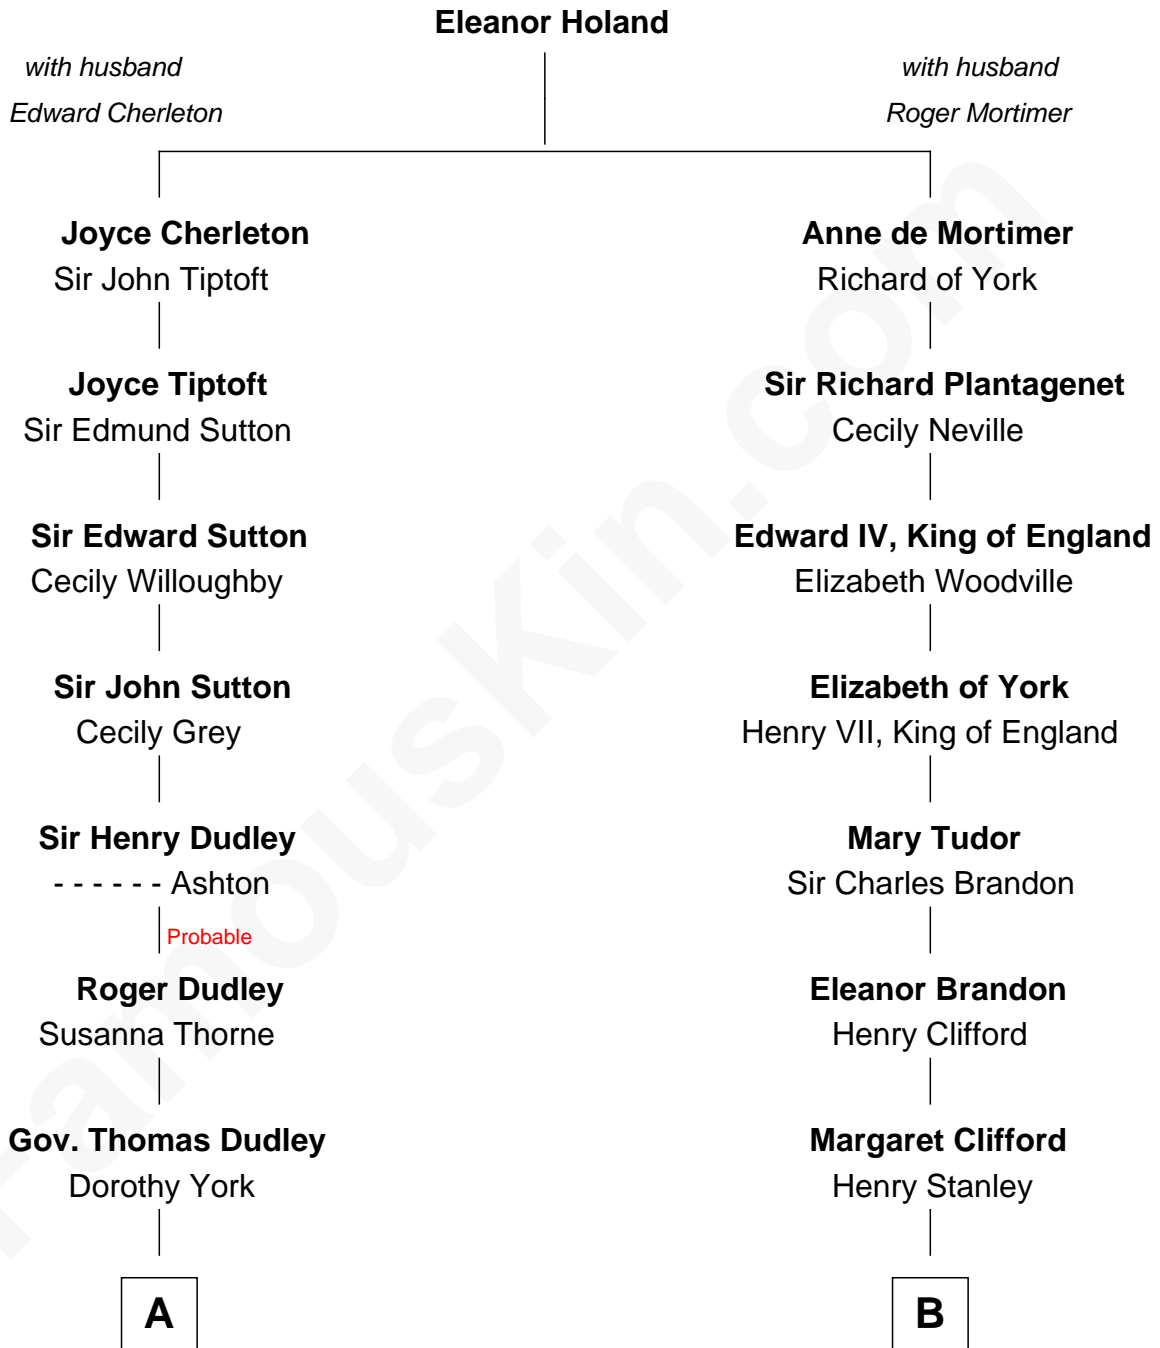

FamousKin.com Relationship Chart of

Paget Brewster

TV Actress

19th cousin of

Hugh Grant

Movie Actor

C

Joan Ryerson

George Washington Wales Brewster

Galen Brewster

Hathaway Tew

Paget Brewster

TV Actress

D

Margaret Isobel Randolph

John Cassilis MacLean