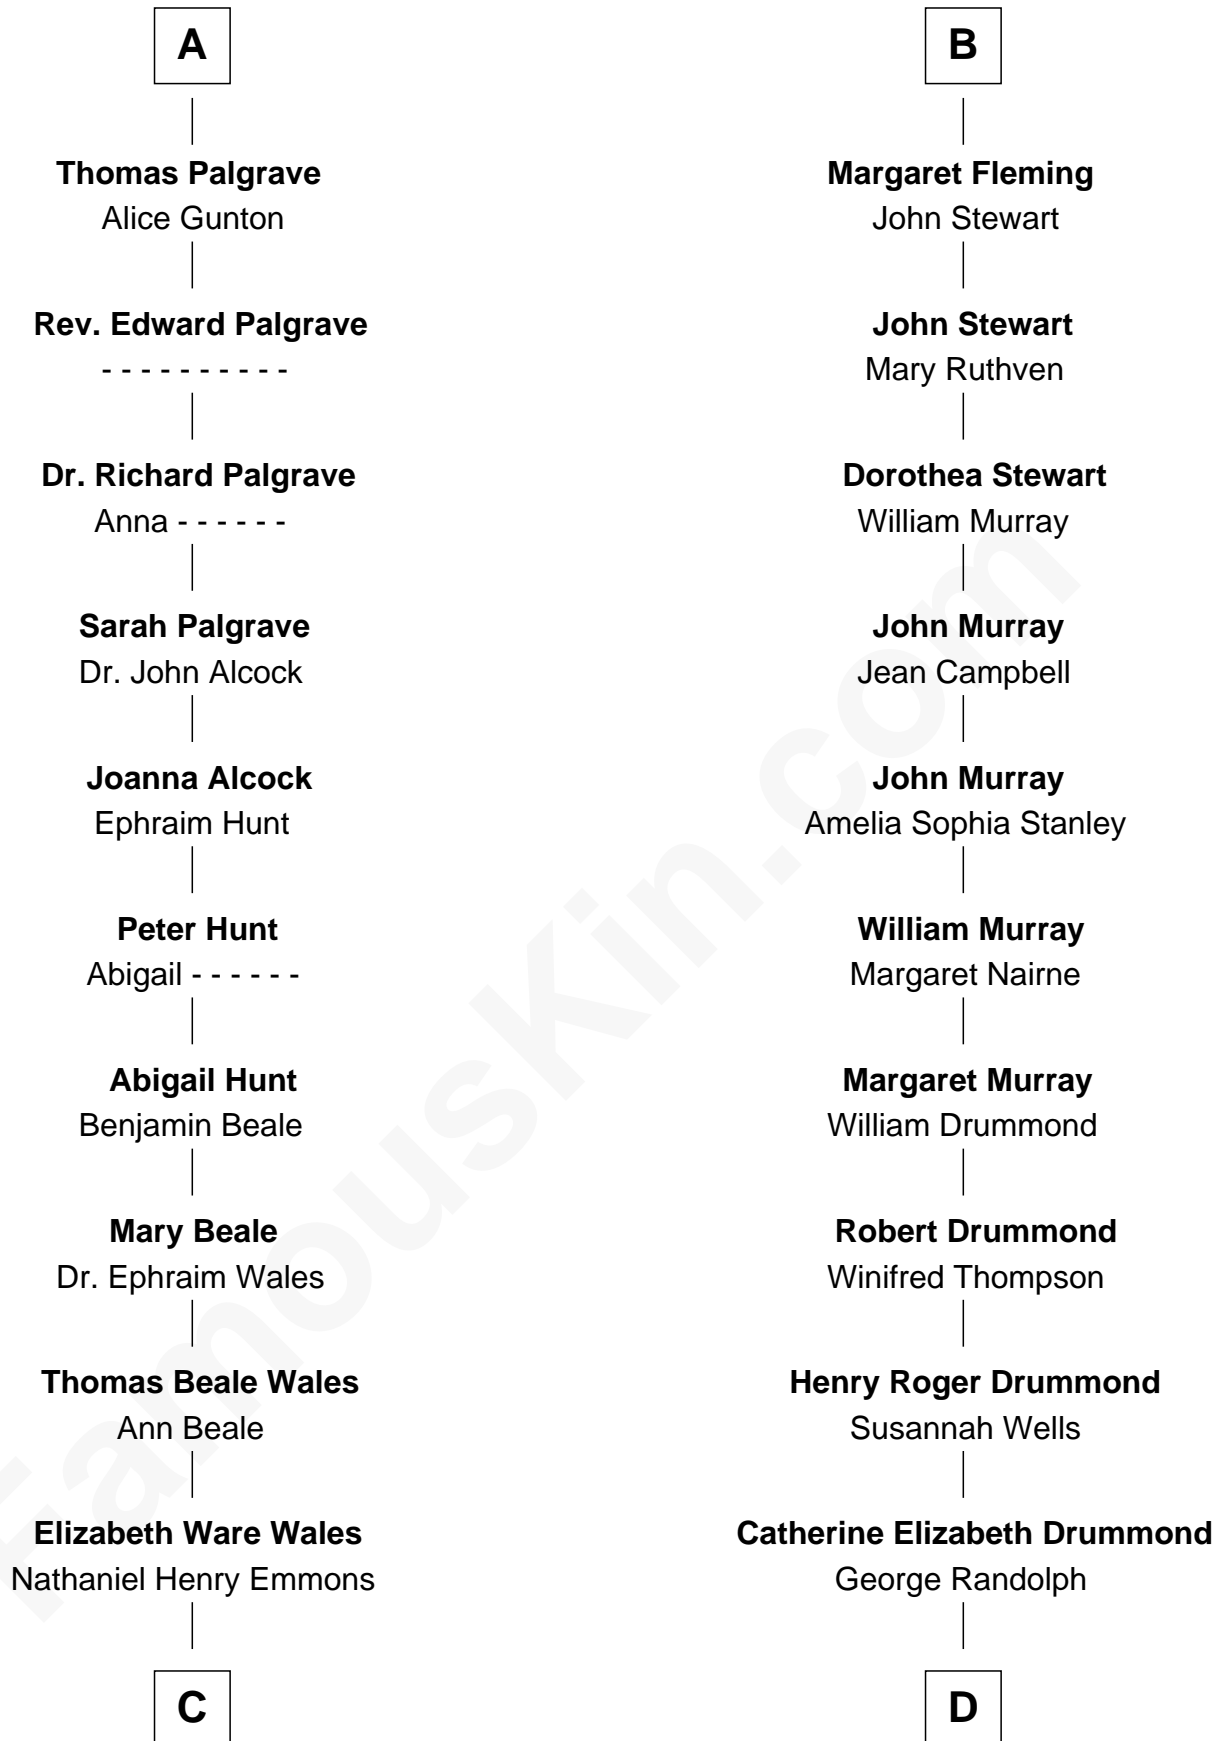

# FamousKin.com Relationship Chart of

**Paget Brewster**

*TV Actress*

21st cousin of

**Hugh Grant**

*Movie Actor*

**Edmund Fitzalan**

Alice de Warenne

**Richard Fitzalan**  
Eleanor Plantagenet

**Sir Richard Fitzalan**  
Elizabeth de Bohun

**Elizabeth Fitzalan**  
Sir Robert Goushill

**Elizabeth Goushill**  
Sir Robert Wingfield

**Elizabeth Wingfield**  
Sir William Brandon

**Eleanor Brandon**  
John Glemham

**Anne Glemham**  
Henry Palgrave

**A**

**Richard Fitzalan**  
Eleanor Plantagenet

**Alice Fitzalan**  
Sir Thomas de Holand

**Margaret de Holand**  
Sir John Beaufort

**Joan Beaufort**  
Sir James Stewart

**Sir James Stewart**  
Margaret - - - - -

**Agnes Stewart**  
James IV, King of Scotland

**Janet Stewart**  
Malcolm Fleming

**B**

**C**

**Ann Wales Emmons**

Benjamin Brewster

**Dr. George Washington Wales Brewster**