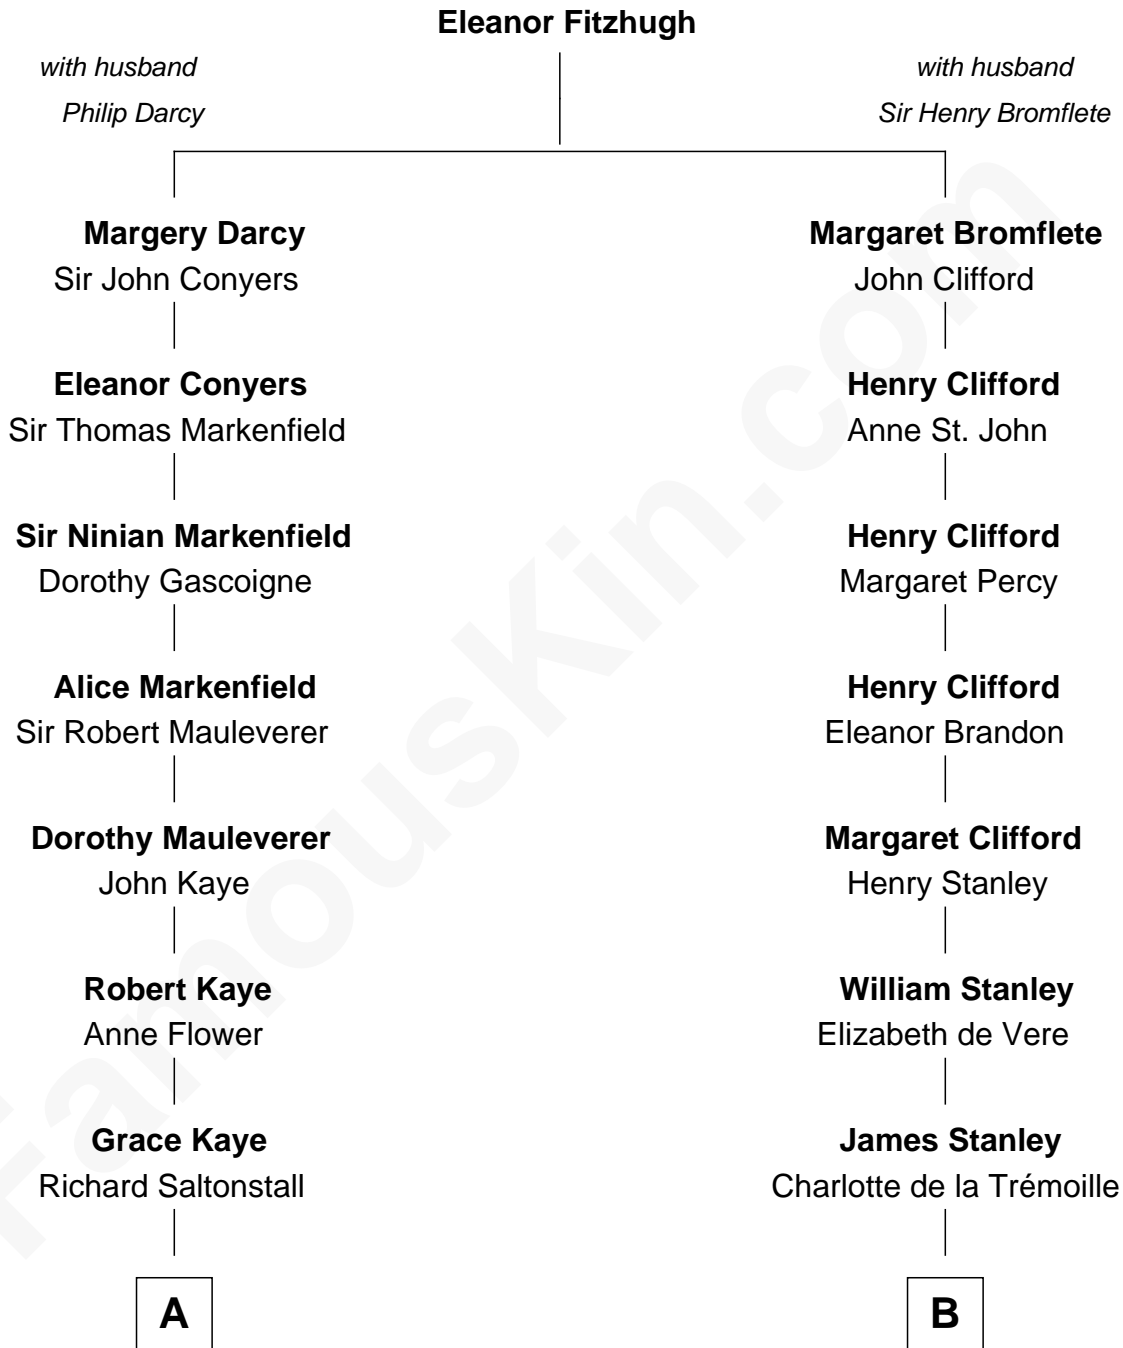

**FamousKin.com**  
**Relationship Chart of**  
**Paget Brewster**  
*TV Actress*

17th cousin 3 times removed of

**Hugh Grant**  
*Movie Actor*

**C**

—  
**Donald Mitchell Ryerson**

Isabelle McGenniss

—  
**Joan Ryerson**

George Washington Wales Brewster

—  
**Galen Brewster**

Hathaway Tew

—  
**Paget Brewster**

*TV Actress*

FamousKin.com