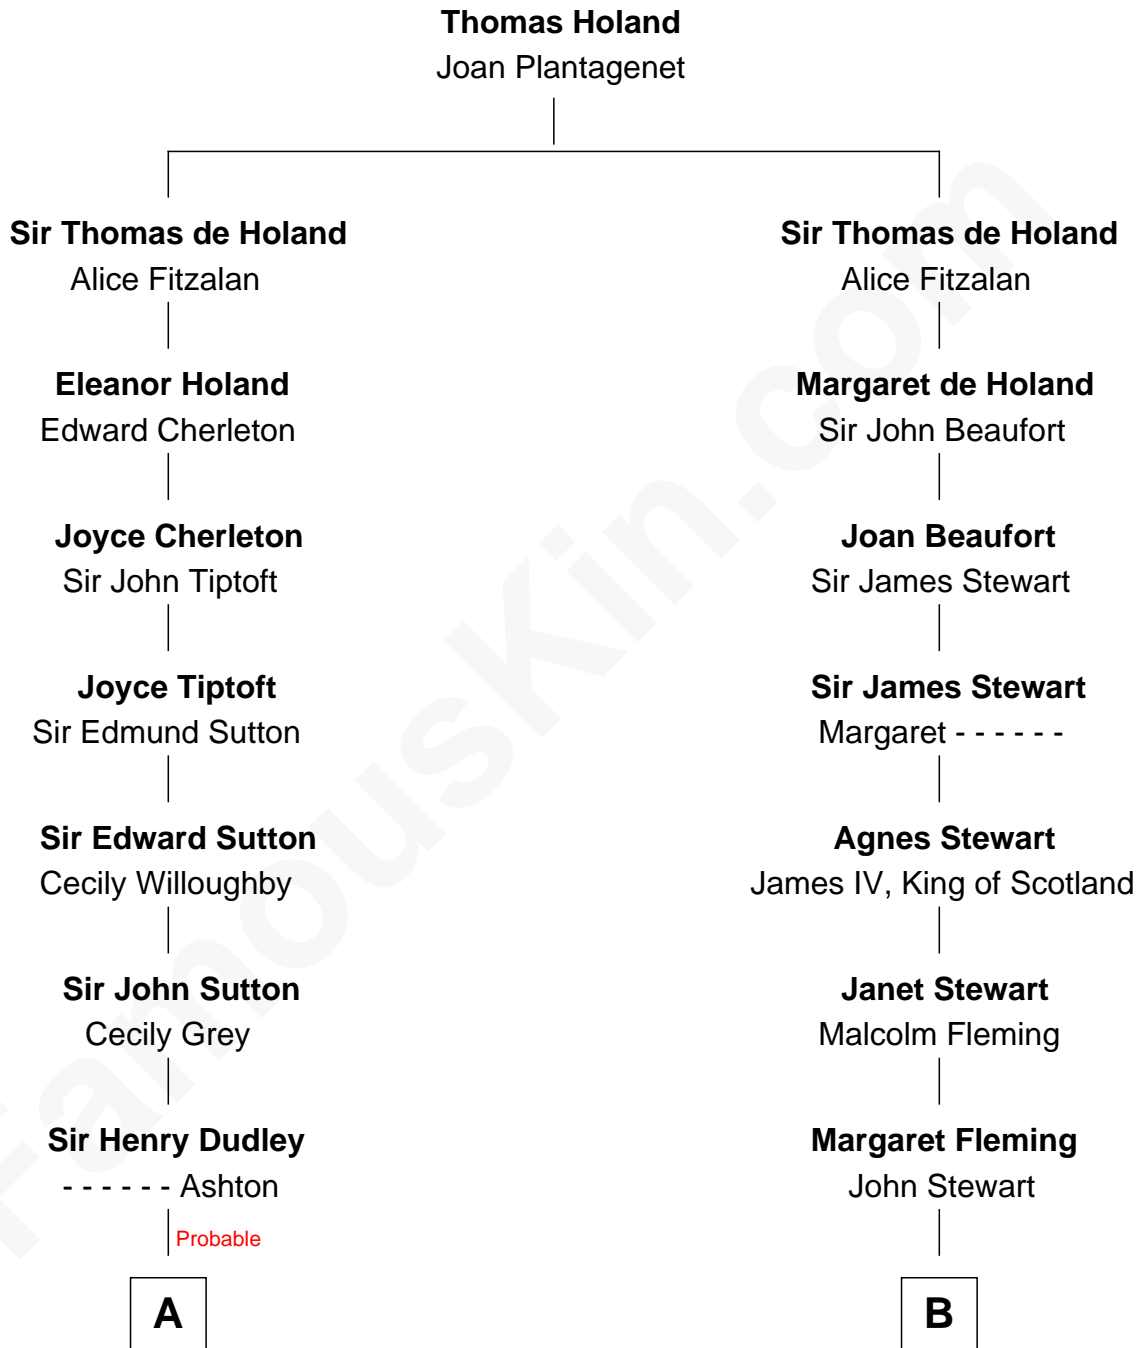

FamousKin.com

Relationship Chart of

Paget Brewster

TV Actress

20th cousin 1 time removed of

Hugh Grant

Movie Actor

C

Mary Pringle Mitchell
Edward Larned Ryerson

Donald Mitchell Ryerson
Isabelle McGenniss

Joan Ryerson
George Washington Wales Brewster

Galen Brewster
Hathaway Tew

Paget Brewster
TV Actress

D

Felton George Randolph
Emily Margaret Nepean