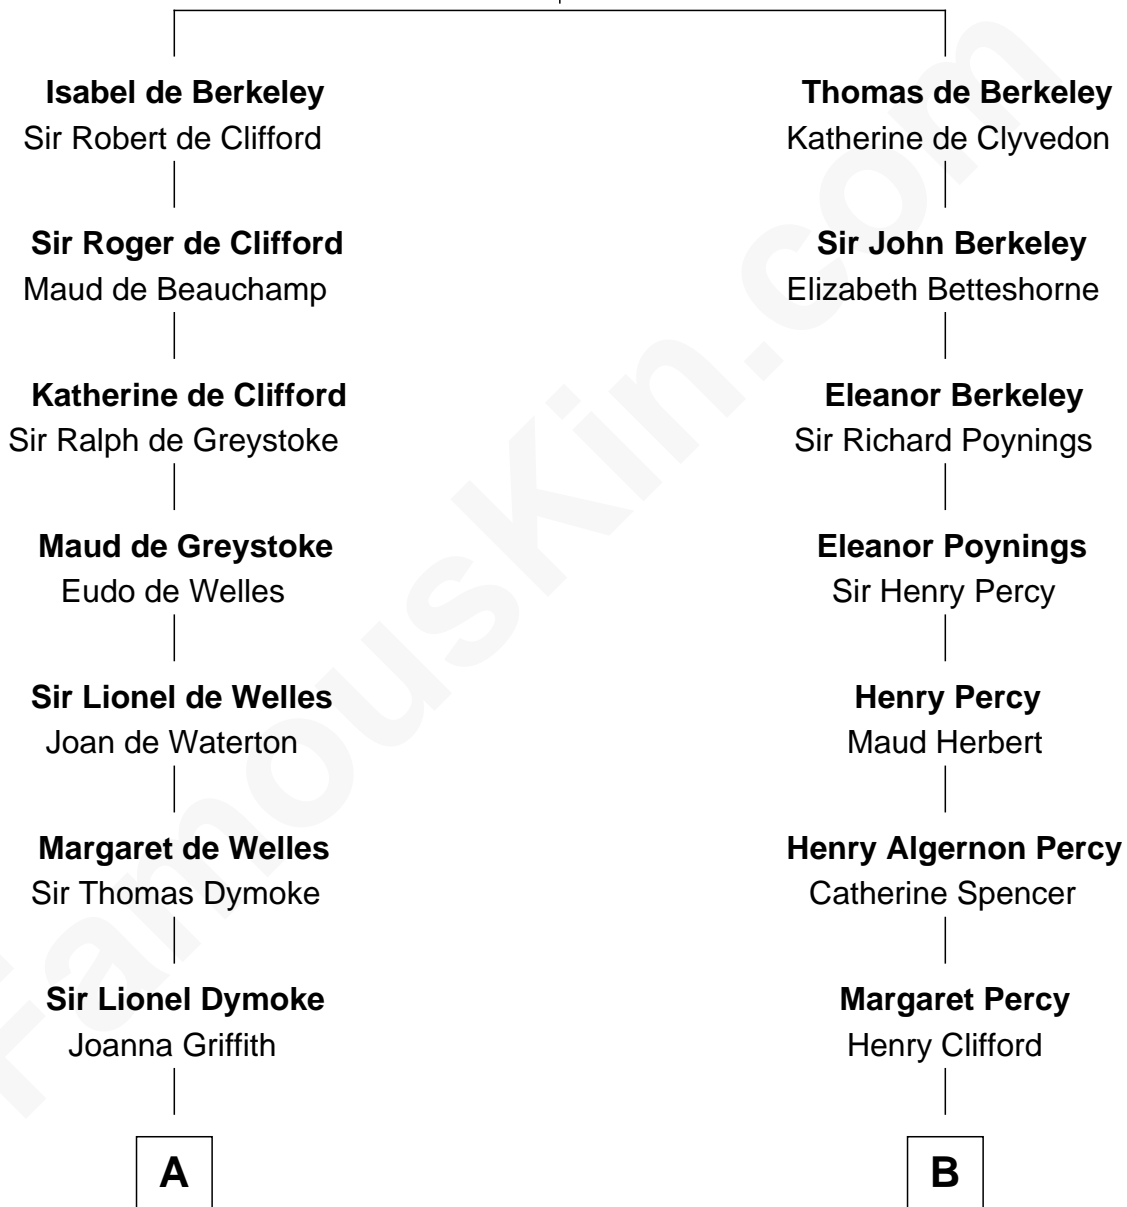

FamousKin.com Relationship Chart of

Paget Brewster

TV Actress

21st cousin of

Hugh Grant

Movie Actor

Sir Maurice de Berkeley

Eve la Zouche

C

Edward Larned Ryerson

Mary Pringle Mitchell

Donald Mitchell Ryerson

Isabelle McGenniss

Joan Ryerson

George Washington Wales Brewster

Galen Brewster

Hathaway Tew

Paget Brewster

TV Actress

D

Cyril Randolph

Frances Selina Hervey

Felton George Randolph

Emily Margaret Nepean