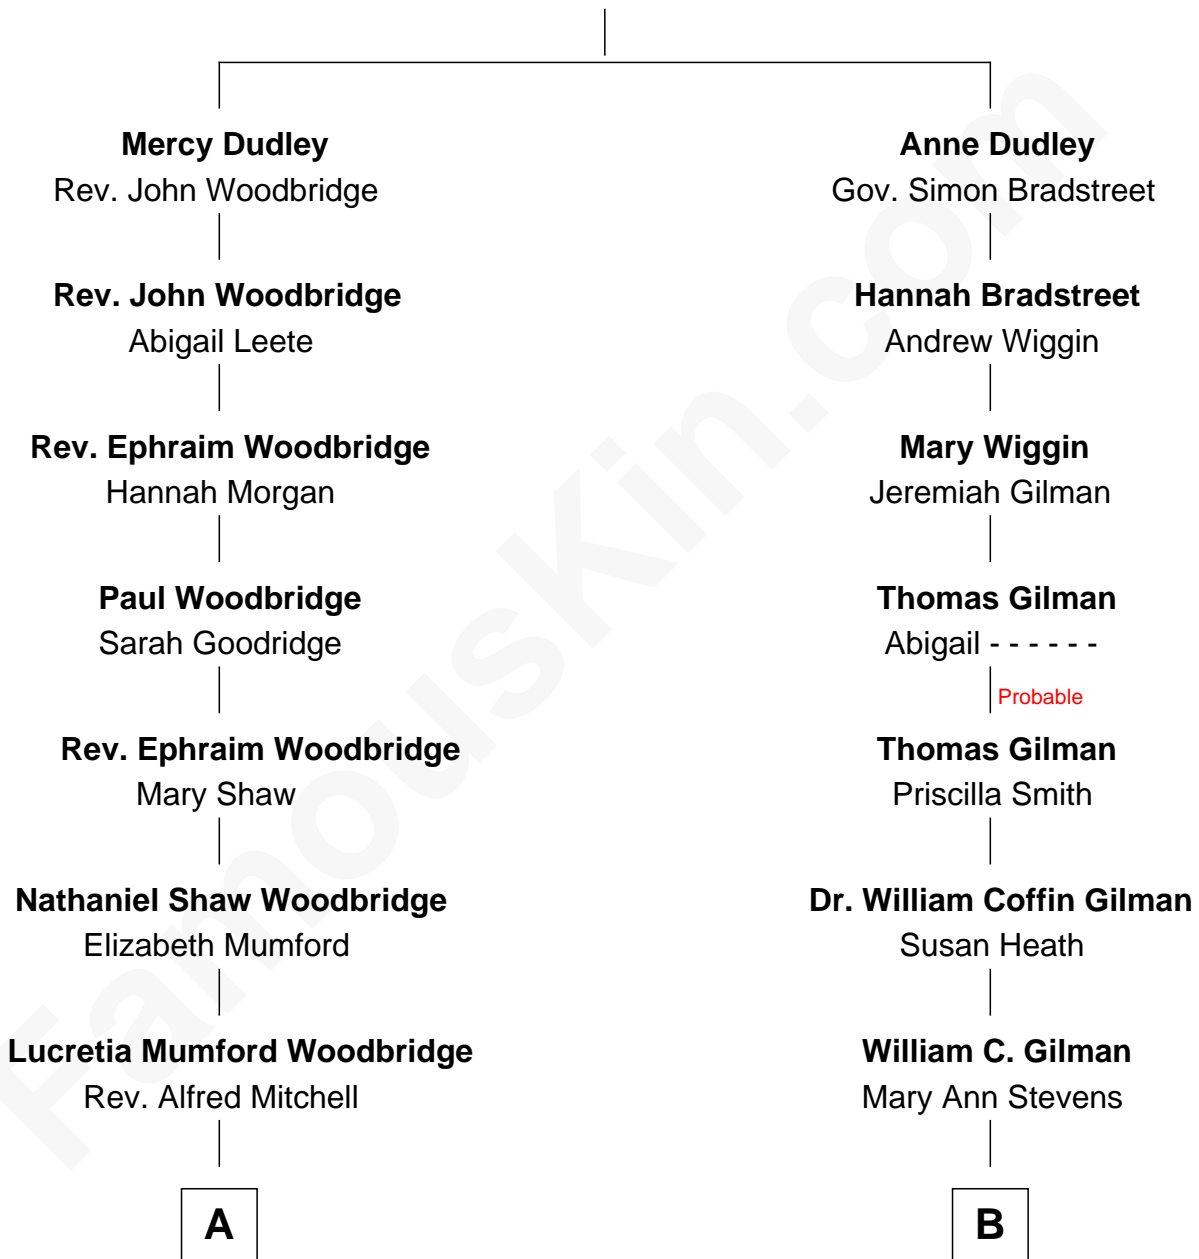

FamousKin.com Relationship Chart of

Paget Brewster

TV Actress

10th cousin 2 times removed of

George Hamilton

TV and Movie Actor

Gov. Thomas Dudley

Dorothy York

A

Donald Grant Mitchell

Mary Frances Pringle

Mary Pringle Mitchell

Edward Larned Ryerson

Donald Mitchell Ryerson

Isabelle McGenniss

Joan Ryerson

George Washington Wales Brewster

Galen Brewster

Hathaway Tew

Paget Brewster

TV Actress

B

George C. Gilman

Elizabeth Melissa Lane