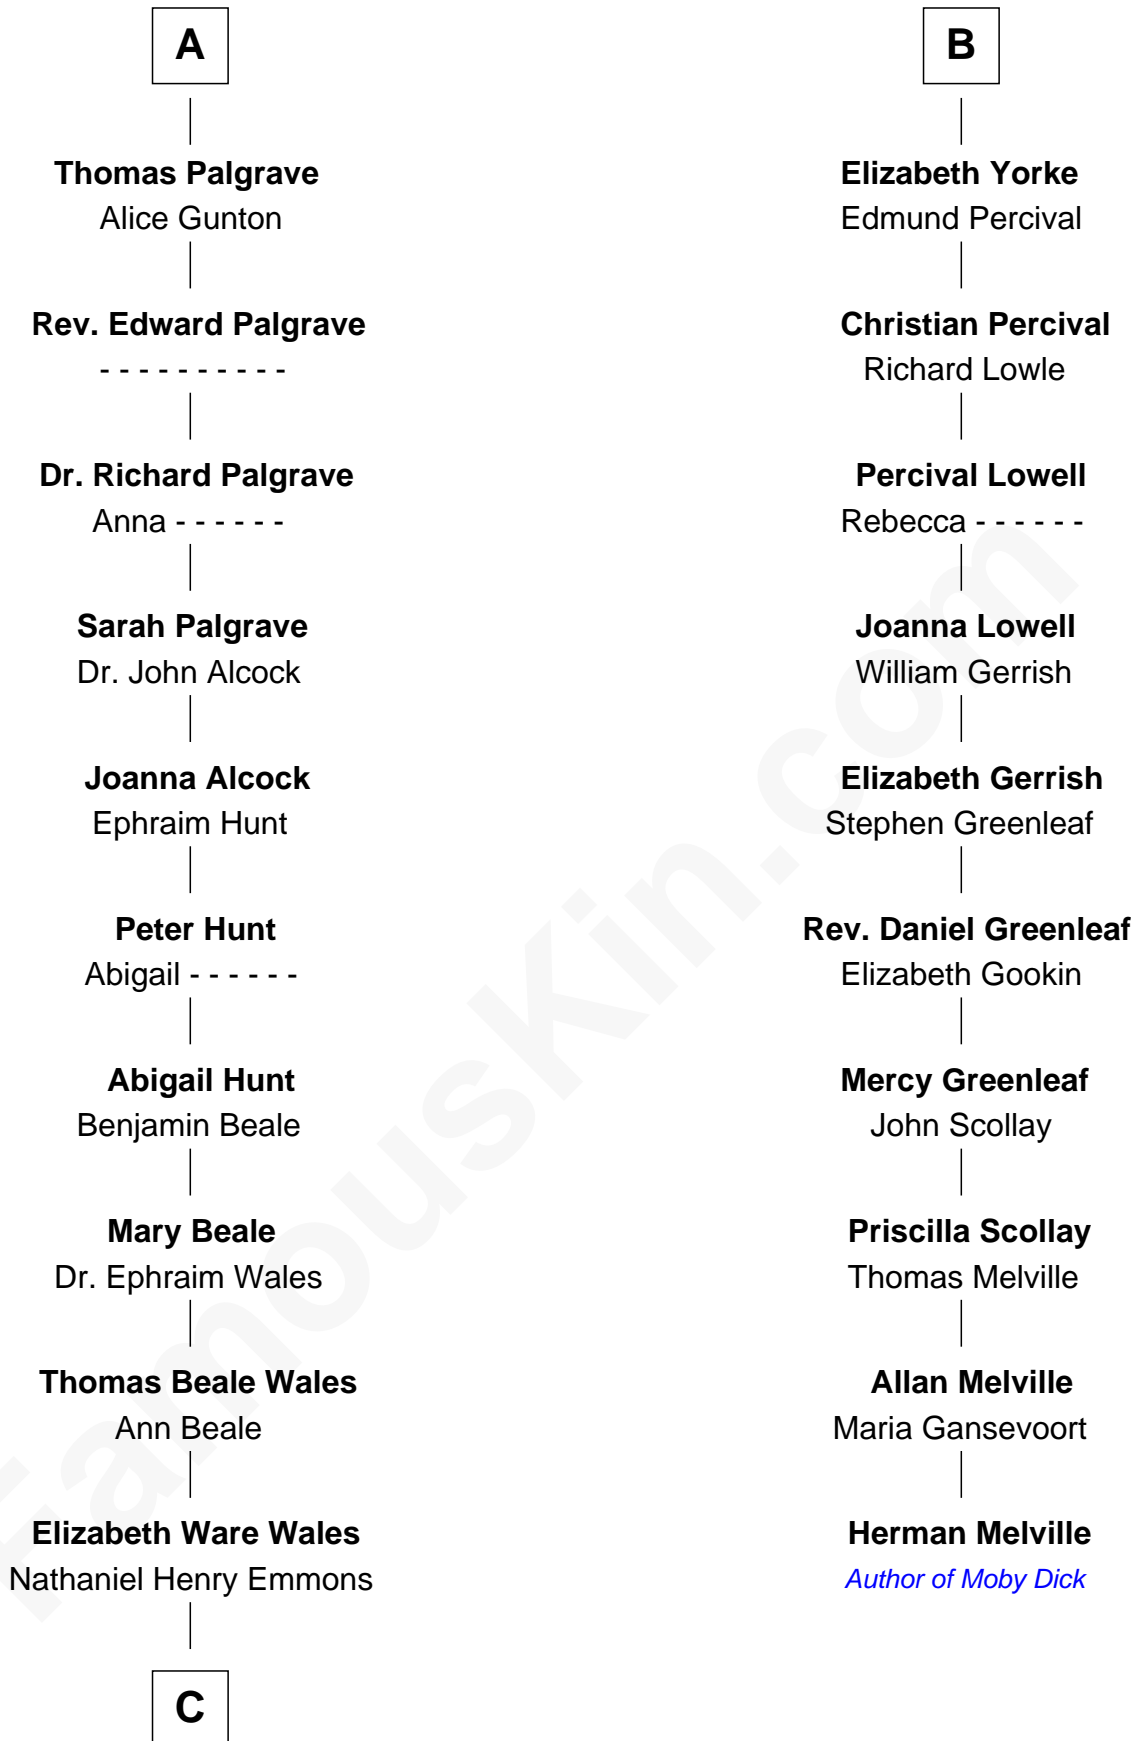

# FamousKin.com Relationship Chart of

**Paget Brewster**

*TV Actress*

16th cousin 5 times removed of

**Herman Melville**

*Author of Moby Dick*

**Humphrey de Bohun**

Elizabeth Plantagenet

**Sir William de Bohun**  
Elizabeth de Badlesmere

**Elizabeth de Bohun**  
Sir Richard Fitzalan

**Elizabeth Fitzalan**  
Sir Robert Goushill

**Elizabeth Goushill**  
Sir Robert Wingfield

**Elizabeth Wingfield**  
Sir William Brandon

**Eleanor Brandon**  
John Glemham

**Anne Glemham**  
Henry Palgrave

**A**

**Margaret de Bohun**  
Sir Hugh de Courtnay

**Elizabeth de Courtnay**  
Sir Andrew Luttrell

**Sir Hugh Luttrell**  
Catherine de Beaumont

**Sir John Luttrell**  
Margaret Touchet

**Sir James Luttrell**  
Elizabeth Courtnay

**Sir Hugh Luttrell**  
Margaret Hill

**Eleanor Luttrell**  
Roger Yorke

**B**

**C**

Ann Wales Emmons

Benjamin Brewster