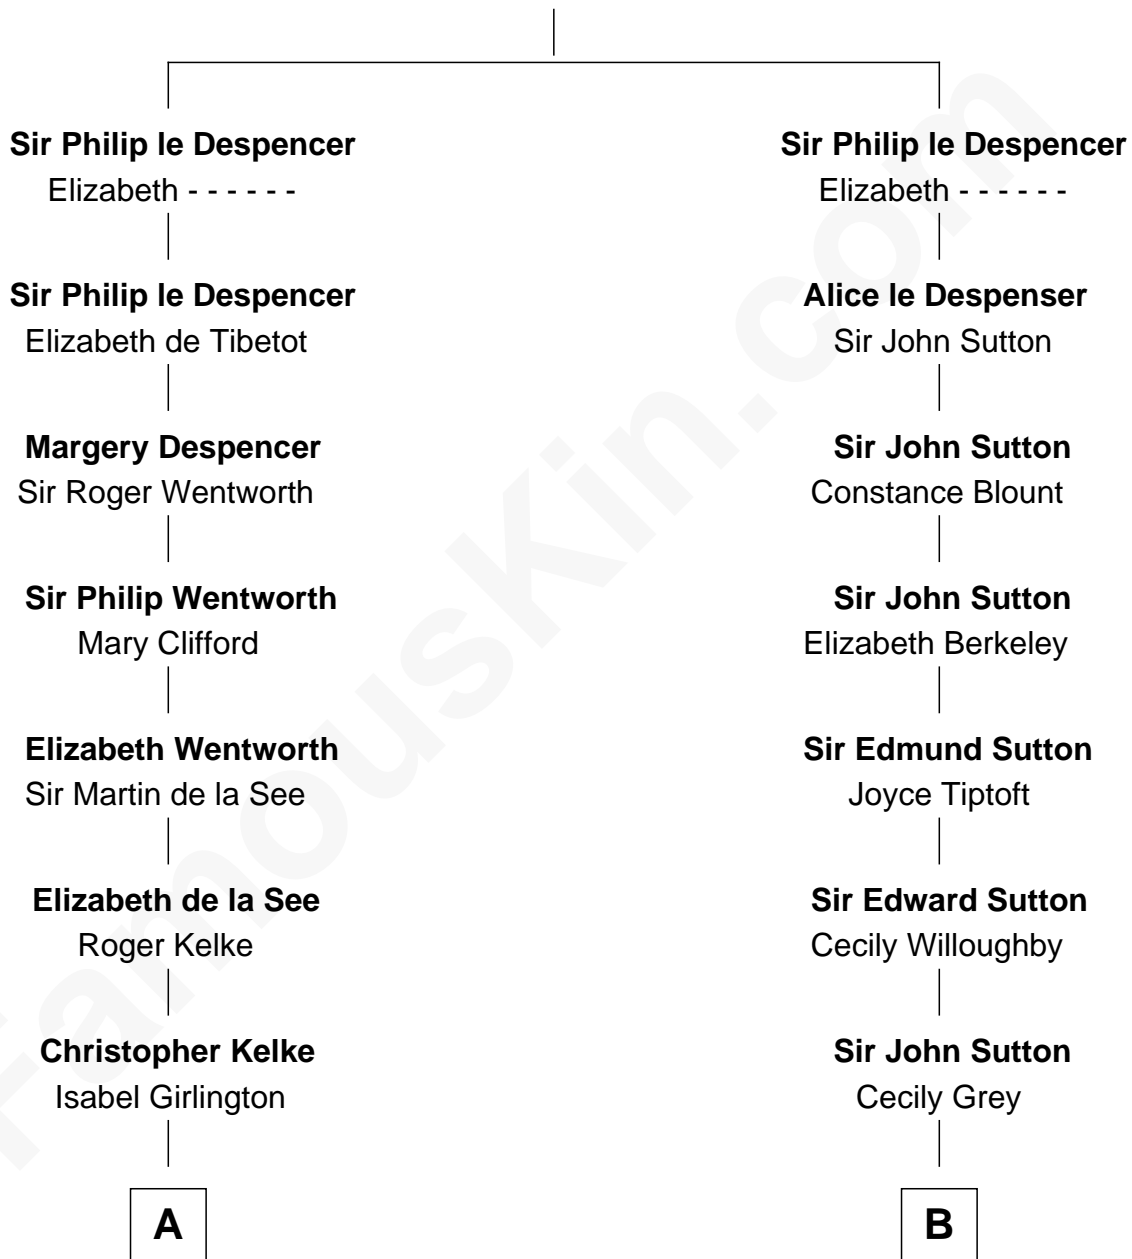

FamousKin.com Relationship Chart of

Paget Brewster

TV Actress

19th cousin 2 times removed of

Dick Clark

Radio and TV Host

Sir Philip le Despencer

Joan de Cobham

C

Edward Larned Ryerson

Mary Pringle Mitchell

Donald Mitchell Ryerson

Isabelle McGenniss

Joan Ryerson

George Washington Wales Brewster

Galen Brewster

Hathaway Tew

Paget Brewster

TV Actress

D

Charles Fuller Barnard

Anna May Aldridge

Julia Fuller Barnard

Richard Augustus Clark