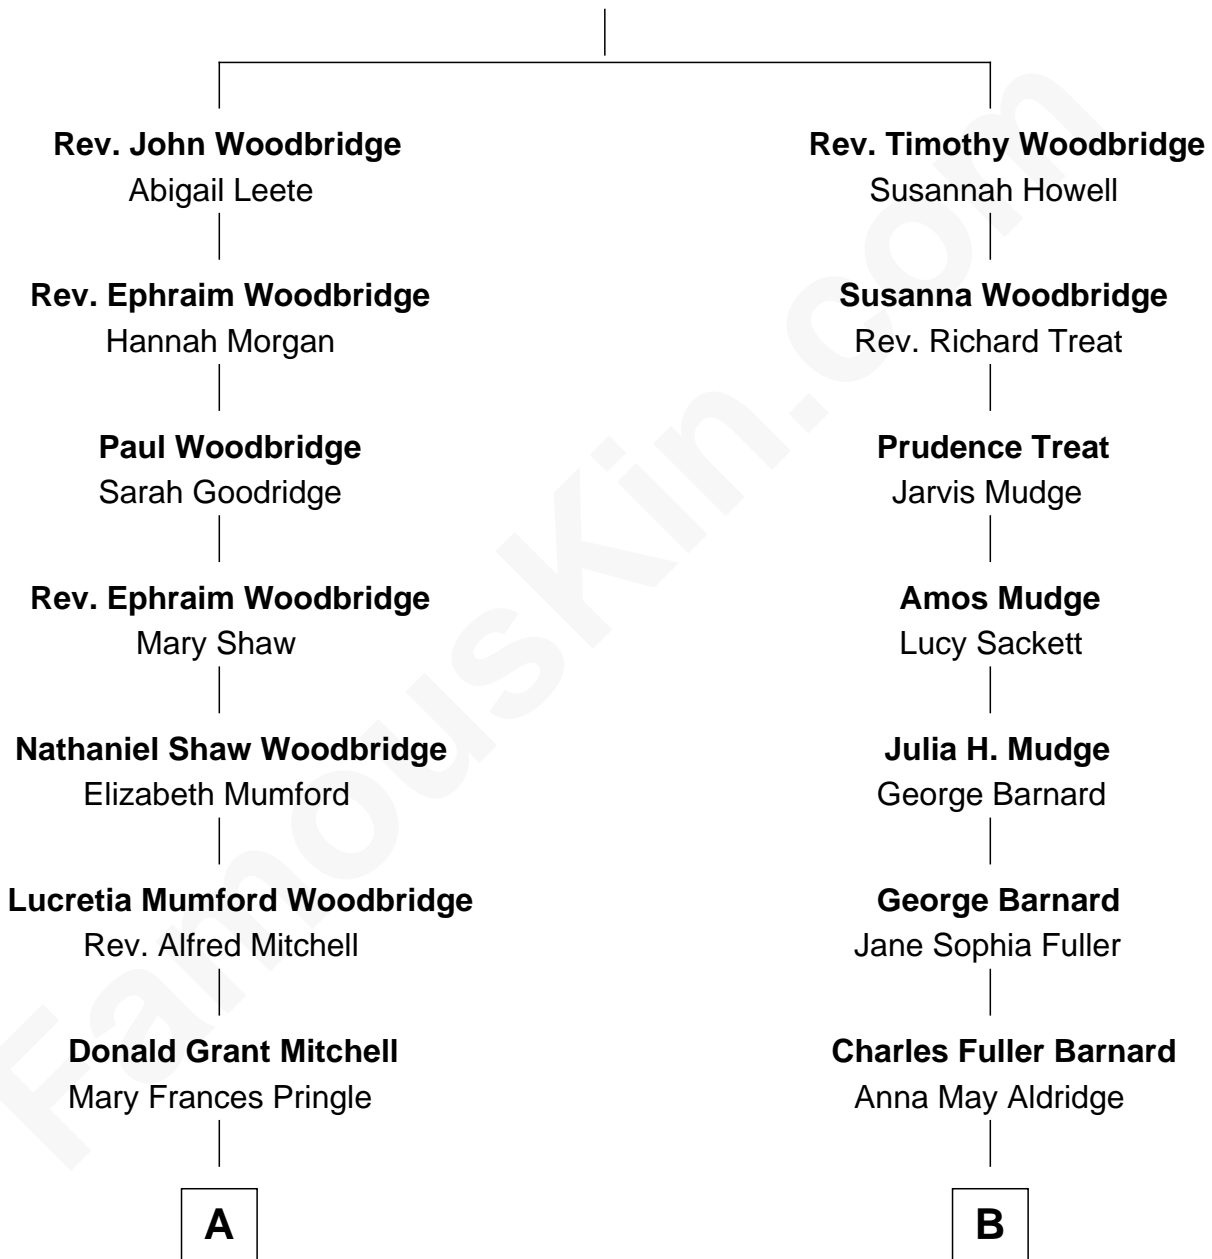

FamousKin.com Relationship Chart of

Paget Brewster

TV Actress

8th cousin 3 times removed of

Dick Clark

Radio and TV Host

Rev. John Woodbridge

Mercy Dudley

A

Mary Pringle Mitchell
Edward Larned Ryerson

Donald Mitchell Ryerson
Isabelle McGenniss

Joan Ryerson
George Washington Wales Brewster

Galen Brewster
Hathaway Tew

Paget Brewster
TV Actress

B

Julia Fuller Barnard
Richard Augustus Clark