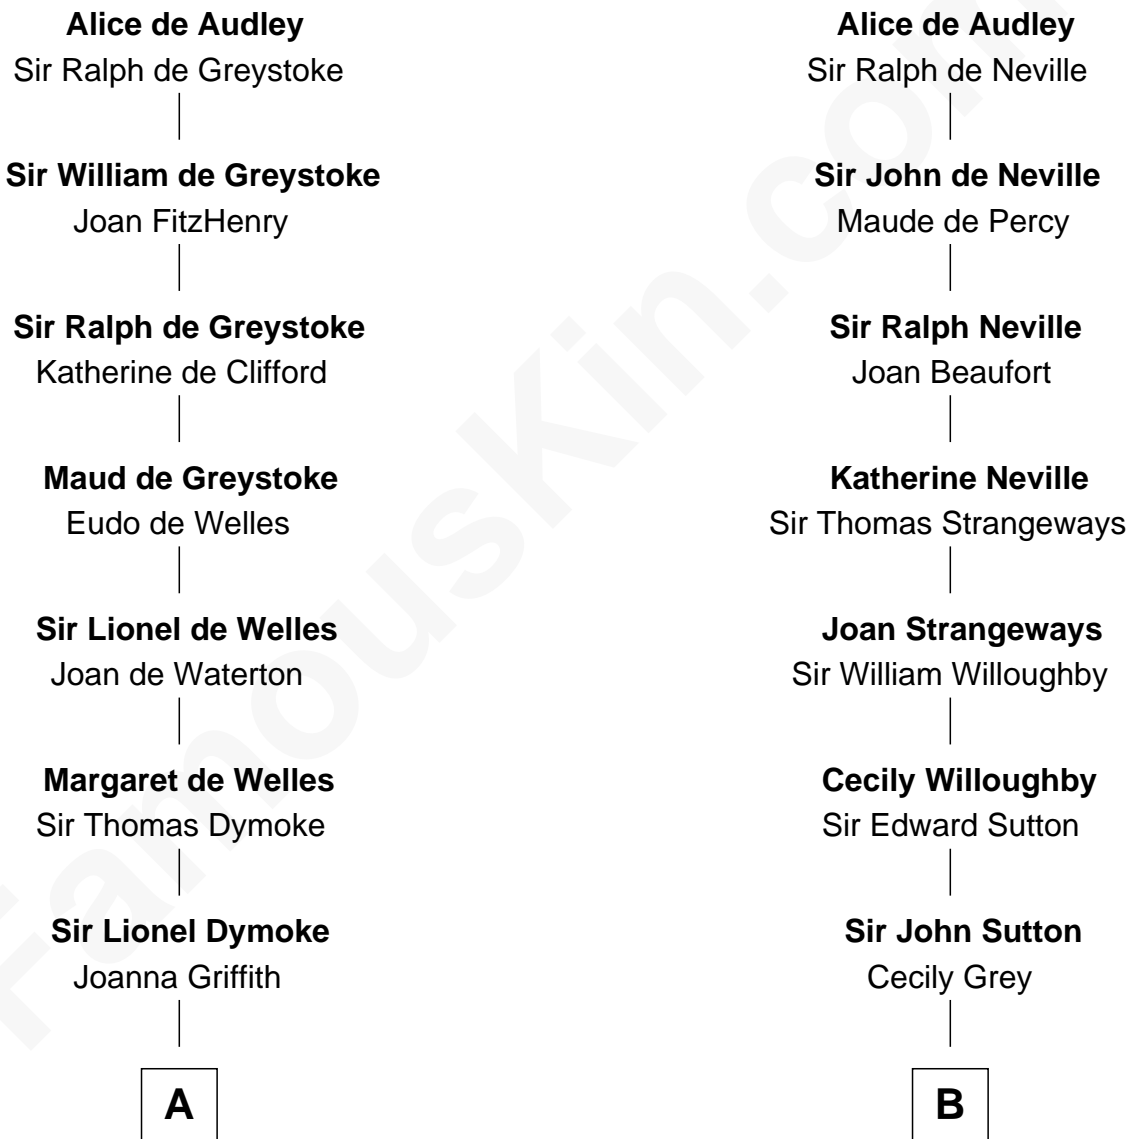

# FamousKin.com Relationship Chart of

**Paget Brewster**

*TV Actress*

19th cousin 2 times removed of

**Dick Clark**

*Radio and TV Host*

**Sir Hugh I de Audley**

Iseult de Mortimer

**C**

**Edward Larned Ryerson**

Mary Pringle Mitchell

**Donald Mitchell Ryerson**

Isabelle McGenniss

**Joan Ryerson**

George Washington Wales Brewster

**Galen Brewster**

Hathaway Tew

**Paget Brewster**

*TV Actress*

**D**

**Charles Fuller Barnard**

Anna May Aldridge

**Julia Fuller Barnard**

Richard Augustus Clark