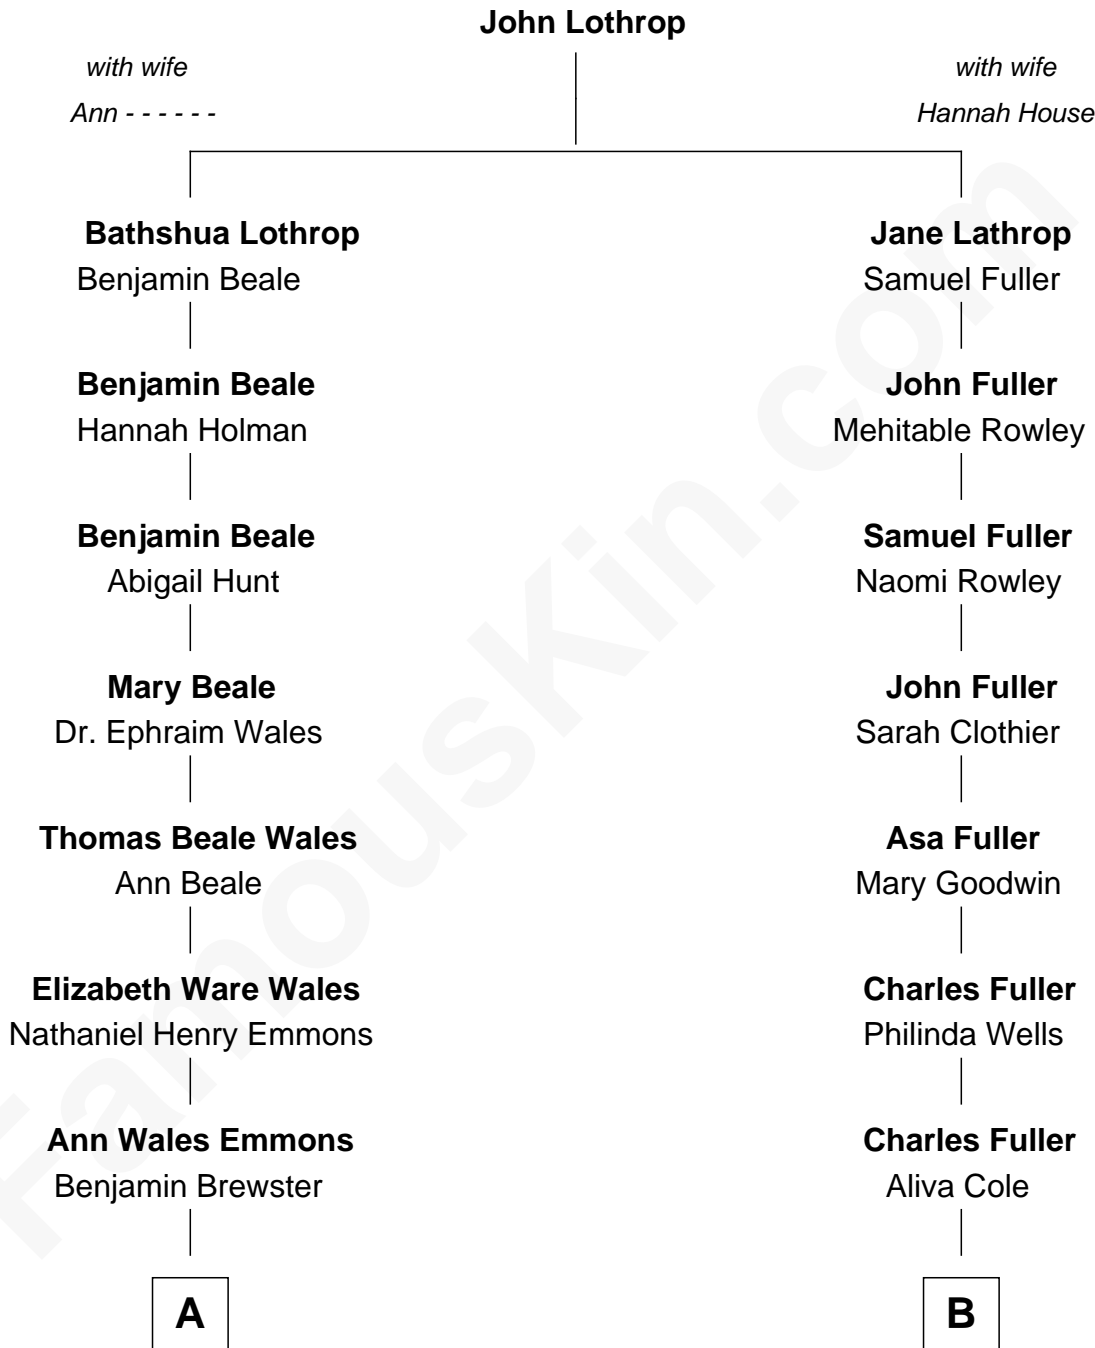

FamousKin.com Relationship Chart of

Paget Brewster
TV Actress

10th cousin of

Dick Clark
Radio and TV Host

A

Dr. George Washington Wales Brewster

Ellen Mackenzie Hodge

George Washington Wales Brewster

Joan Ryerson

Galen Brewster

Hathaway Tew

Paget Brewster

TV Actress

B

Jane Sophia Fuller

George Barnard