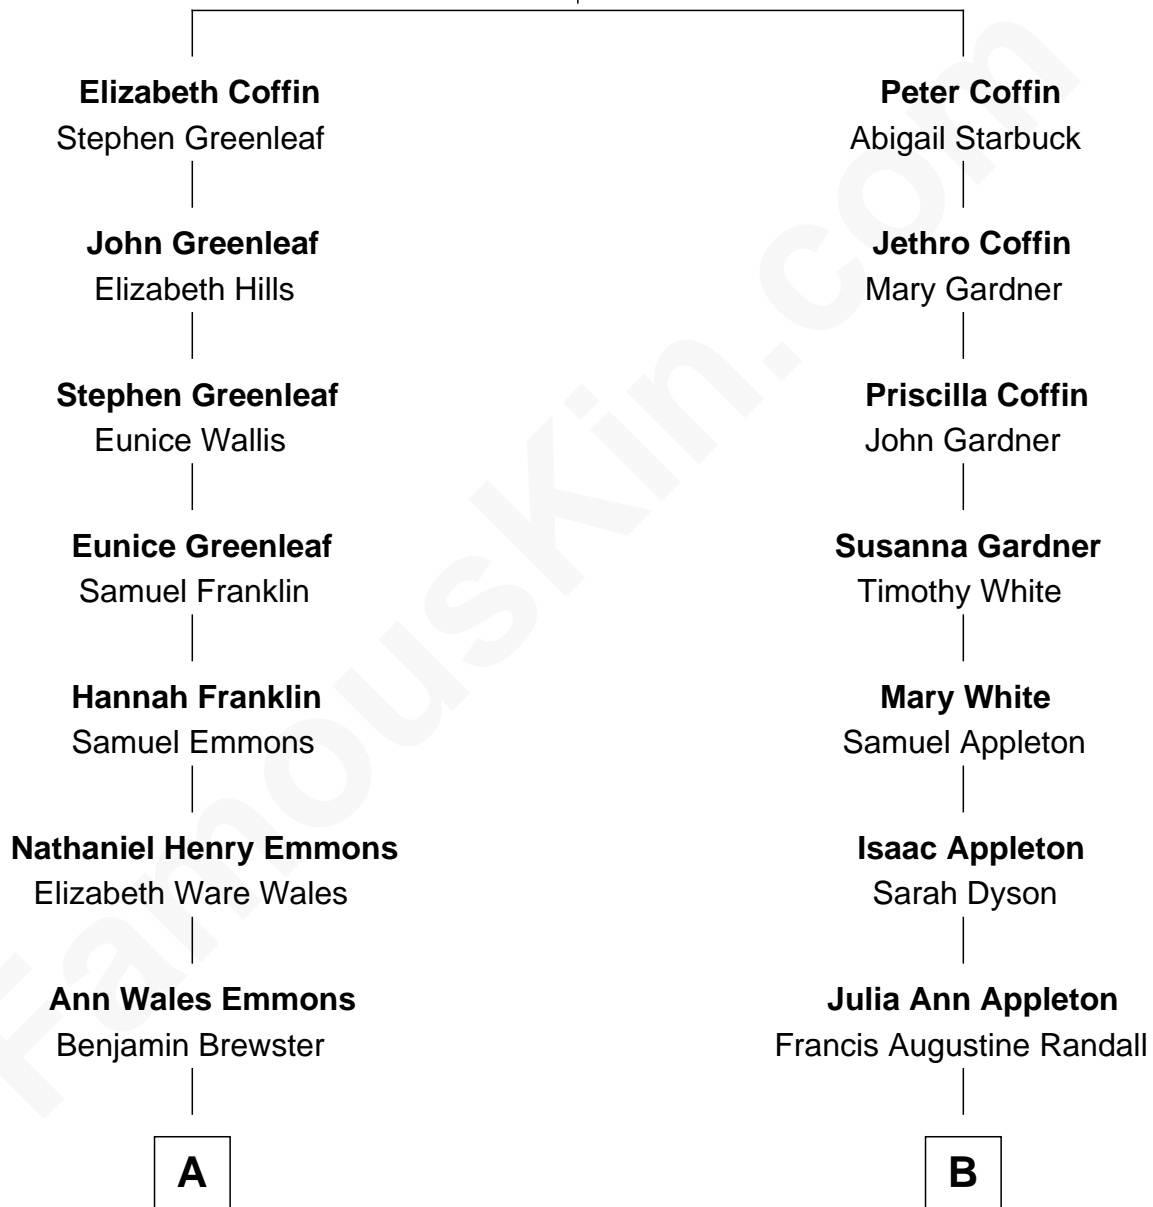

FamousKin.com Relationship Chart of

Paget Brewster
TV Actress

10th cousin 1 time removed of

James Spader
TV and Movie Actor

Tristram Coffin
Dionis Stevens

A

Dr. George Washington Wales Brewster

Ellen Mackenzie Hodge

George Washington Wales Brewster

Joan Ryerson

Galen Brewster

Hathaway Tew

Paget Brewster

TV Actress

B

Julia M. Randall

William E. Fraser

Edward Abbott Fraser

Myrtle H. Brown

James Randall Fraser

Elizabeth Higginson Bowditch

Jean Fraser

Stoddard Greenwood Spader

James Spader