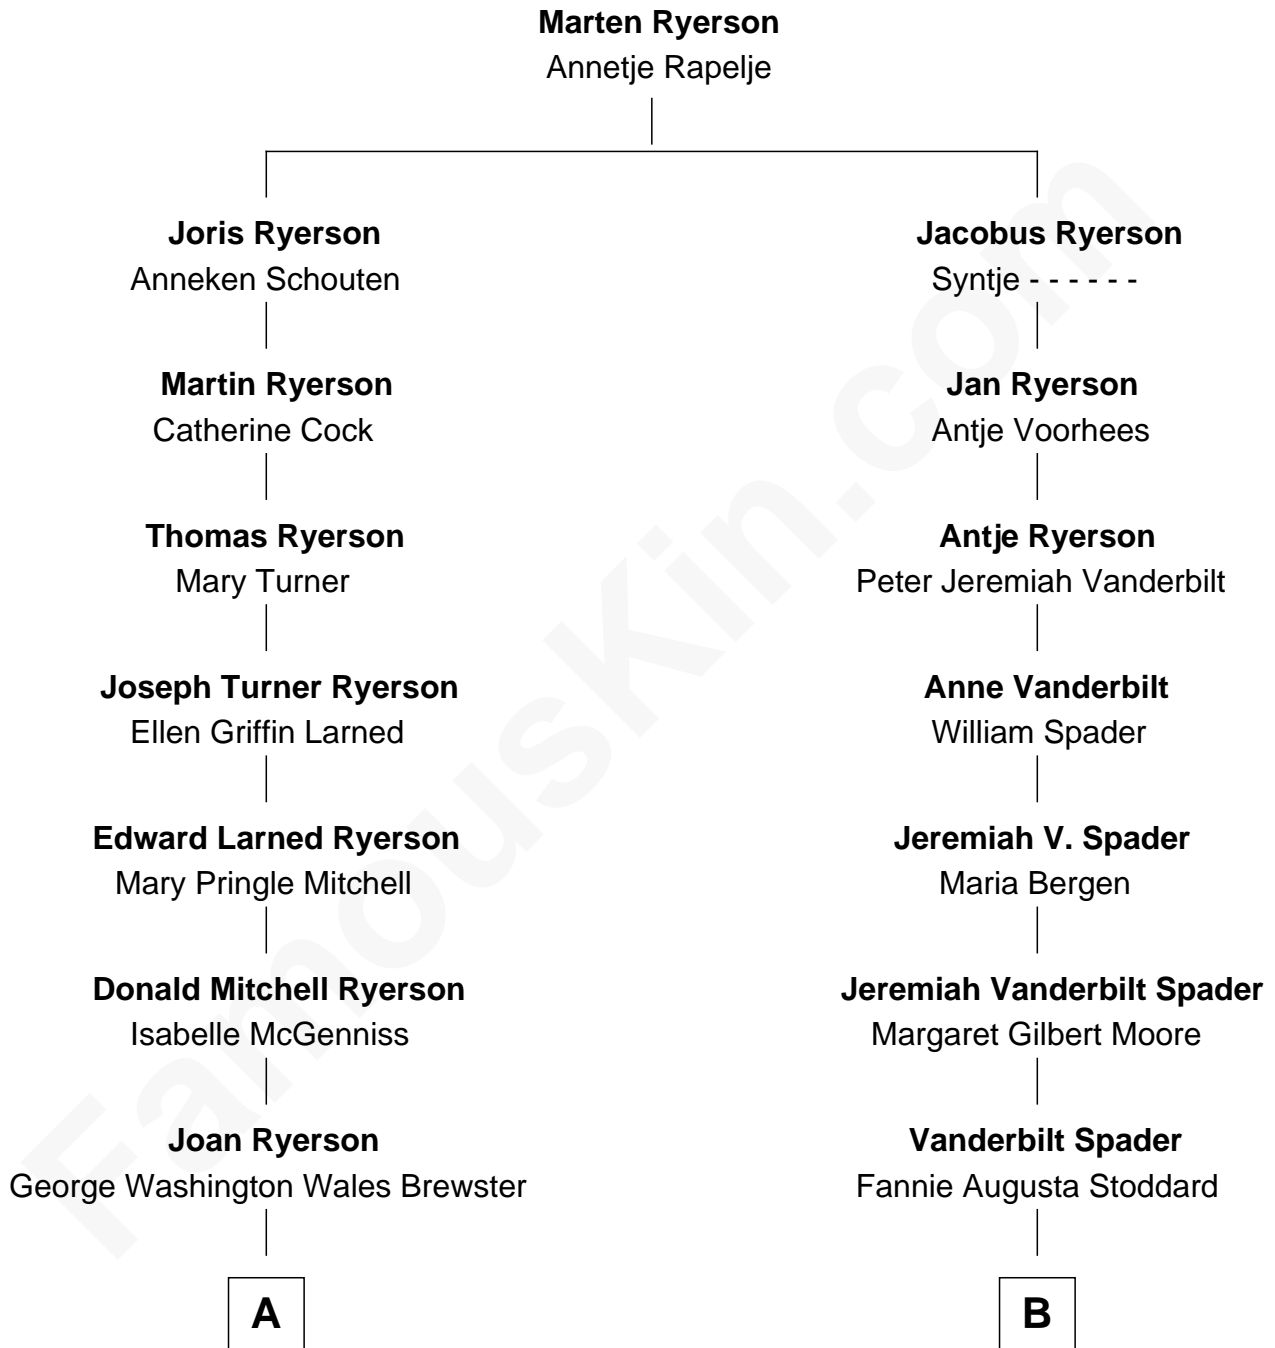

FamousKin.com Relationship Chart of

Paget Brewster
TV Actress

8th cousin 1 time removed of

James Spader
TV and Movie Actor

FamousKin.com