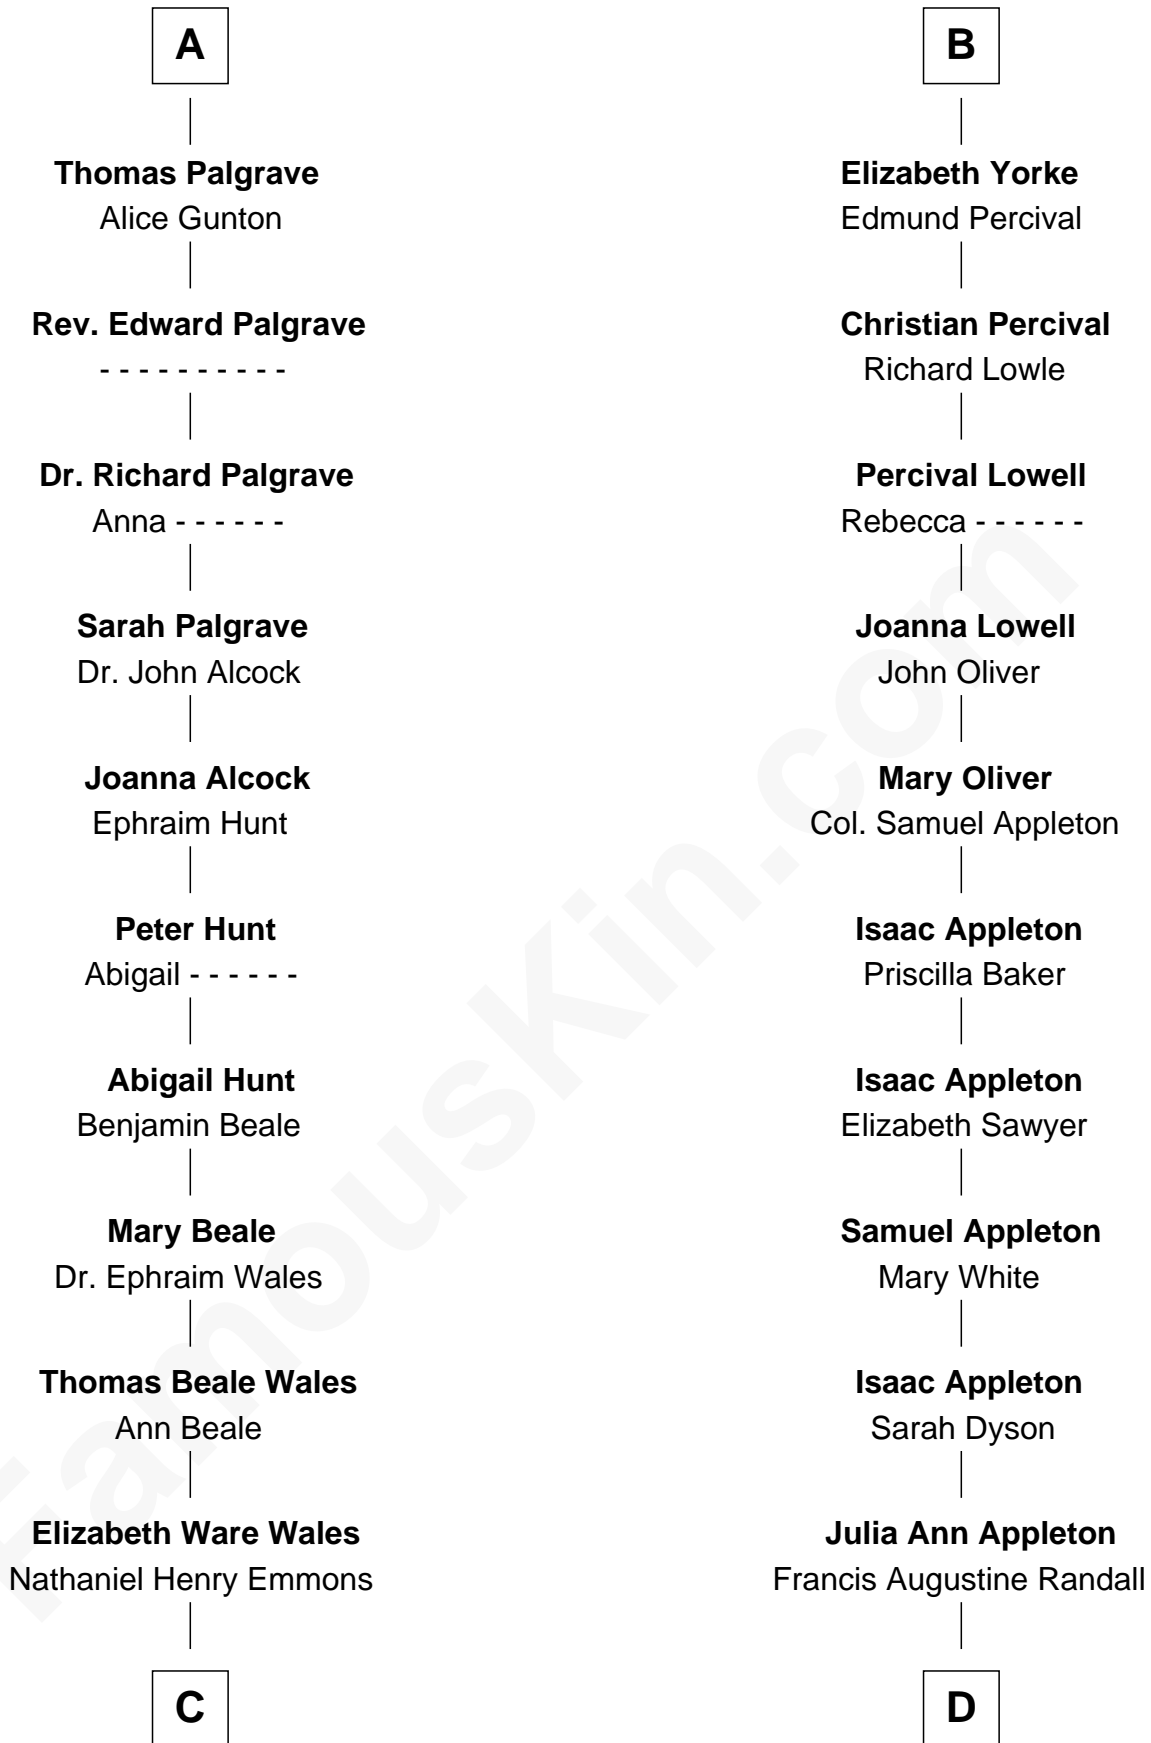

FamousKin.com Relationship Chart of

Paget Brewster

TV Actress

21st cousin of

James Spader

TV and Movie Actor

Humphrey de Bohun

Elizabeth Plantagenet

Sir William de Bohun
Elizabeth de Badlesmere

Elizabeth de Bohun
Sir Richard Fitzalan

Elizabeth Fitzalan
Sir Robert Goushill

Elizabeth Goushill
Sir Robert Wingfield

Elizabeth Wingfield
Sir William Brandon

Eleanor Brandon
John Glemham

Anne Glemham
Henry Palgrave

A

Margaret de Bohun
Sir Hugh de Courtnay

Elizabeth de Courtnay
Sir Andrew Luttrell

Sir Hugh Luttrell
Catherine de Beaumont

Sir John Luttrell
Margaret Touchet

Sir James Luttrell
Elizabeth Courtnay

Sir Hugh Luttrell
Margaret Hill

Eleanor Luttrell
Roger Yorke

B

C

Ann Wales Emmons

Benjamin Brewster

Dr. George Washington Wales Brewster

Ellen Mackenzie Hodge