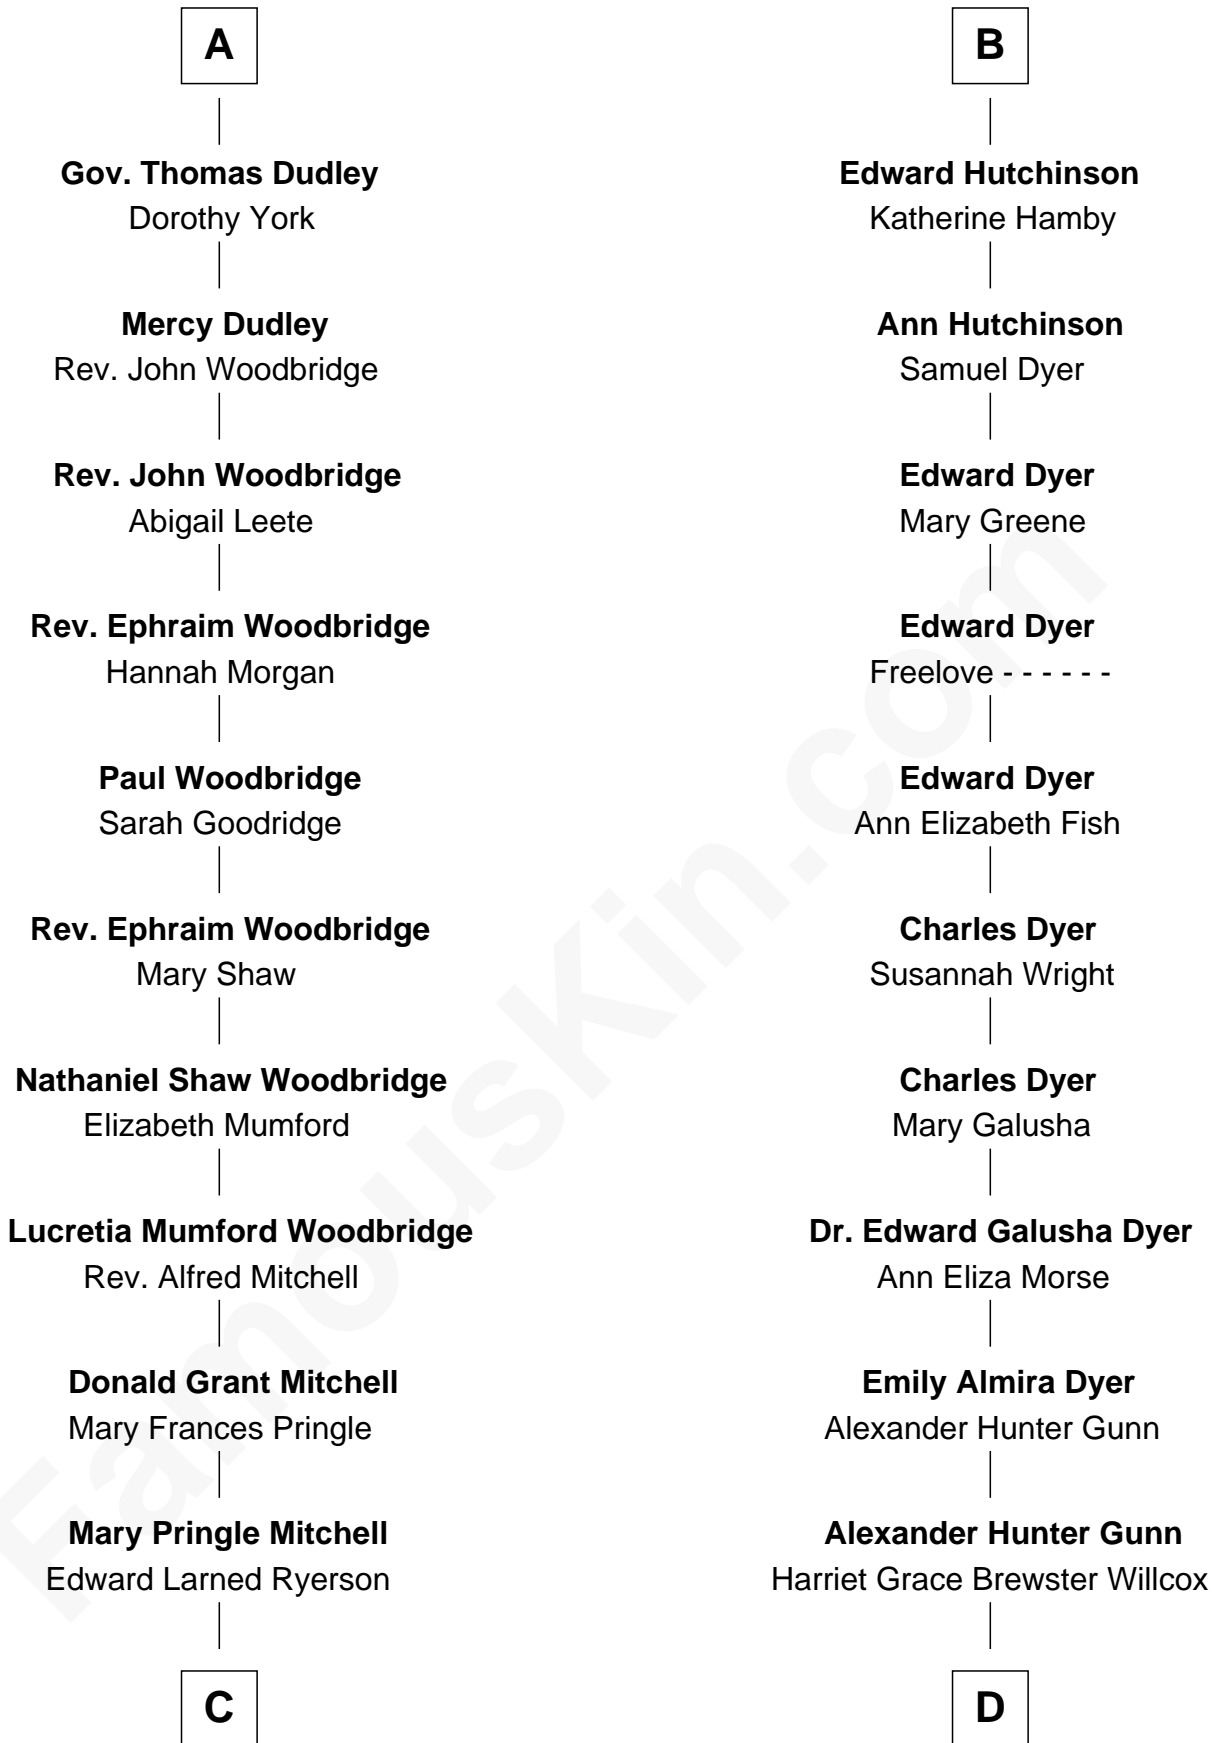

FamousKin.com Relationship Chart of

Paget Brewster
TV Actress

19th cousin 1 time removed of

Elisabeth Shue
TV and Movie Actress

Sir Walter Blount
Sancha de Ayala

Constance Blount
Sir John Sutton

Sir John Sutton
Elizabeth Berkeley

Sir Edmund Sutton
Joyce Tiptoft

Sir Edward Sutton
Cecily Willoughby

Sir John Sutton
Cecily Grey

Sir Henry Dudley
----- Ashton

Probable

Roger Dudley
Susanna Thorne

A

Sir Thomas Blount
Margaret de Gresley

Sir Thomas Blount
Agnes Hawley

Anne Blount
William Marbury

Robert Marbury
Katherine Williamson

William Marbury
Agnes Lenton

Rev. Francis Marbury
Bridget Dryden

Anne Marbury
William Hutchinson

B

C

Donald Mitchell Ryerson

Isabelle McGenniss

Joan Ryerson

George Washington Wales Brewster

Galen Brewster

Hathaway Tew

Paget Brewster

TV Actress