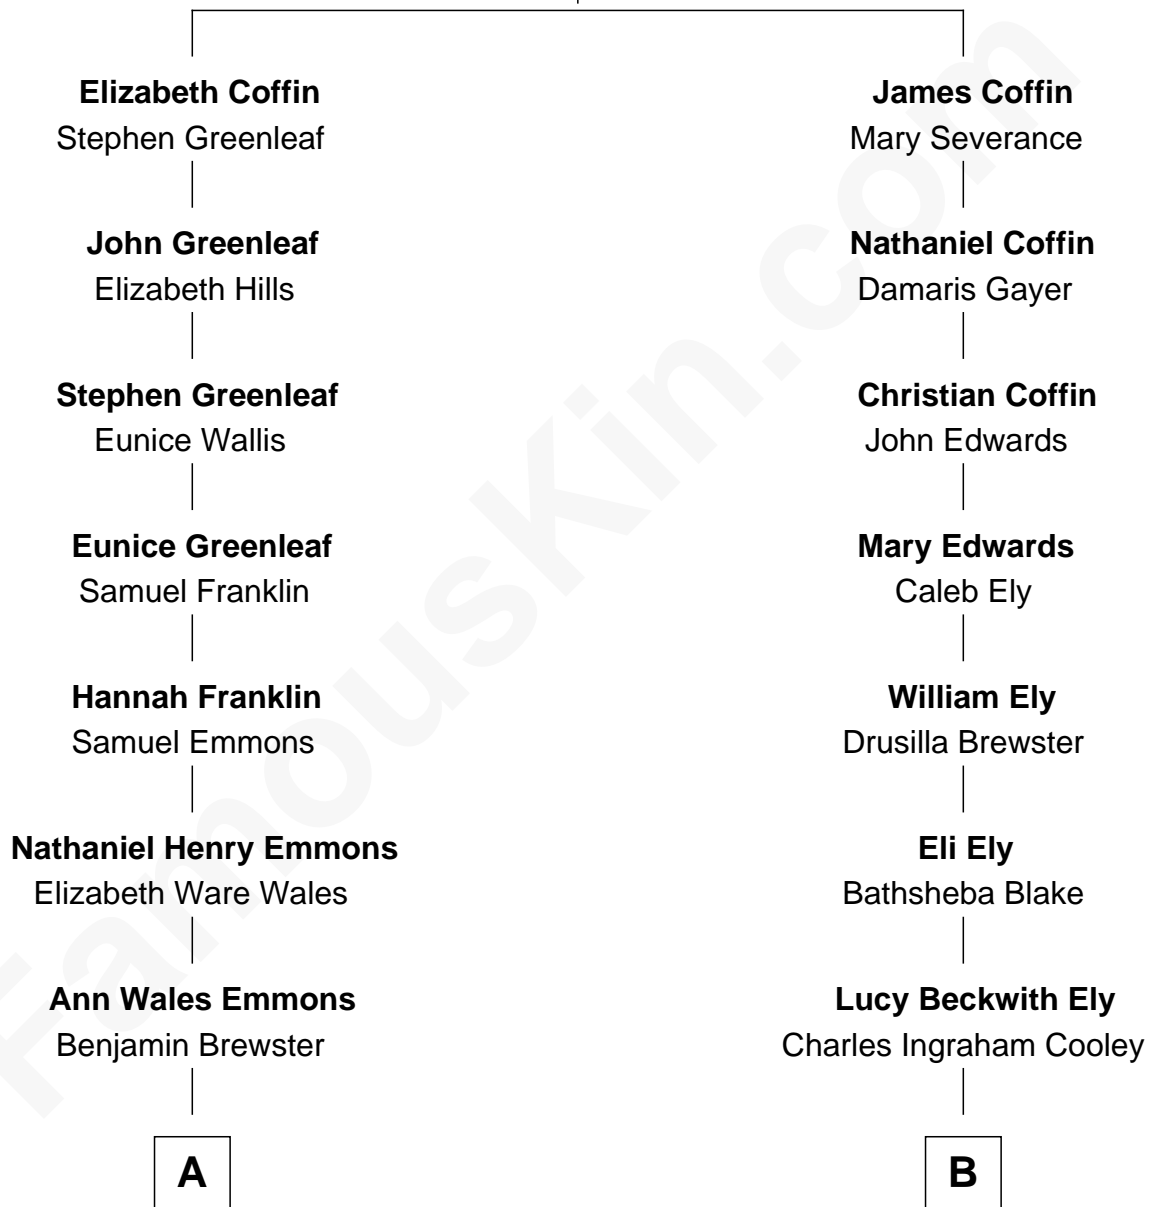

# FamousKin.com Relationship Chart of

**Paget Brewster**

*TV Actress*

10th cousin 1 time removed of

**Elisabeth Shue**

*TV and Movie Actress*

**Tristram Coffin**

Dionis Stevens

**A**

**Dr. George Washington Wales Brewster**

Ellen Mackenzie Hodge

**George Washington Wales Brewster**

Joan Ryerson

**Galen Brewster**

Hathaway Tew

**Paget Brewster**