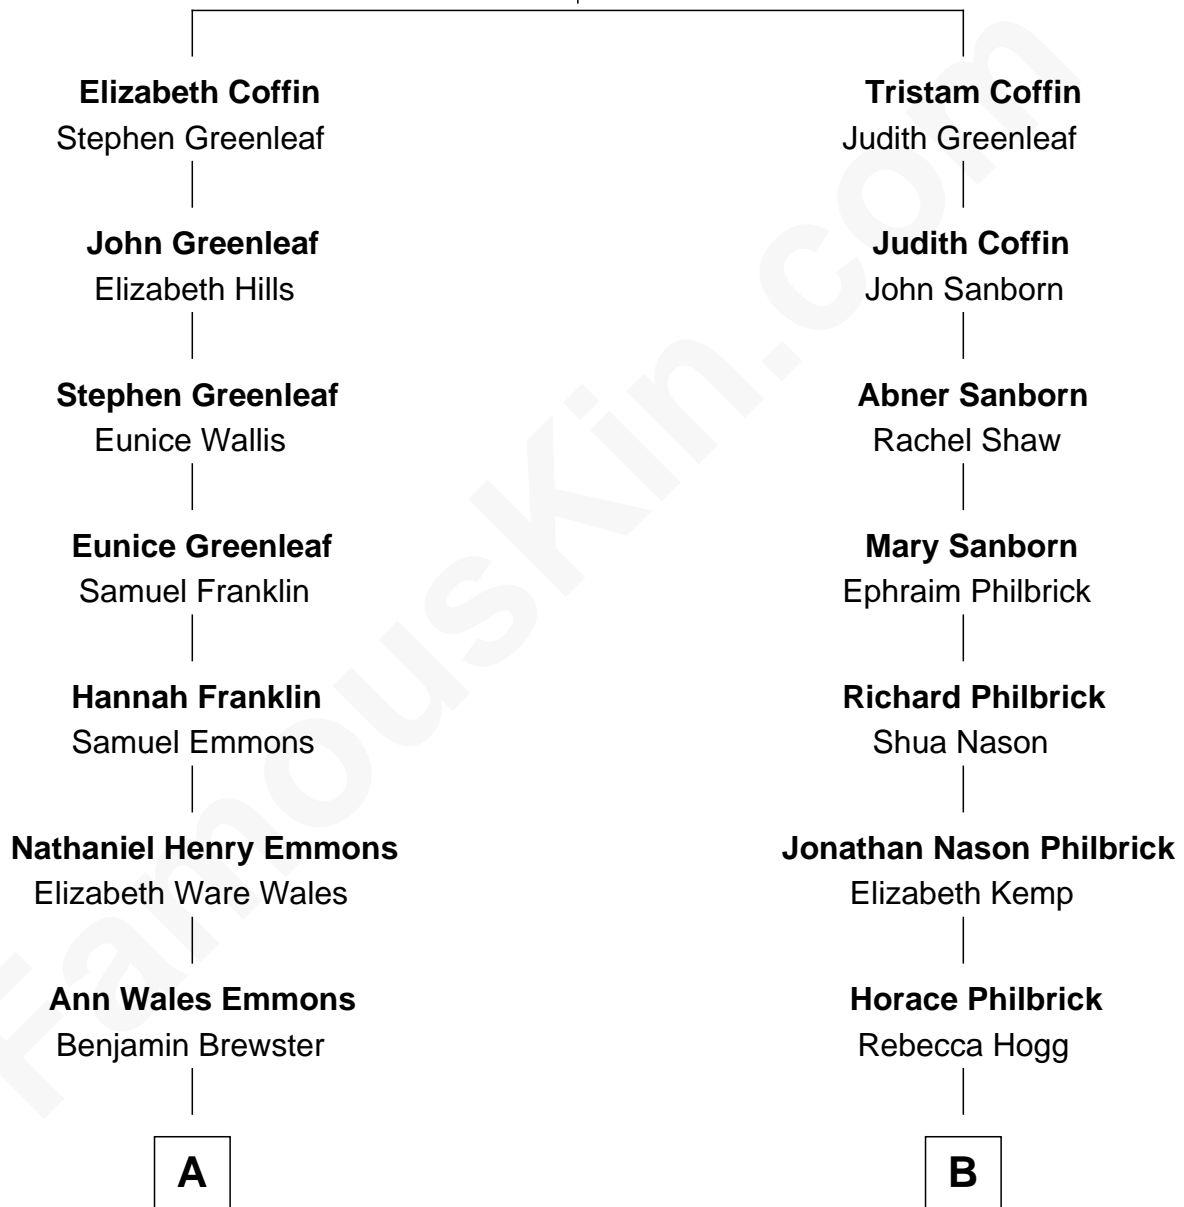

# FamousKin.com Relationship Chart of

**Paget Brewster**

*TV Actress*

10th cousin 1 time removed of

**Nathaniel Philbrick**

*Author of In the Heart of the Sea*

**Tristram Coffin**

Dionis Stevens

**A**

**Dr. George Washington Wales Brewster**

Ellen Mackenzie Hodge

**George Washington Wales Brewster**

Joan Ryerson

**Galen Brewster**

Hathaway Tew

**Paget Brewster**