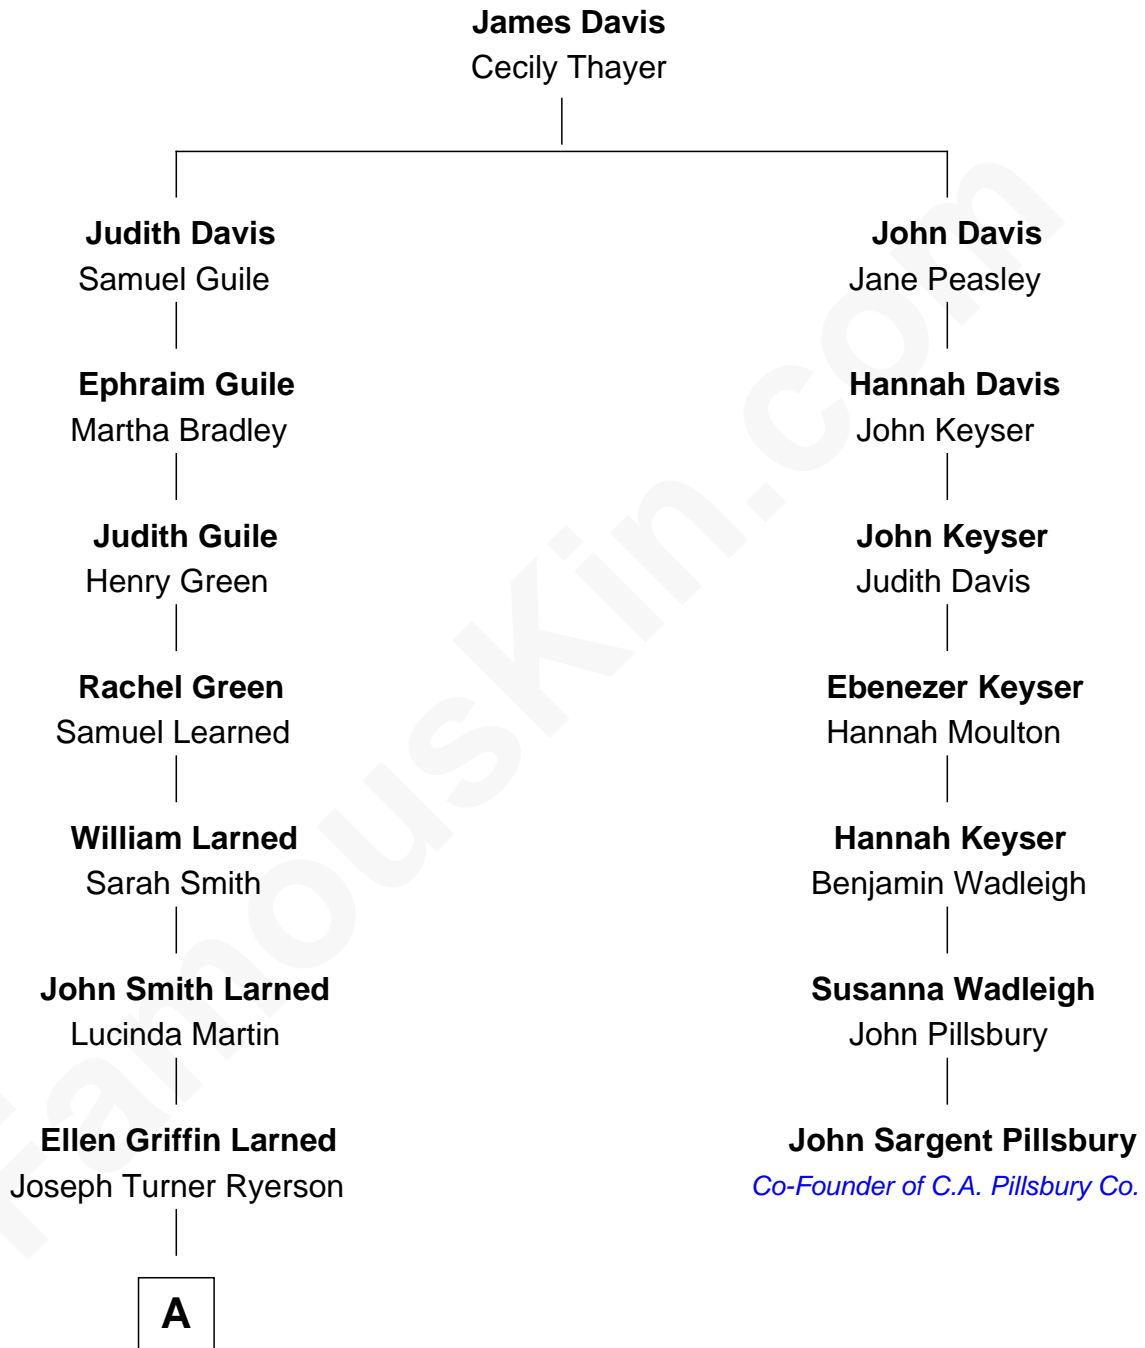

FamousKin.com
Relationship Chart of
Paget Brewster
TV Actress

6th cousin 5 times removed of

John Sargent Pillsbury
Co-Founder of C.A. Pillsbury Co.

A

Edward Larned Ryerson

Mary Pringle Mitchell

Donald Mitchell Ryerson

Isabelle McGenniss

Joan Ryerson

George Washington Wales Brewster

Galen Brewster

Hathaway Tew

Paget Brewster

TV Actress