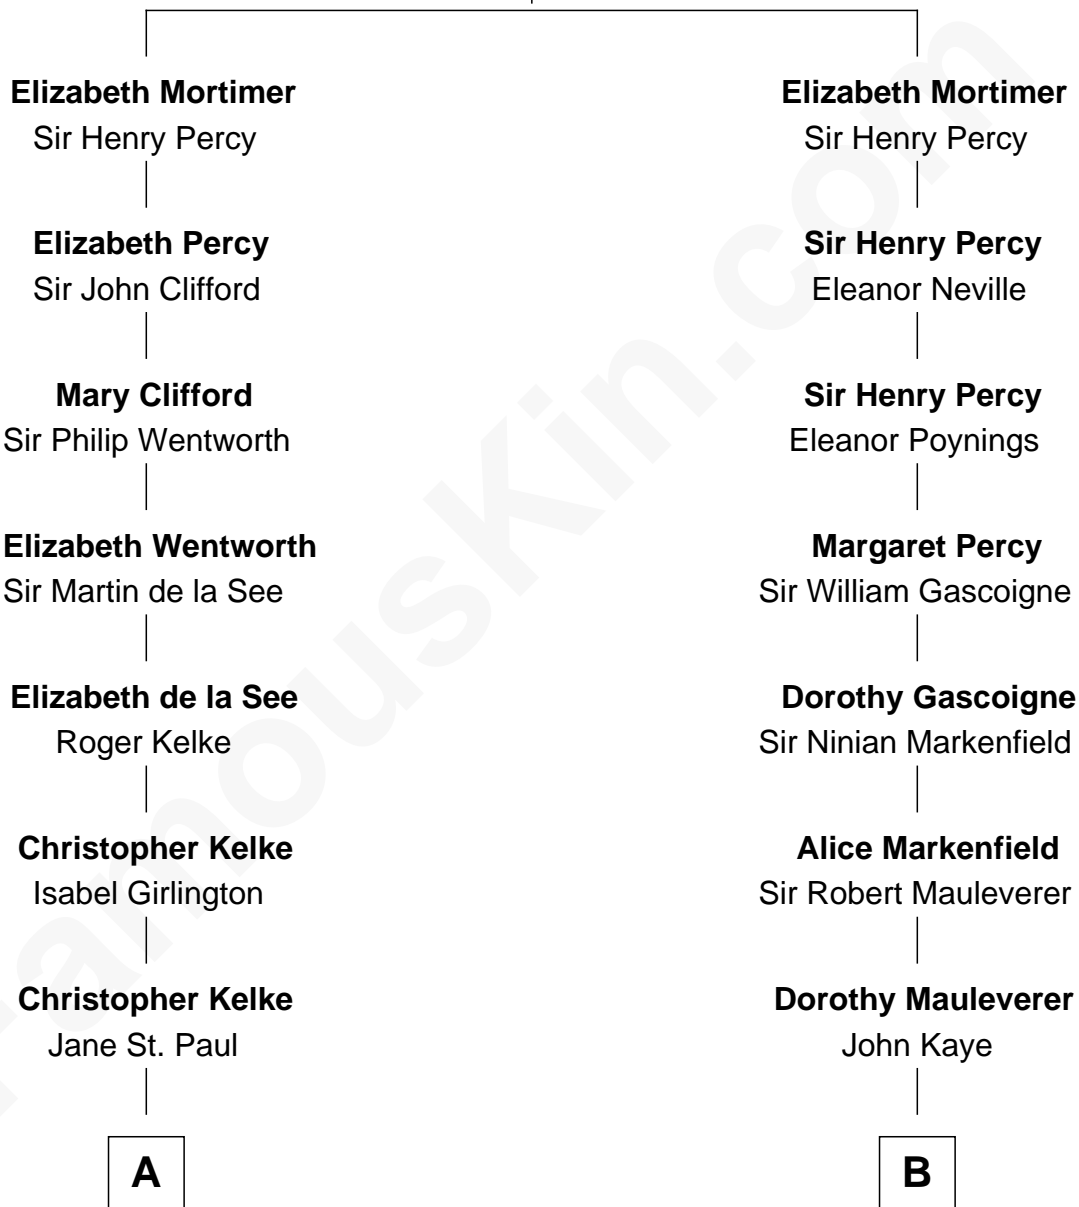

FamousKin.com Relationship Chart of

Paget Brewster
TV Actress

20th cousin 1 time removed of

Carly Fiorina
CEO of Hewlett-Packard

Edmund Mortimer
Philippa Plantagenet

C

Donald Mitchell Ryerson

Isabelle McGenniss

Joan Ryerson

George Washington Wales Brewster

Galen Brewster

Hathaway Tew

Paget Brewster

TV Actress

D

Margaret Isabella Walker