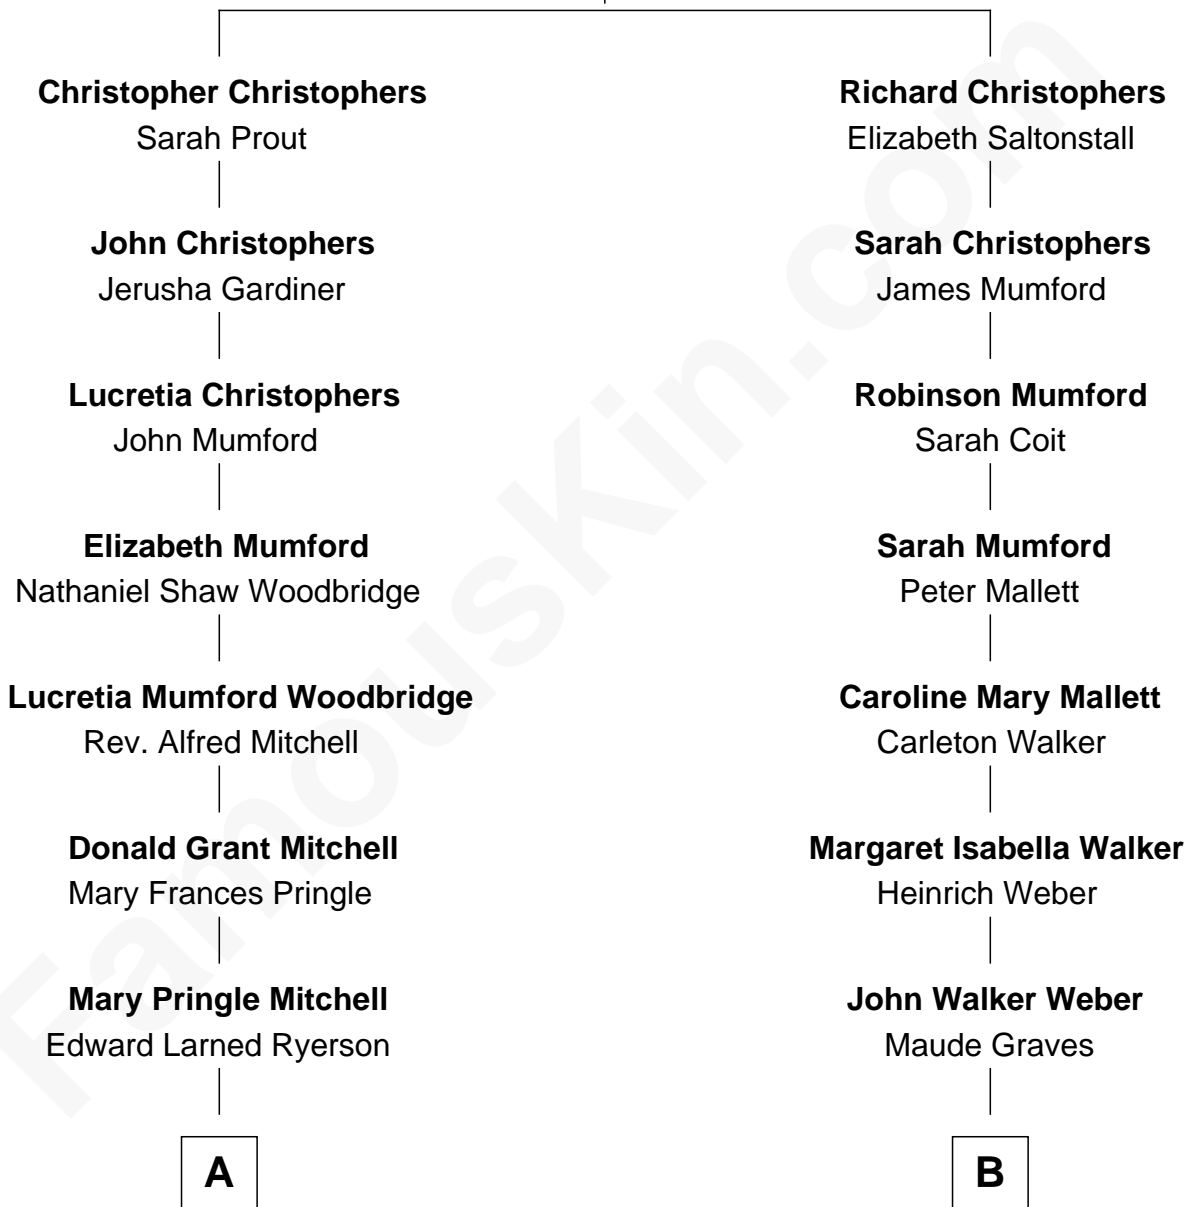

# FamousKin.com Relationship Chart of

**Paget Brewster**

*TV Actress*

9th cousin 1 time removed of

**Carly Fiorina**

*CEO of Hewlett-Packard*

**Richard Christophers**

Lucretia Bradley

**A**

**Donald Mitchell Ryerson**

Isabelle McGenniss

**Joan Ryerson**

George Washington Wales Brewster

**Galen Brewster**

Hathaway Tew

**Paget Brewster**