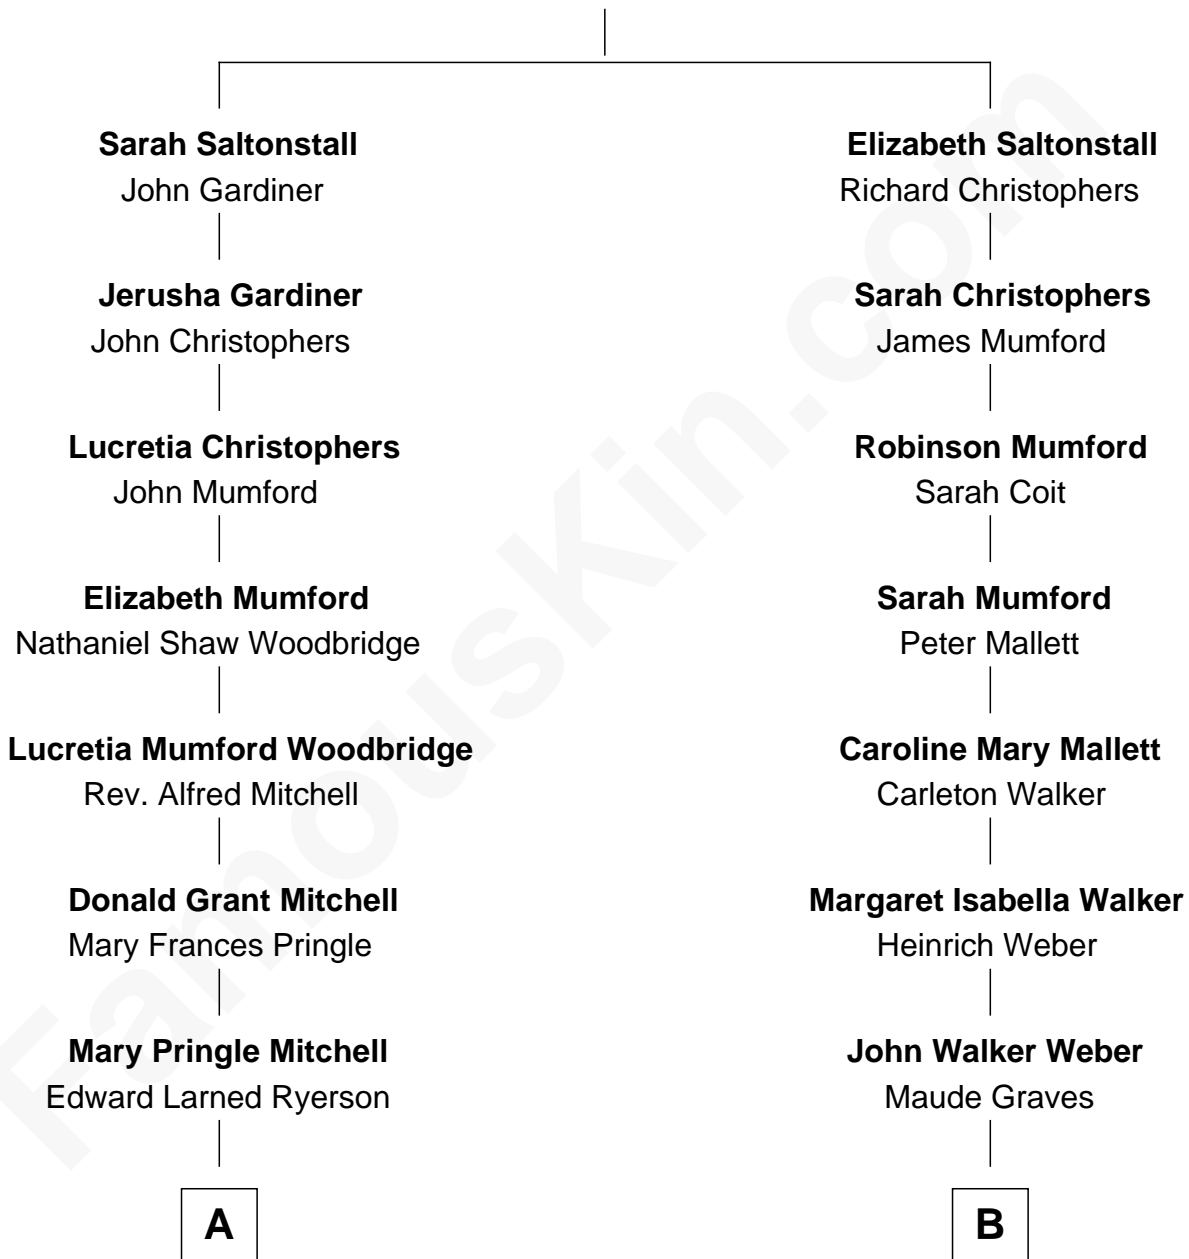

FamousKin.com Relationship Chart of

Paget Brewster

TV Actress

9th cousin 1 time removed of

Carly Fiorina

CEO of Hewlett-Packard

Gov. Gurdon Saltonstall

Jerusha Richards

A

Donald Mitchell Ryerson

Isabelle McGenniss

Joan Ryerson

George Washington Wales Brewster

Galen Brewster

Hathaway Tew

Paget Brewster

TV Actress

B

Cara Carleton Weber

Harold Marvin Sneed

Joseph Tyree Sneed

Madelon Montross Juergens

Carly Fiorina

CEO of Hewlett-Packard