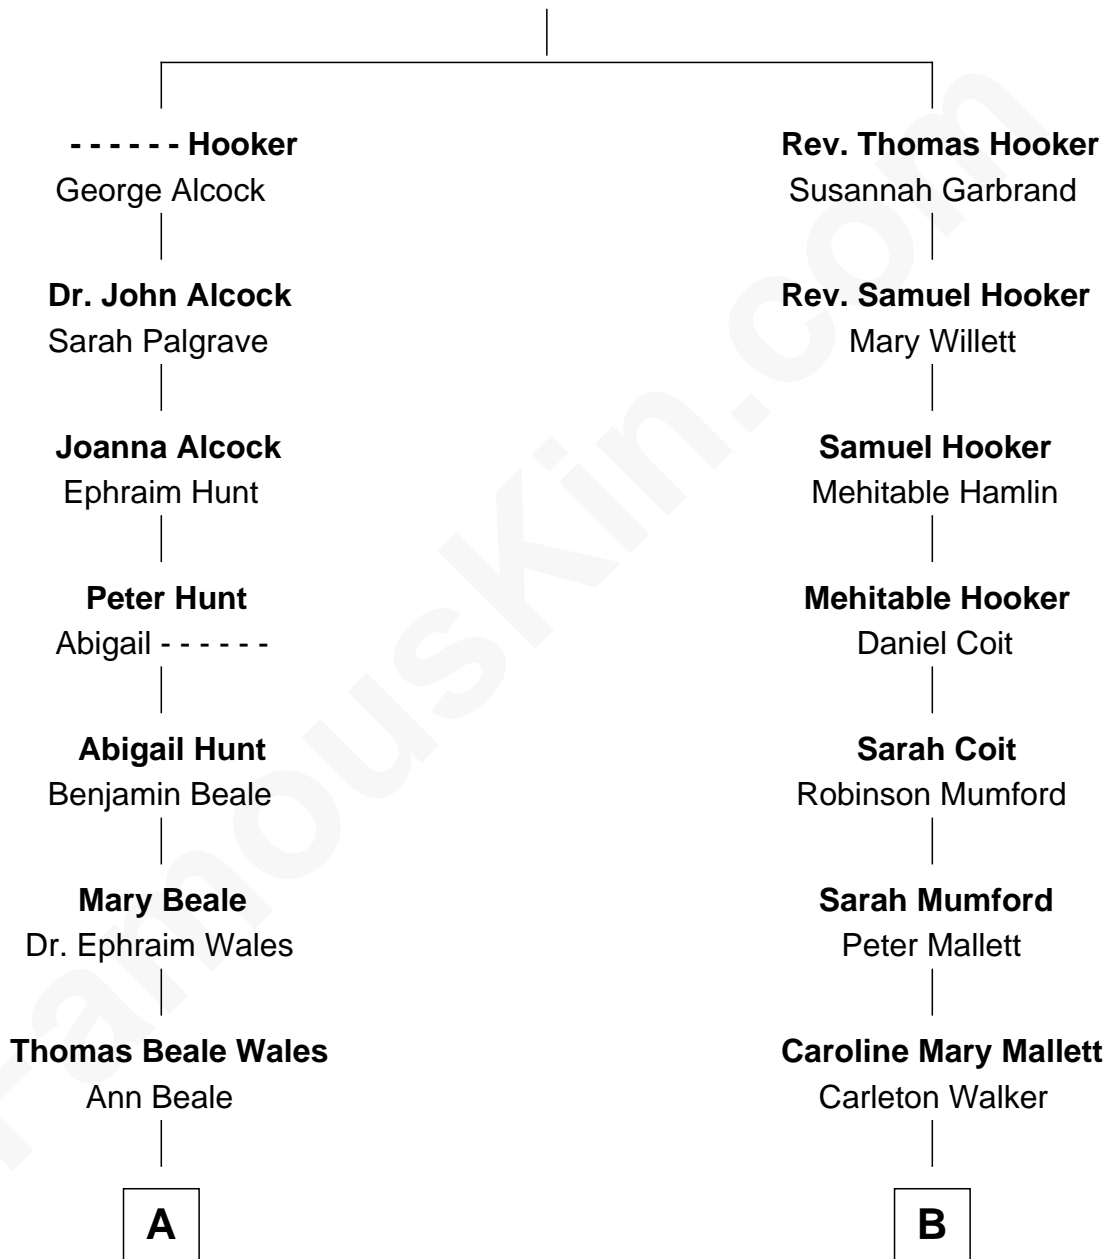

# FamousKin.com Relationship Chart of

**Paget Brewster**

*TV Actress*

11th cousin 1 time removed of

**Carly Fiorina**

*CEO of Hewlett-Packard*

**Thomas Hooker**

**A**

**Elizabeth Ware Wales**  
Nathaniel Henry Emmons

**Ann Wales Emmons**  
Benjamin Brewster

**Dr. George Washington Wales Brewster**  
Ellen Mackenzie Hodge

**George Washington Wales Brewster**  
Joan Ryerson

**Galen Brewster**  
Hathaway Tew

**Paget Brewster**  
*TV Actress*

**B**

**Margaret Isabella Walker**  
Heinrich Weber

**John Walker Weber**  
Maude Graves

**Cara Carleton Weber**  
Harold Marvin Sneed

**Joseph Tyree Sneed**  
Madelon Montross Juergens