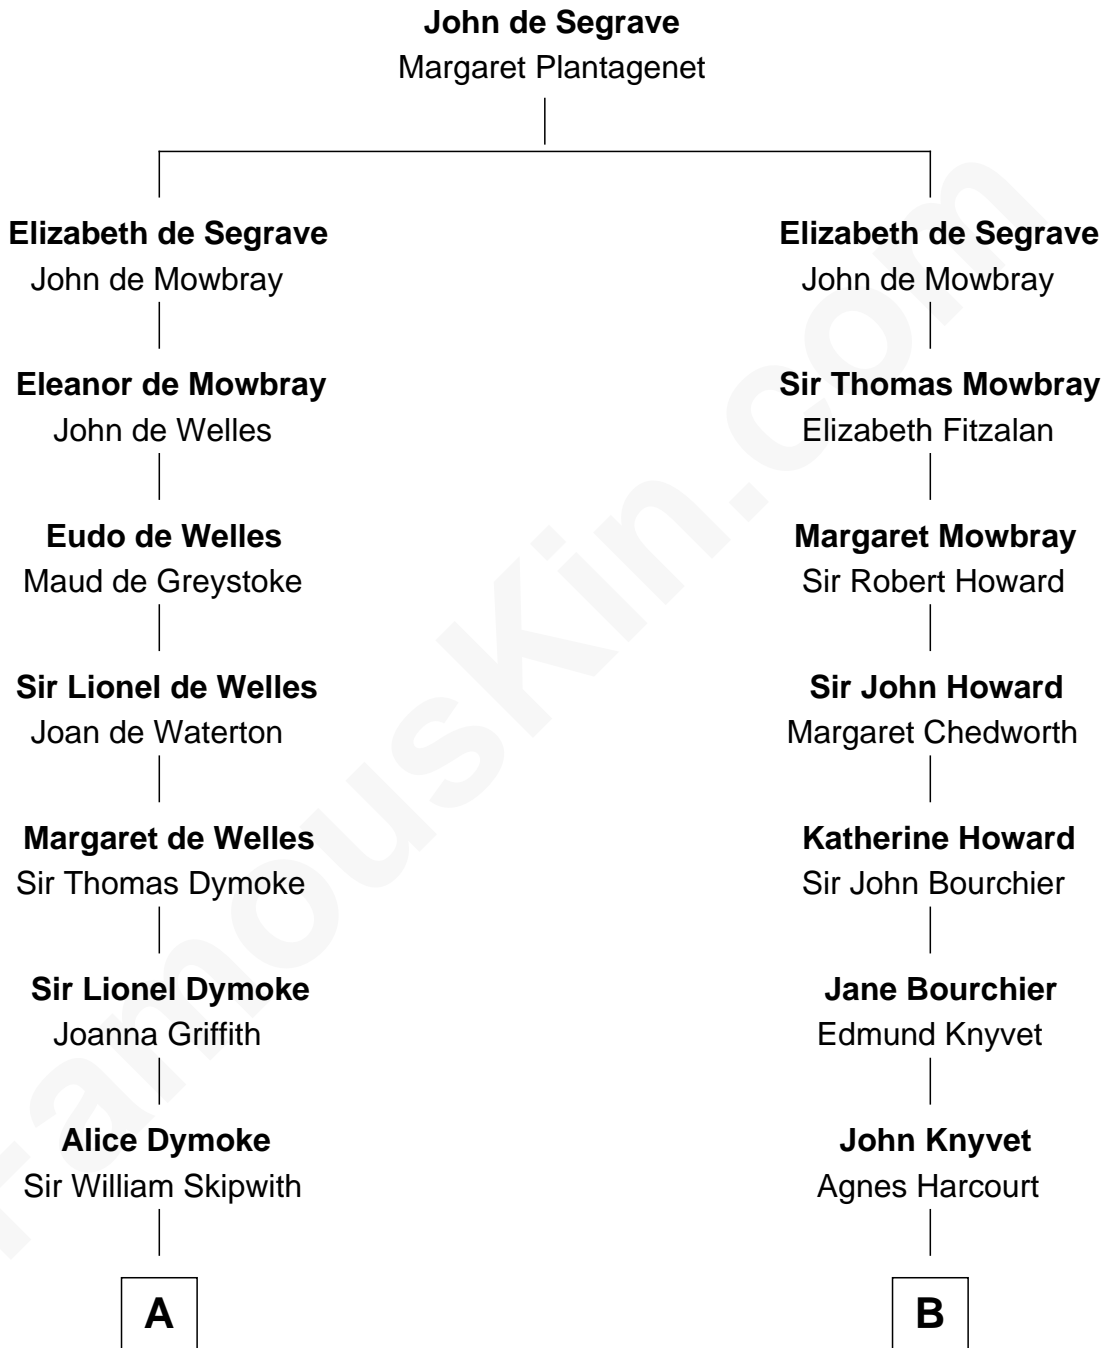

FamousKin.com Relationship Chart of

Paget Brewster

TV Actress

20th cousin 1 time removed of

Carly Fiorina

CEO of Hewlett-Packard

C

Donald Mitchell Ryerson

Isabelle McGenniss

Joan Ryerson

George Washington Wales Brewster

Galen Brewster

Hathaway Tew

Paget Brewster

TV Actress

D

Margaret Isabella Walker

Heinrich Weber

John Walker Weber

Maude Graves

Cara Carleton Weber

Harold Marvin Sneed

Joseph Tyree Sneed

Madelon Montross Juergens