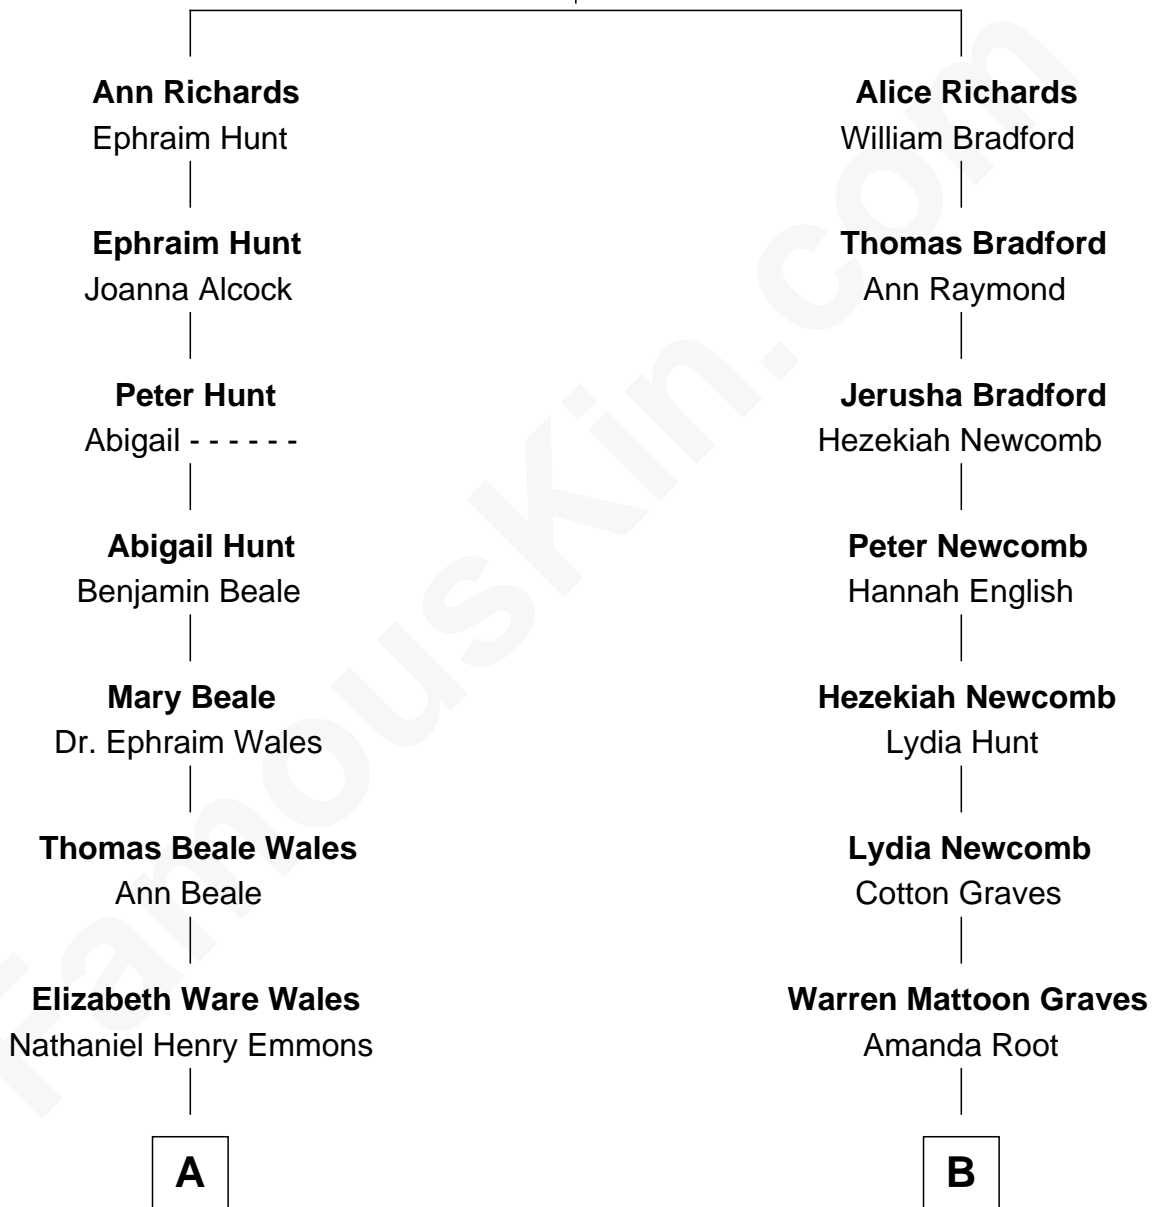

# FamousKin.com Relationship Chart of

**Paget Brewster**

*TV Actress*

10th cousin 1 time removed of

**John Lithgow**

*Stage, TV, and Movie Actor*

**Thomas Richards**

*Welthian - - - - -*

**A**

**Ann Wales Emmons**

Benjamin Brewster

**Dr. George Washington Wales Brewster**

Ellen Mackenzie Hodge

**George Washington Wales Brewster**

Joan Ryerson

**Galen Brewster**

Hathaway Tew

**Paget Brewster**

*TV Actress*

**B**

**Albert Mattoon Graves**

Mary E. Bronson

**Eva Bronson Graves**

Rev. Orlo Josiah Price