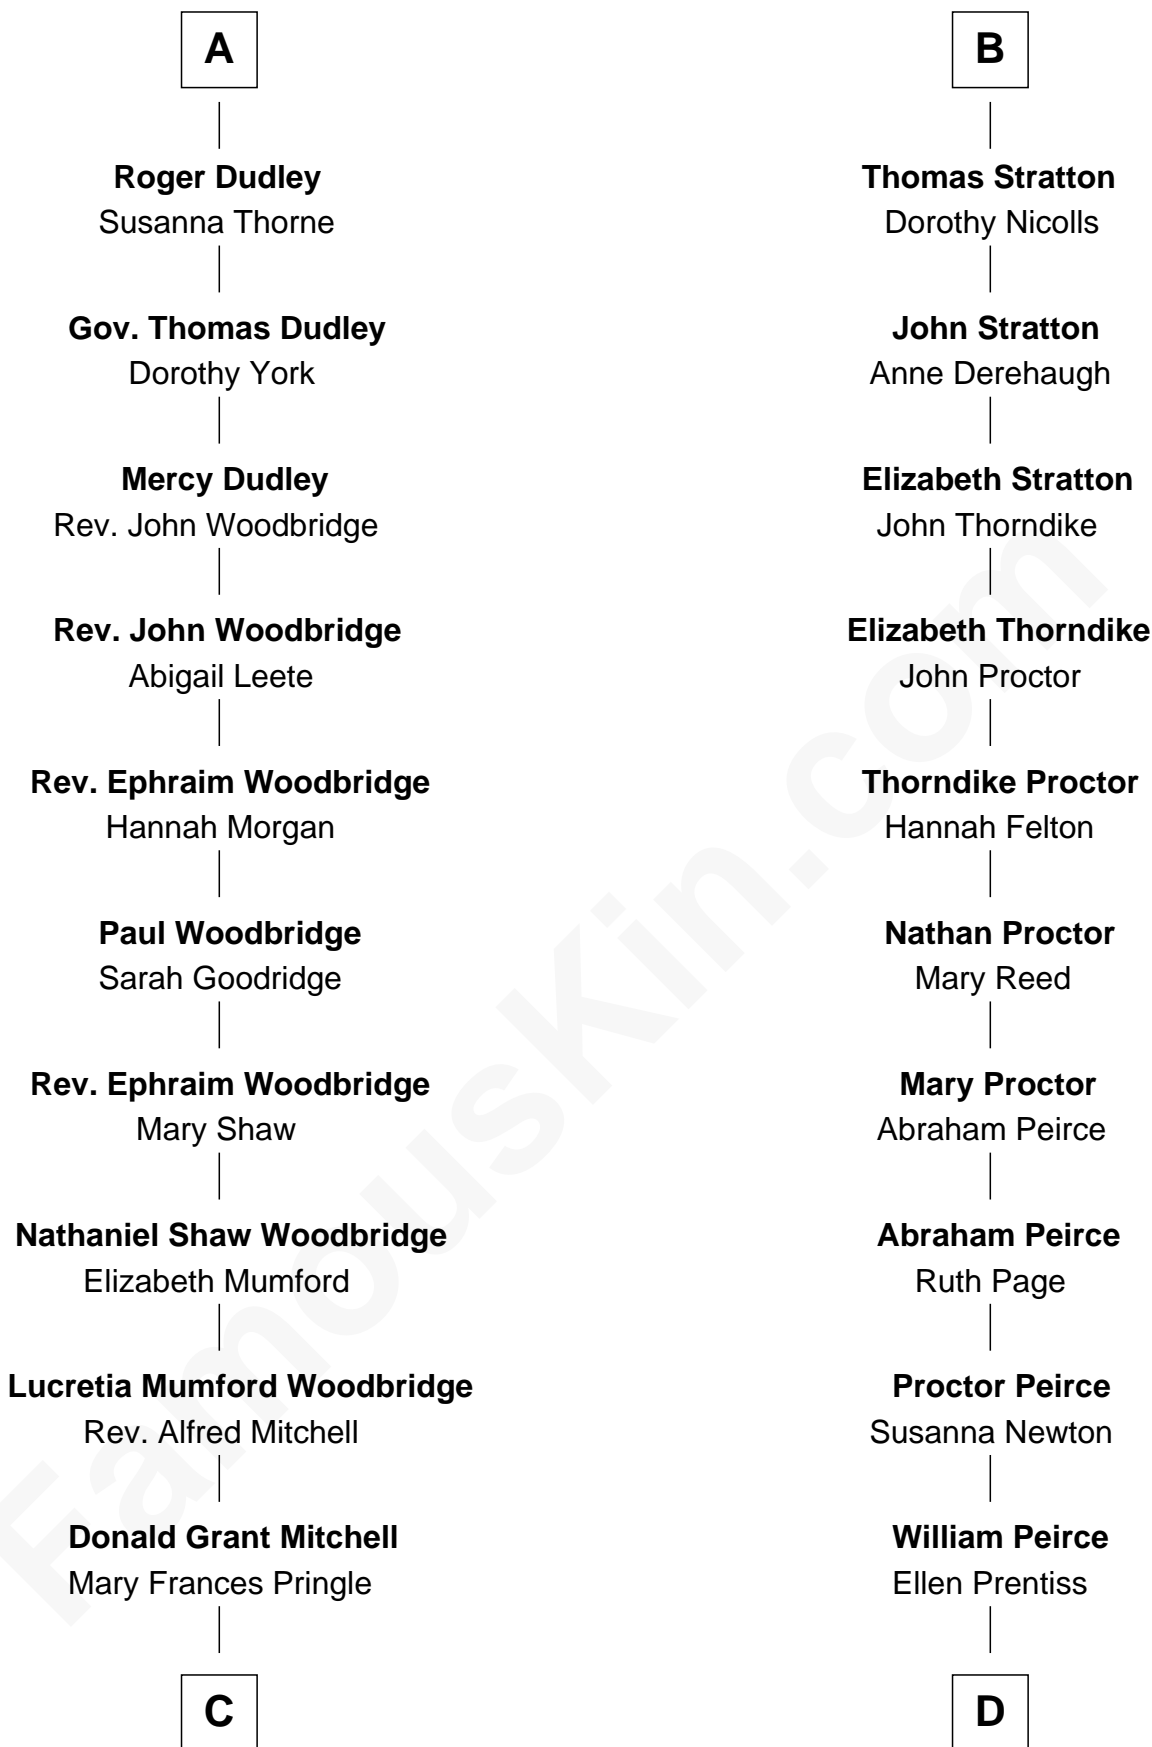

FamousKin.com Relationship Chart of

Paget Brewster

TV Actress

20th cousin 1 time removed of

John Lithgow

Stage, TV, and Movie Actor

C

Mary Pringle Mitchell
Edward Larned Ryerson

Donald Mitchell Ryerson
Isabelle McGenniss

Joan Ryerson
George Washington Wales Brewster

Galen Brewster
Hathaway Tew

Paget Brewster
TV Actress

D

Ellen Prentiss Peirce
Washington Lithgow

Arthur Washington Lithgow
Ina Berenice Robinson

Arthur Washington Lithgow
Sarah Jane Price

John Lithgow
Stage, TV, and Movie Actor