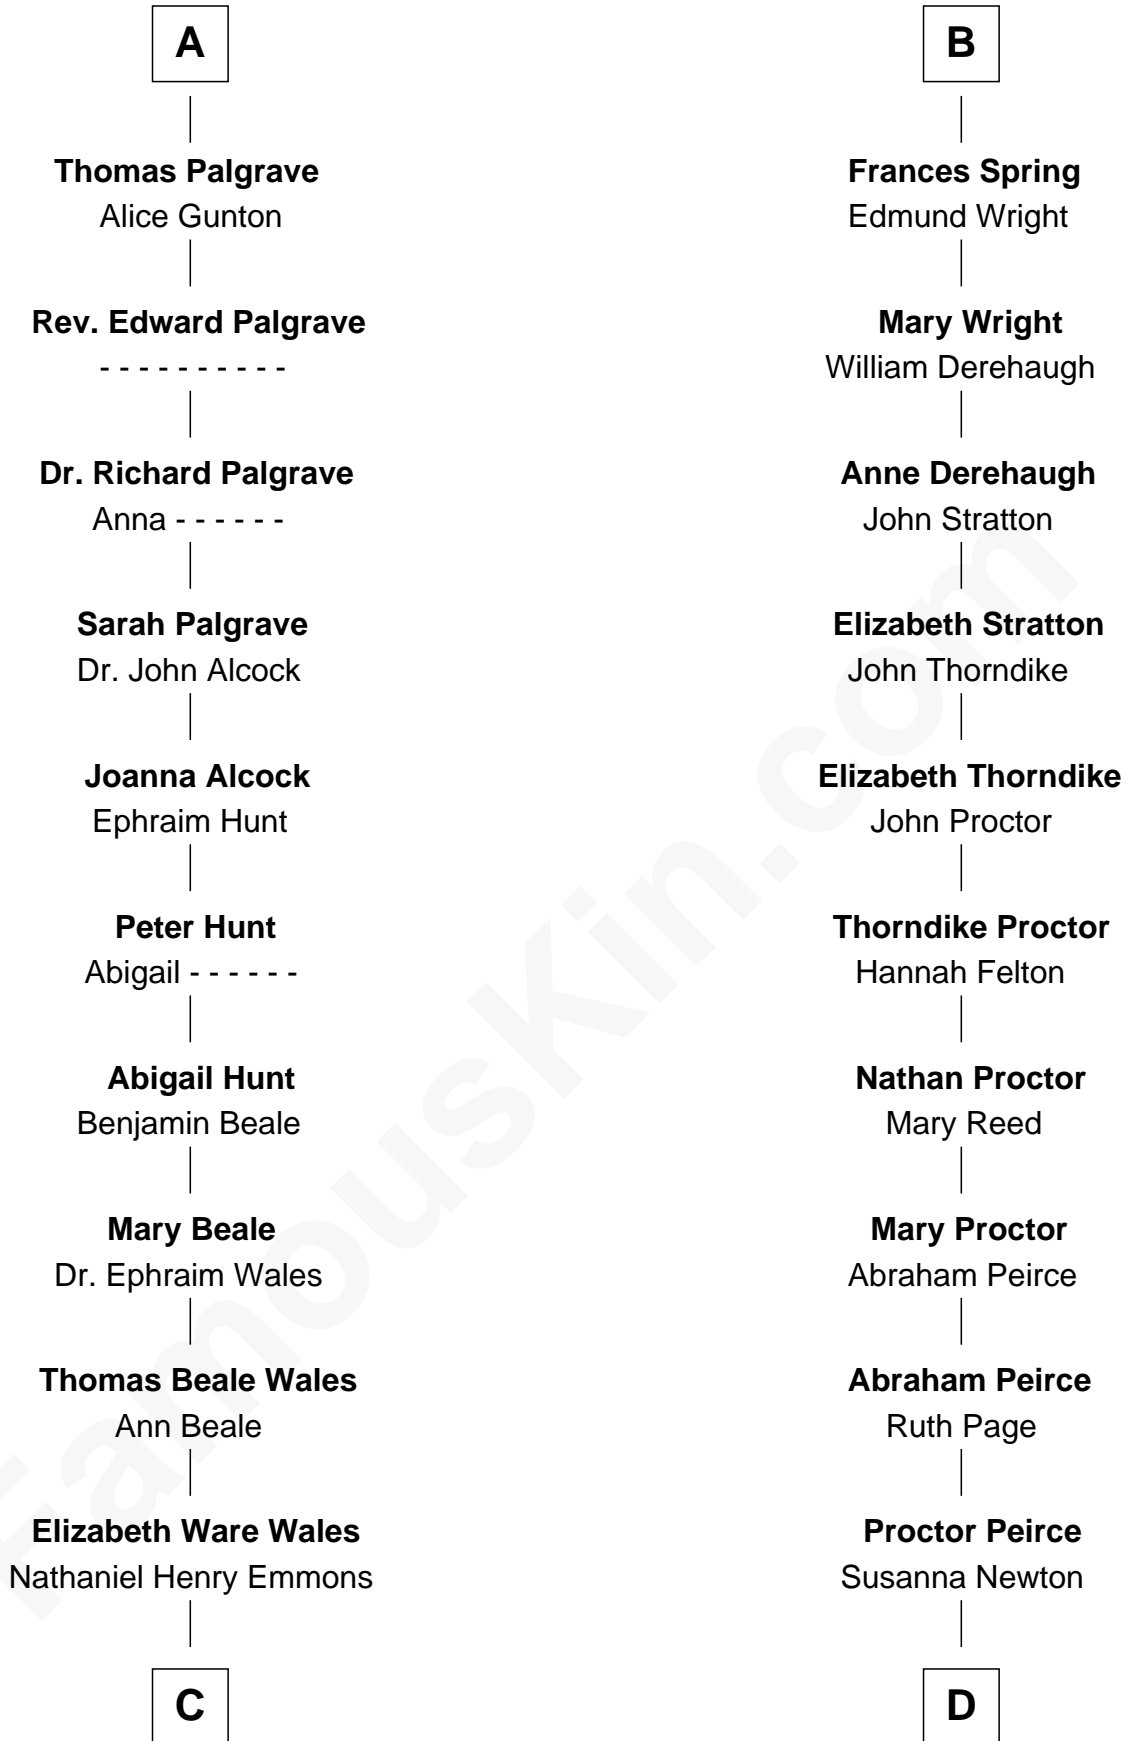

## Relationship Chart of

**Paget Brewster**  
TV Actress

21st cousin of

**John Lithgow**  
Stage, TV, and Movie Actor

**Bartholomew de Badlesmere**

Margaret de Clare

**Elizabeth de Badlesmere**

Sir William de Bohun

**Eleanor Brandon**

John Glemham

**Anne Glemham**

Henry Palgrave

**A**

**Margaret de Badlesmere**

Sir John de Tibetot

**Sir Robert de Tibetot**

Margaret Deincourt

**Elizabeth de Tibetot**

Sir Philip le Despencer

**Margery Despencer**

Sir Roger Wentworth

**Henry Wentworth**

Elizabeth Howard

**Margery Wentworth**

Sir William Waldegrave

**Dorothy Waldegrave**

Sir John Spring

**B**

**C**

**Ann Wales Emmons**

Benjamin Brewster

**Dr. George Washington Wales Brewster**