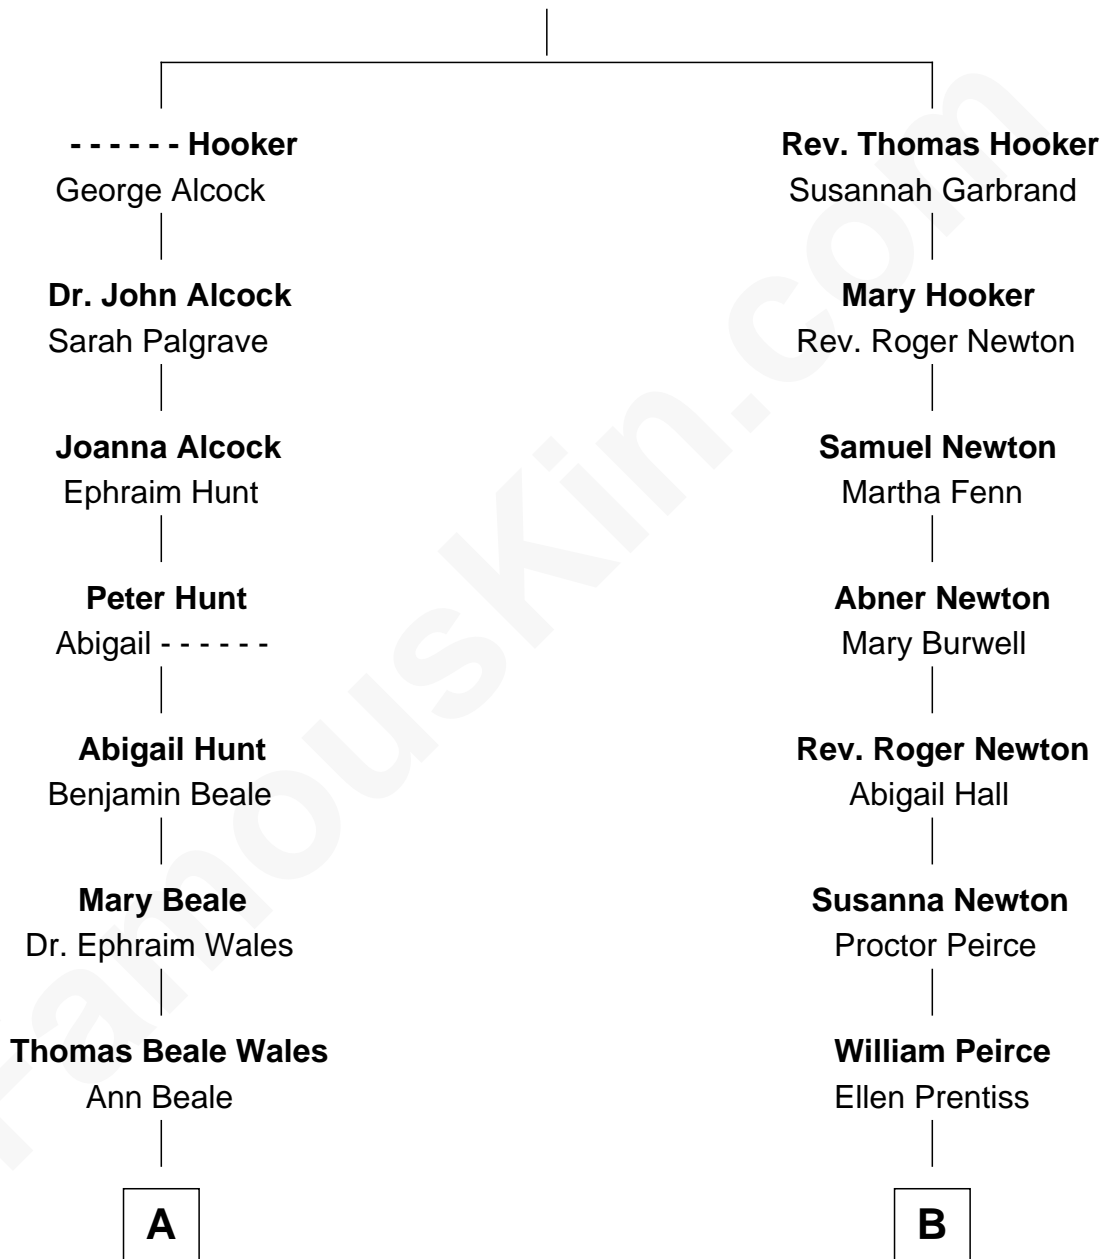

FamousKin.com
Relationship Chart of
Paget Brewster
TV Actress

10th cousin 2 times removed of
John Lithgow
Stage, TV, and Movie Actor

Thomas Hooker

A

Elizabeth Ware Wales
Nathaniel Henry Emmons

Ann Wales Emmons
Benjamin Brewster

Dr. George Washington Wales Brewster
Ellen Mackenzie Hodge

George Washington Wales Brewster
Joan Ryerson

Galen Brewster
Hathaway Tew

Paget Brewster
TV Actress

B

Ellen Prentiss Peirce
Washington Lithgow

Arthur Washington Lithgow
Ina Berenice Robinson