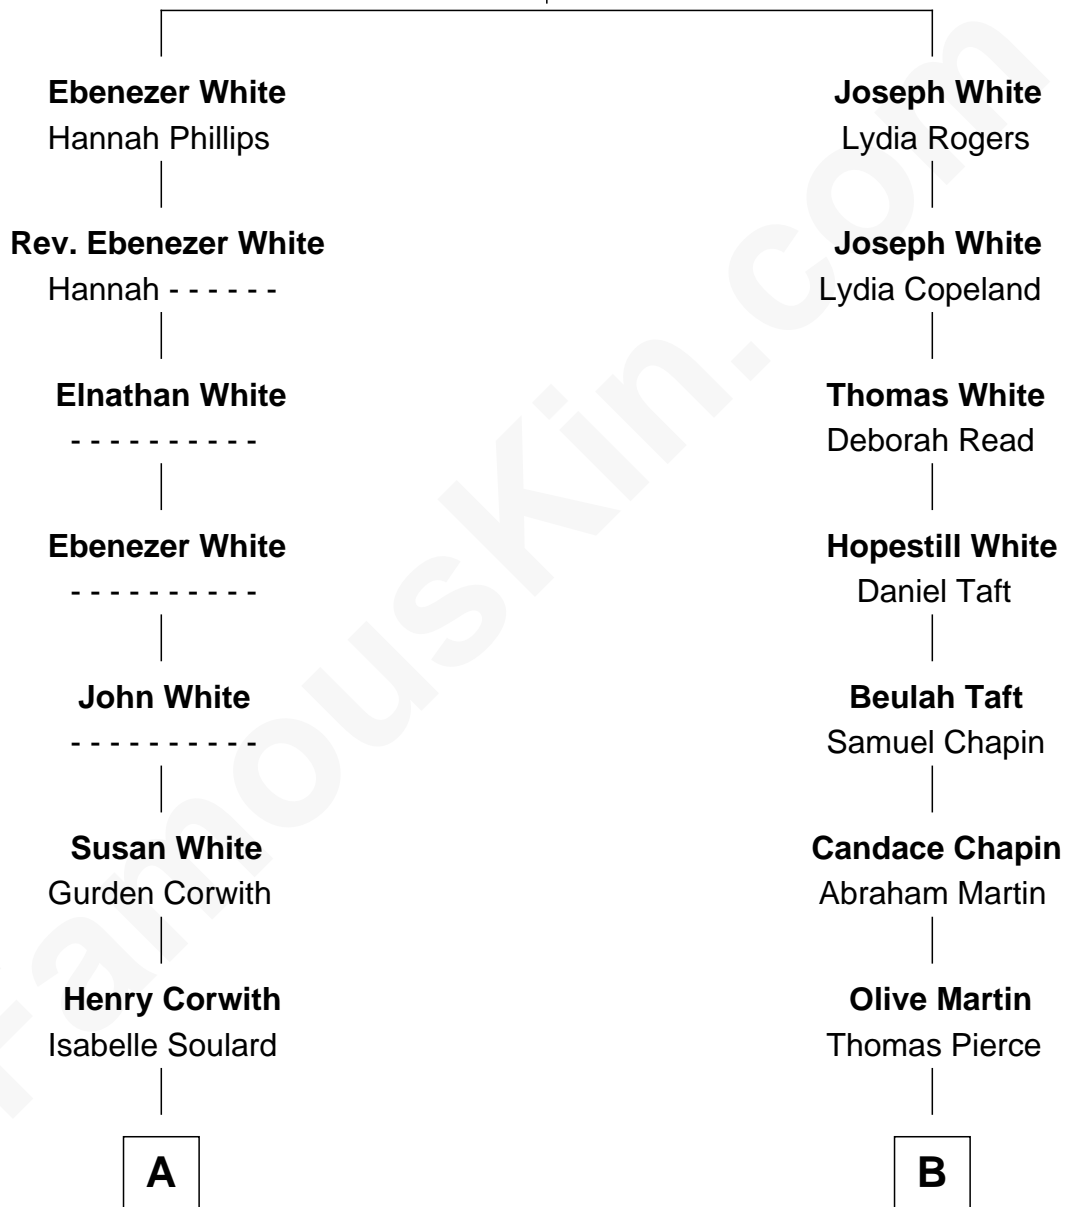

# FamousKin.com Relationship Chart of

**Paget Brewster**

*TV Actress*

10th cousin 1 time removed of

**David Hyde Pierce**

*Stage, TV, and Movie Actor*

**Thomas White**

Mary Pratt

**A**

**Isabelle S. Corwith**  
Charles Burrill McGenniss

**Isabelle McGenniss**  
Donald Mitchell Ryerson

**Joan Ryerson**  
George Washington Wales Brewster

**Galen Brewster**  
Hathaway Tew

**Paget Brewster**  
*TV Actress*