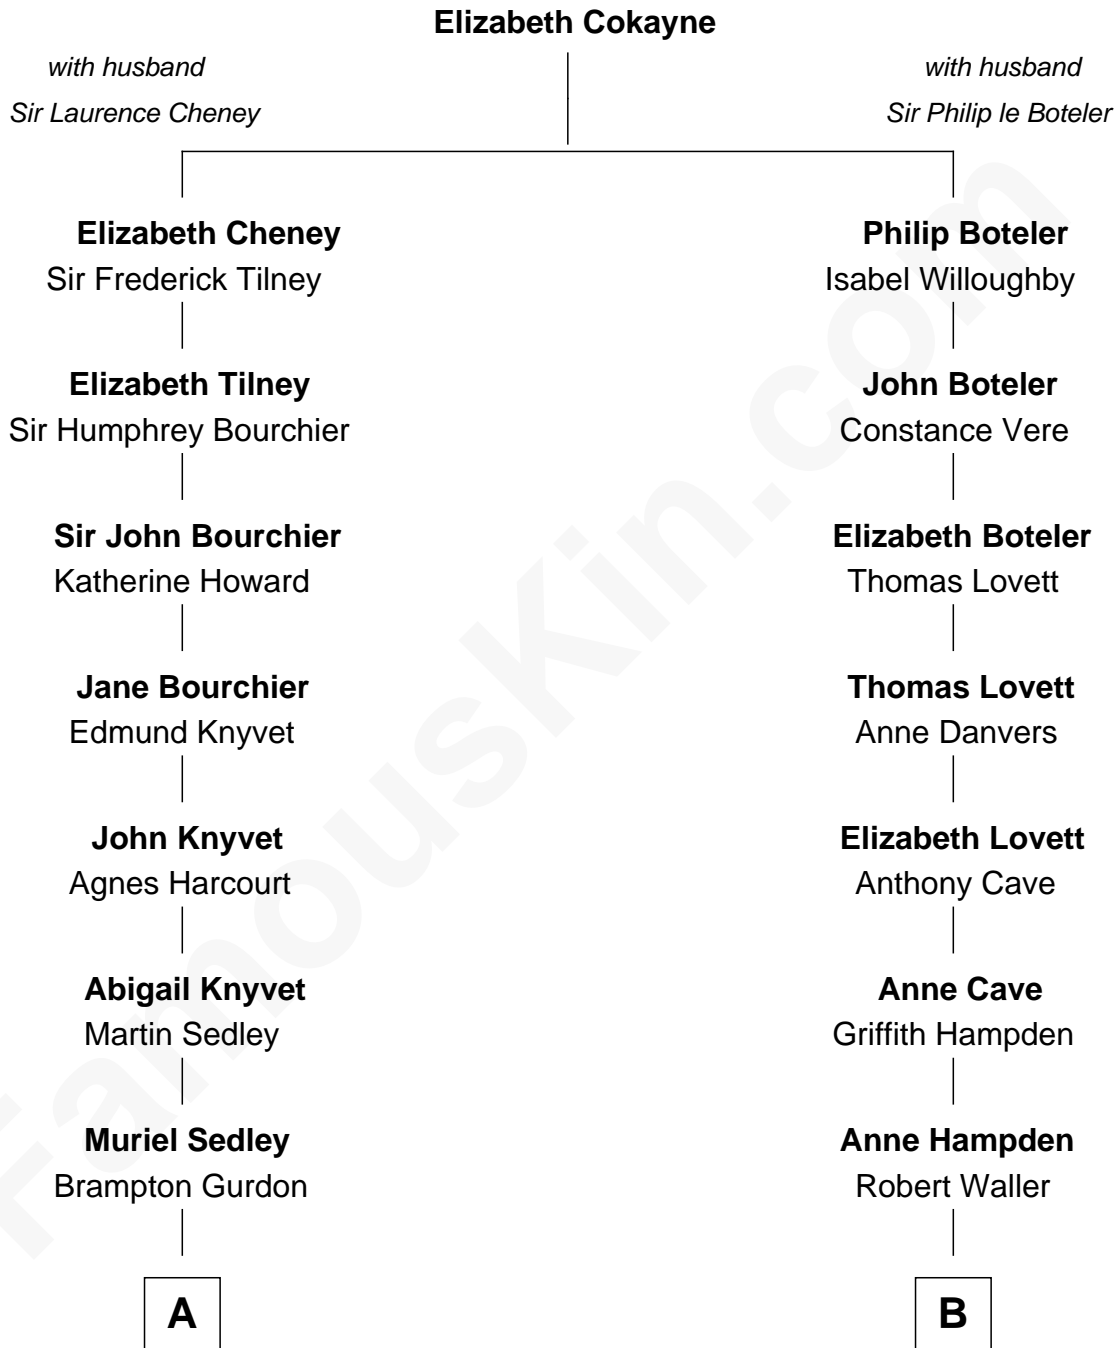

**FamousKin.com**  
**Relationship Chart of**  
**Paget Brewster**  
*TV Actress*

**17th cousin 3 times removed of**  
**John McCain**  
*U.S. Senator from Arizona*

**C**

—  
**Donald Mitchell Ryerson**

Isabelle McGenniss

—  
**Joan Ryerson**

George Washington Wales Brewster

—  
**Galen Brewster**

Hathaway Tew

—  
**Paget Brewster**

*TV Actress*

FamousKin.com