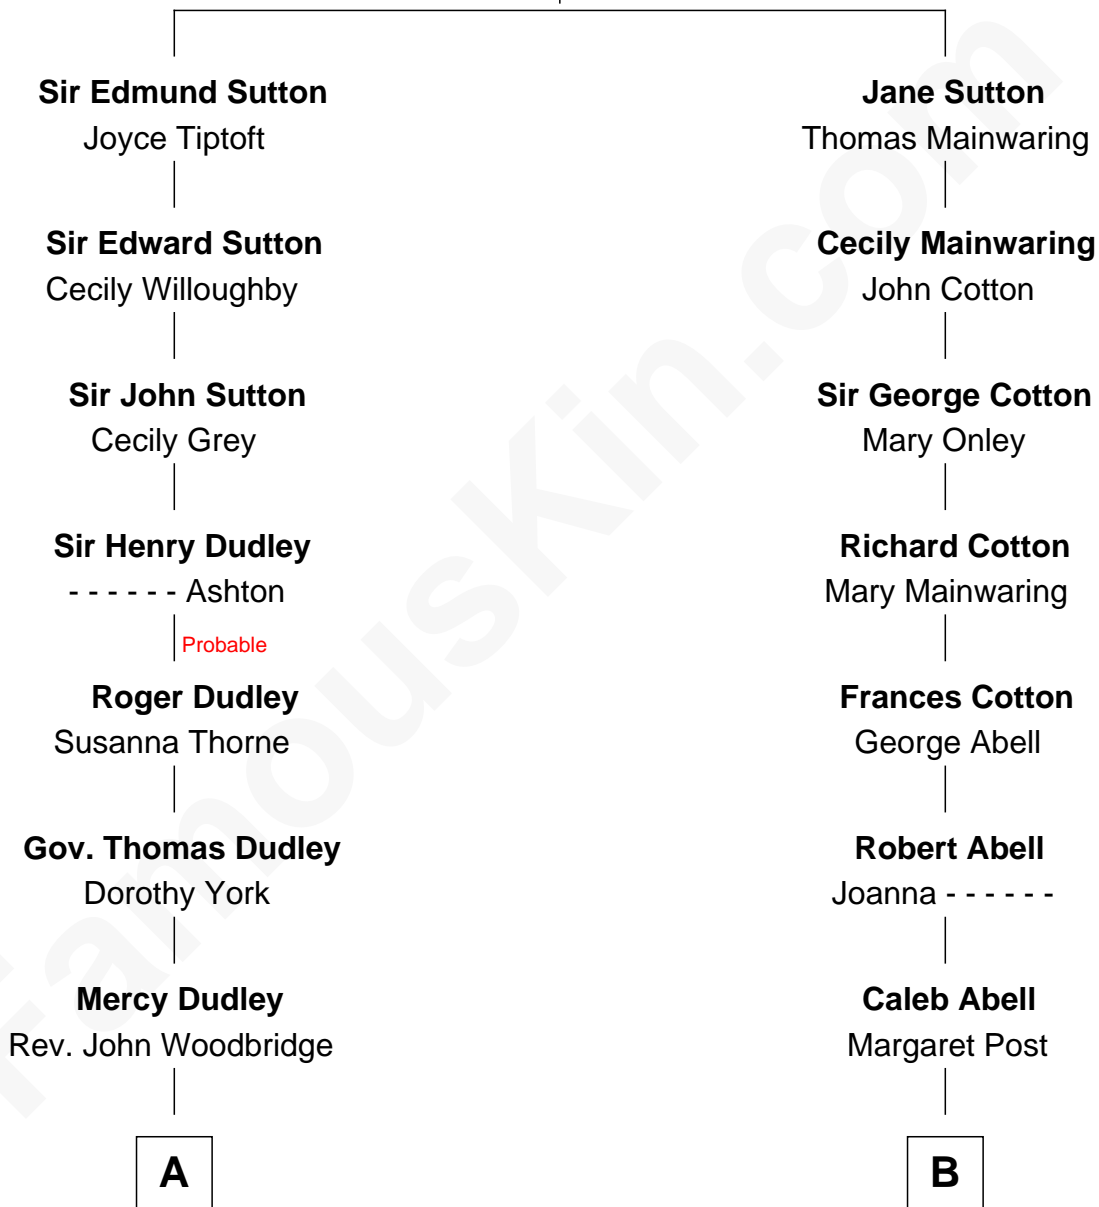

# FamousKin.com Relationship Chart of

**Paget Brewster**  
TV Actress

15th cousin 3 times removed of

**Illeana Douglas**  
TV and Movie Actress

**Sir John Sutton**  
Elizabeth Berkeley

**C**

**Galen Brewster**  
Hathaway Tew

**Paget Brewster**  
*TV Actress*

FamousKin.com