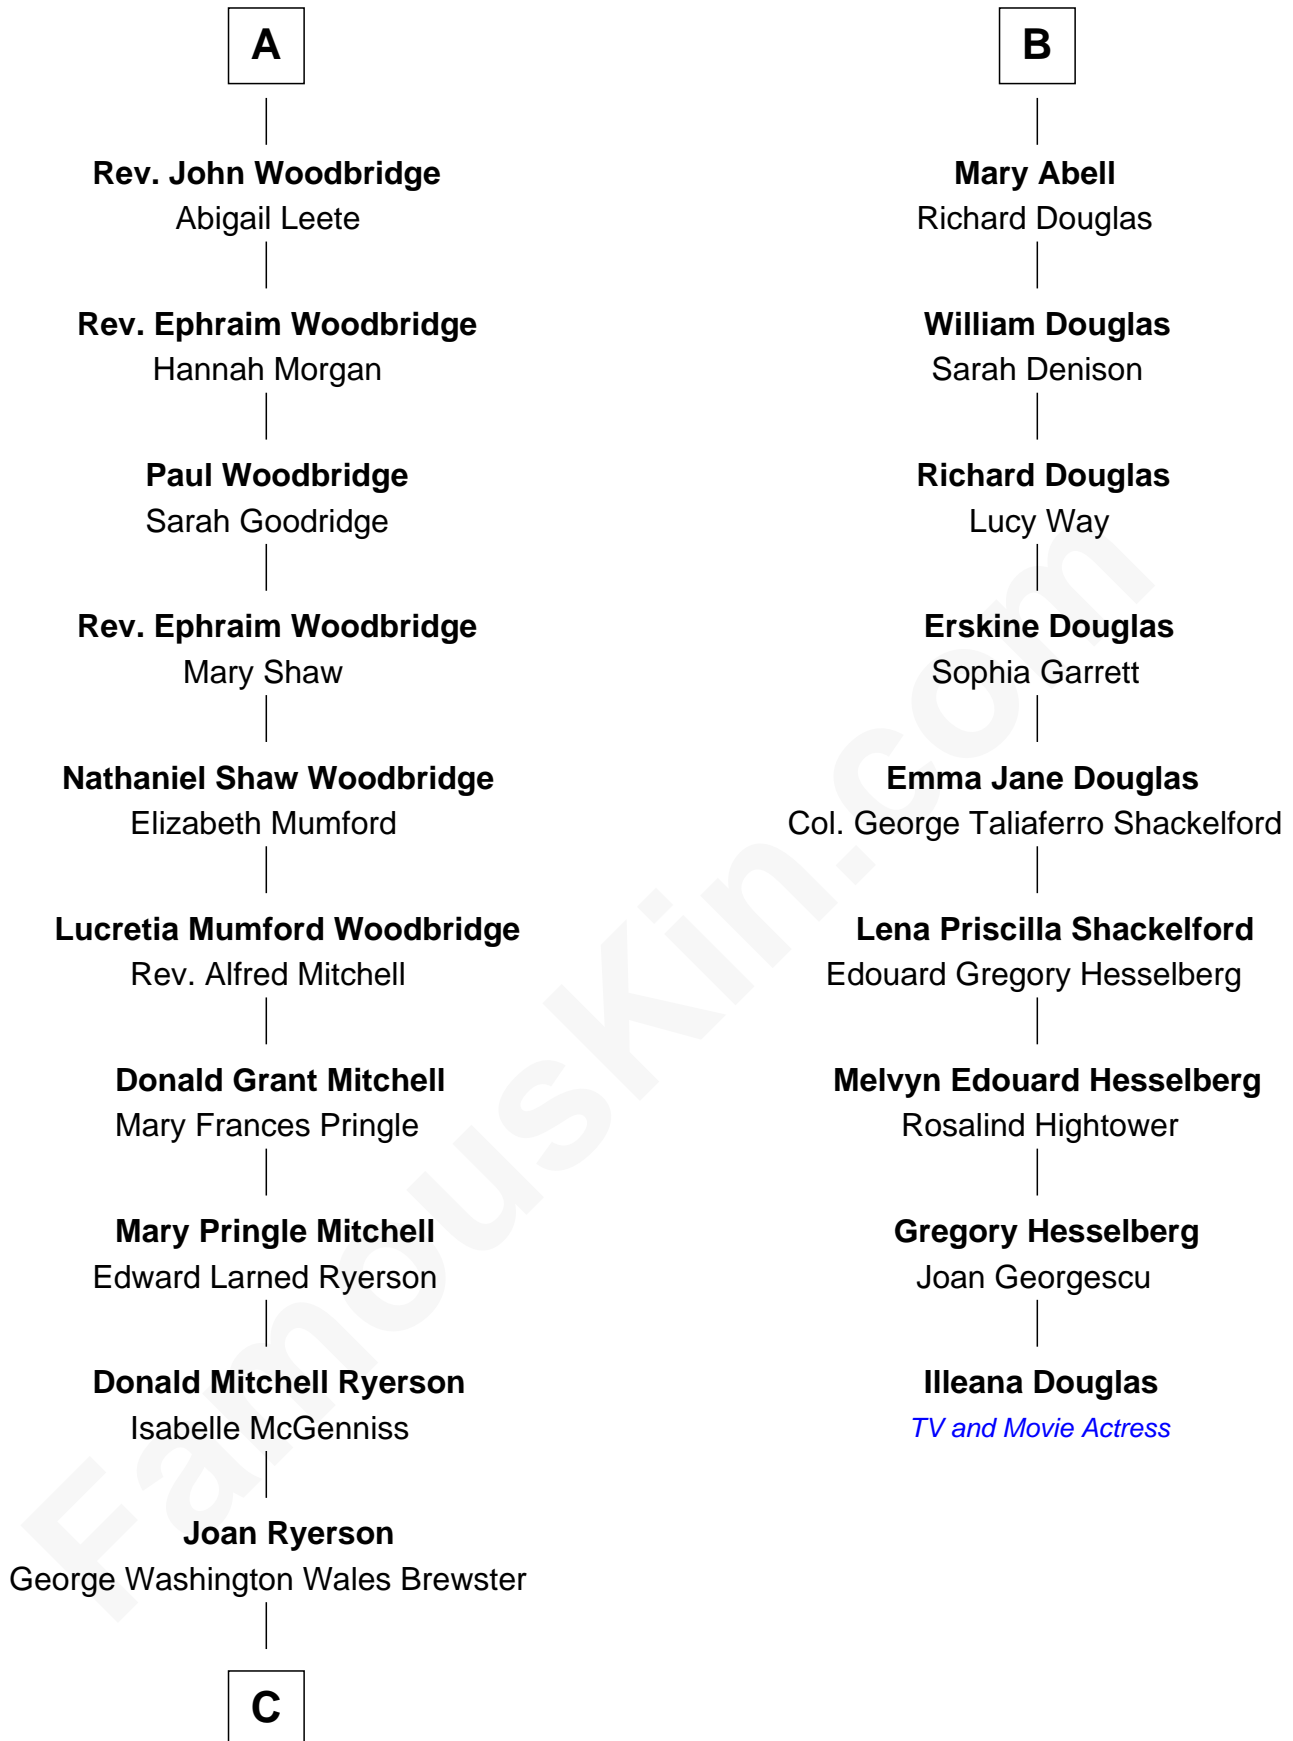

# FamousKin.com Relationship Chart of

**Paget Brewster**  
TV Actress

15th cousin 3 times removed of

**Illeana Douglas**  
TV and Movie Actress

**Sir John Sutton**  
Elizabeth Berkeley

**C**

**Galen Brewster**  
Hathaway Tew

**Paget Brewster**  
*TV Actress*

FamousKin.com