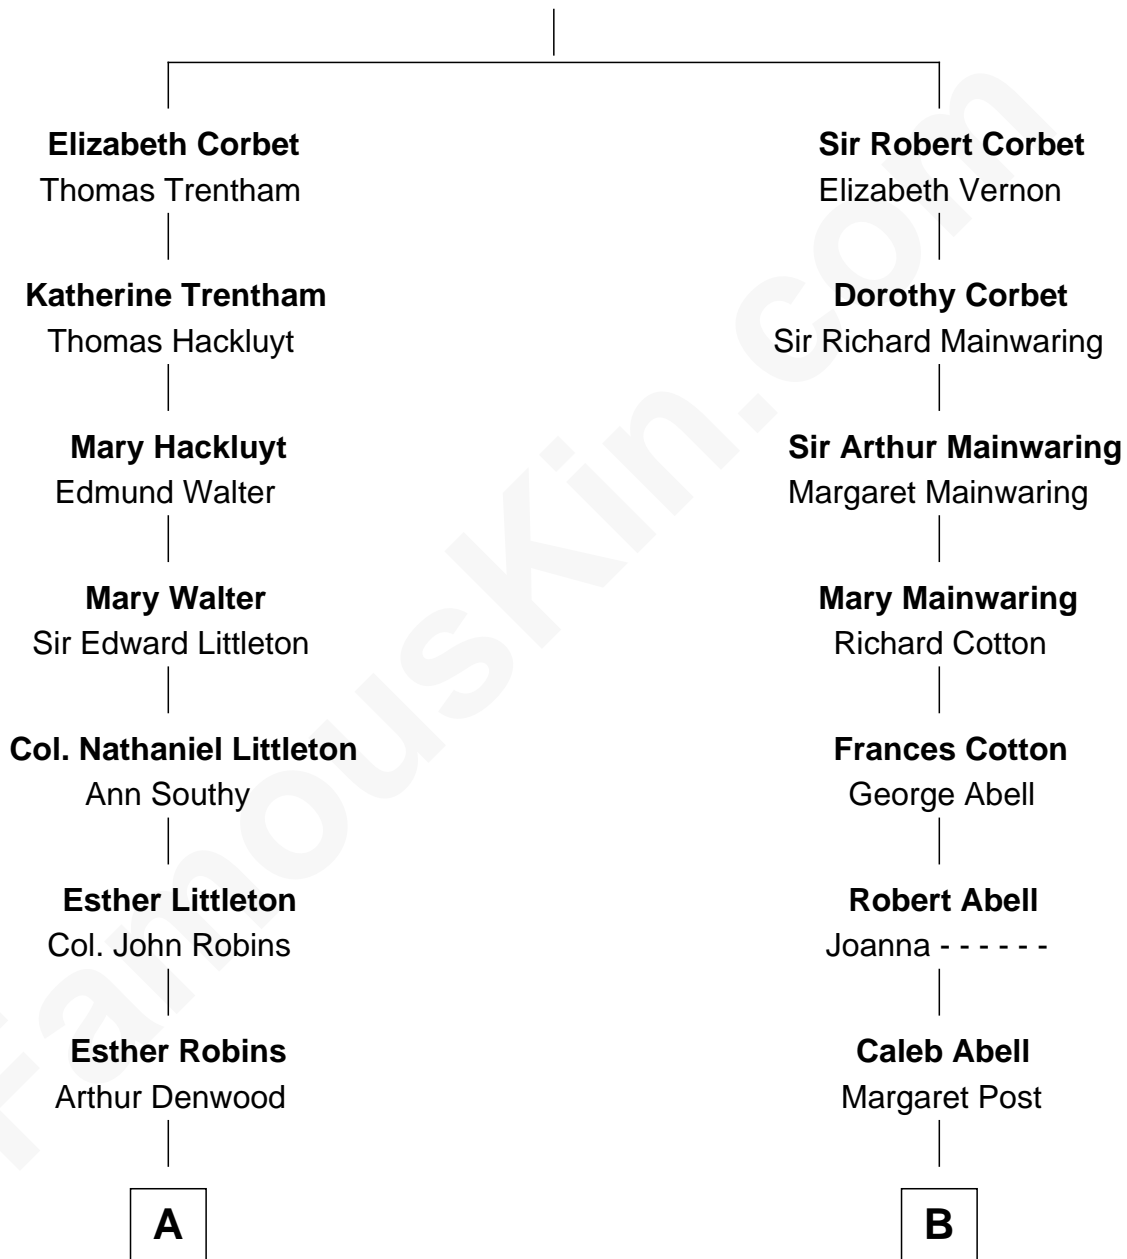

# FamousKin.com Relationship Chart of

**Paget Brewster**

*TV Actress*

15th cousin of

**Illeana Douglas**

*TV and Movie Actress*

**Sir Richard Corbet**

Elizabeth Devereux

**A**

**Elizabeth Denwood**

David Wilson

**Samuel Wilson**

Margaret Custis

**Col. John Custis Wilson**

Margaret Custis

**Henry Parke Custis Wilson**

Susan Savage

**Susan Savage Wilson**

John Ledyard Hodge

**Ellen Mackenzie Hodge**

Dr. George Washington Wales Brewster

**George Washington Wales Brewster**

Joan Ryerson

**Galen Brewster**