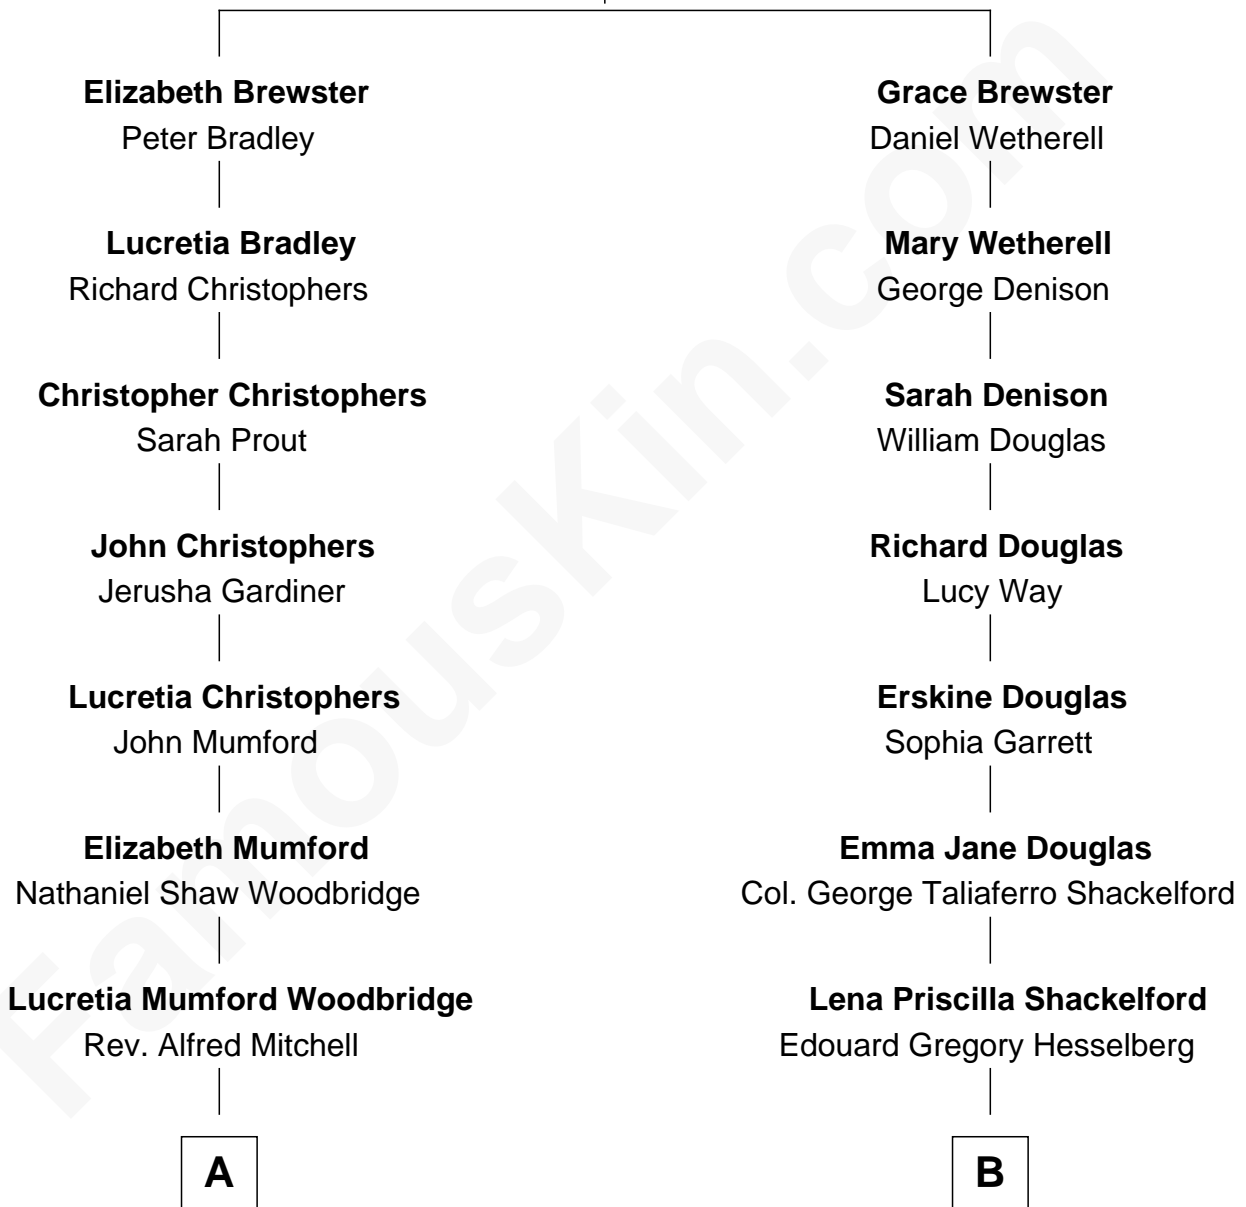

FamousKin.com Relationship Chart of

Paget Brewster

TV Actress

9th cousin 3 times removed of

Illeana Douglas

TV and Movie Actress

Jonathan Brewster

Lucretia Oldham

A

Donald Grant Mitchell

Mary Frances Pringle

Mary Pringle Mitchell

Edward Larned Ryerson

Donald Mitchell Ryerson

Isabelle McGenniss

Joan Ryerson