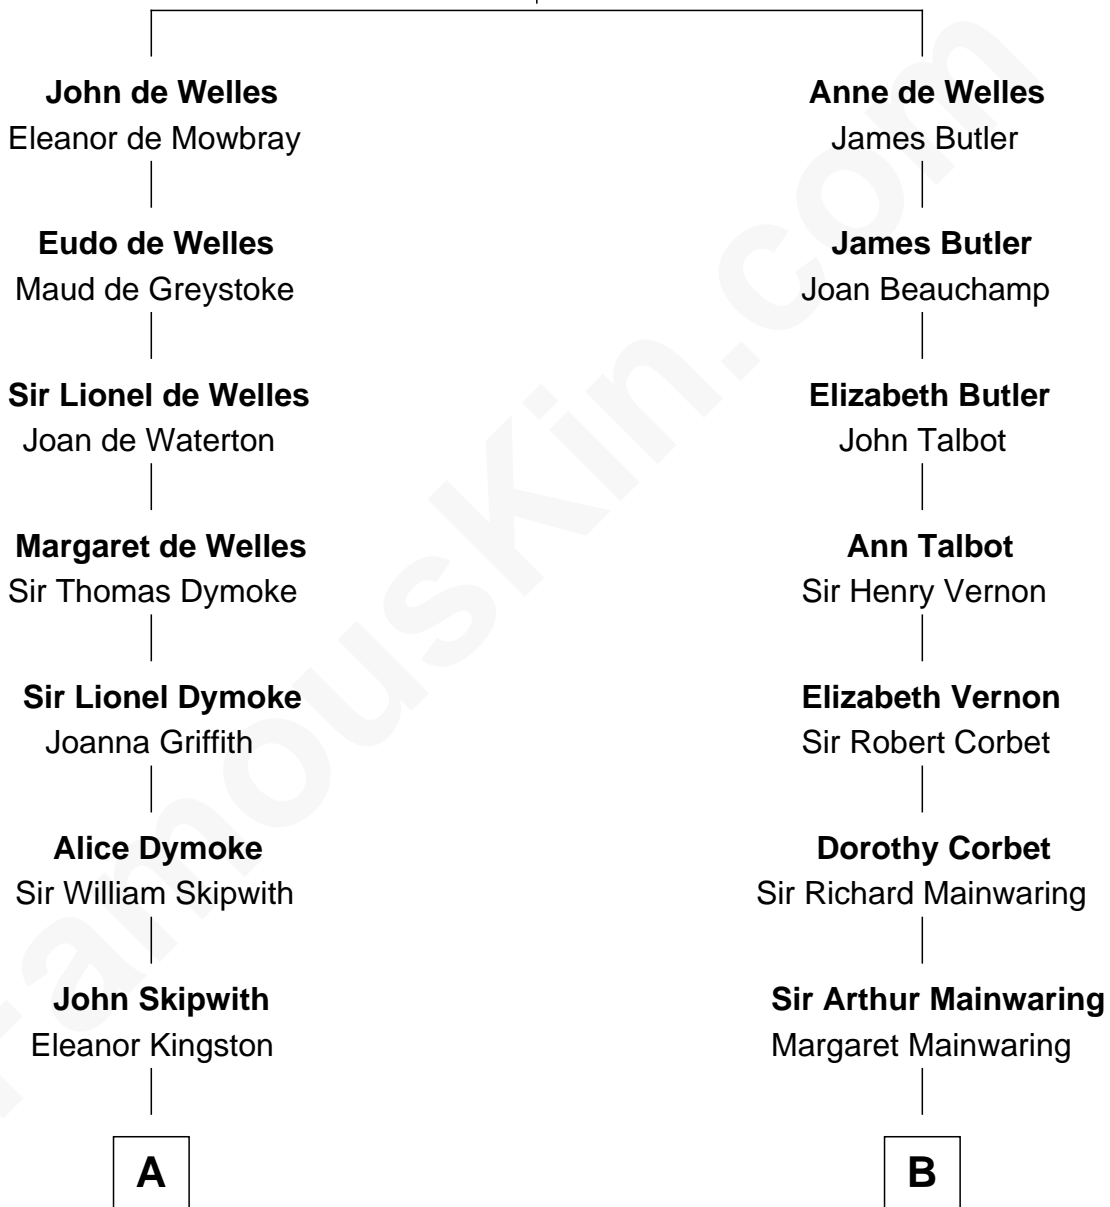

FamousKin.com Relationship Chart of

Paget Brewster

TV Actress

19th cousin of

Illeana Douglas

TV and Movie Actress

John de Welles

Maud de Roos

C

Joan Ryerson

George Washington Wales Brewster

Galen Brewster

Hathaway Tew

Paget Brewster

TV Actress

D