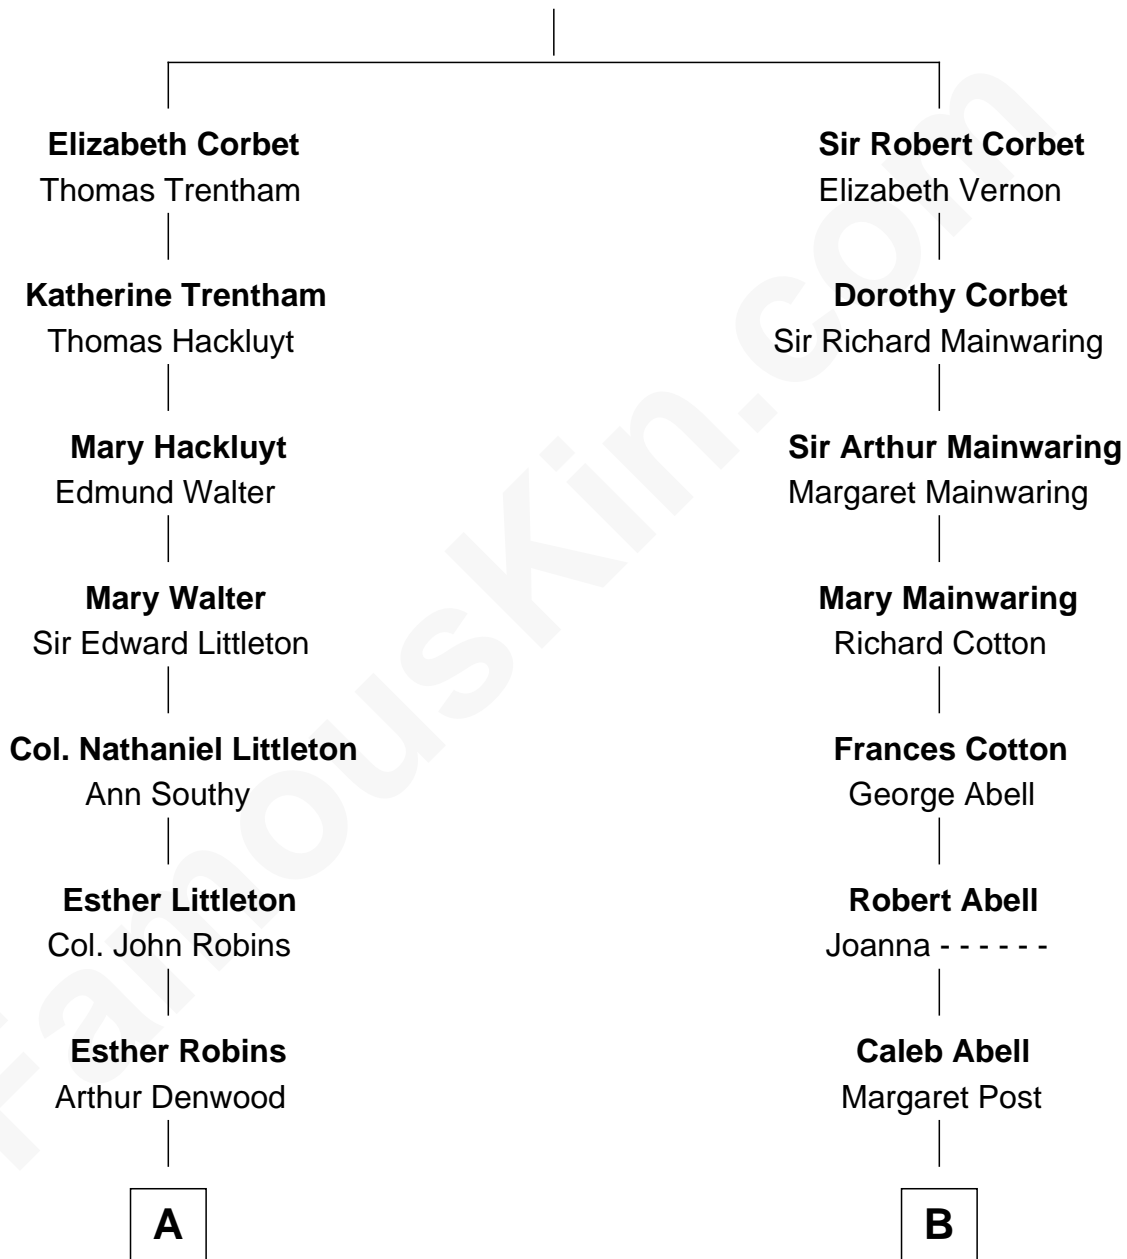

# FamousKin.com Relationship Chart of

**Paget Brewster**

*TV Actress*

13th cousin 2 times removed of

**Melvyn Douglas**

*Movie Actor*

**Sir Richard Corbet**

Elizabeth Devereux

**A**

**Elizabeth Denwood**

David Wilson

**Samuel Wilson**

Margaret Custis

**Col. John Custis Wilson**

Margaret Custis

**Henry Parke Custis Wilson**

Susan Savage

**Susan Savage Wilson**

John Ledyard Hodge

**Ellen Mackenzie Hodge**

Dr. George Washington Wales Brewster

**George Washington Wales Brewster**

Joan Ryerson

**Galen Brewster**