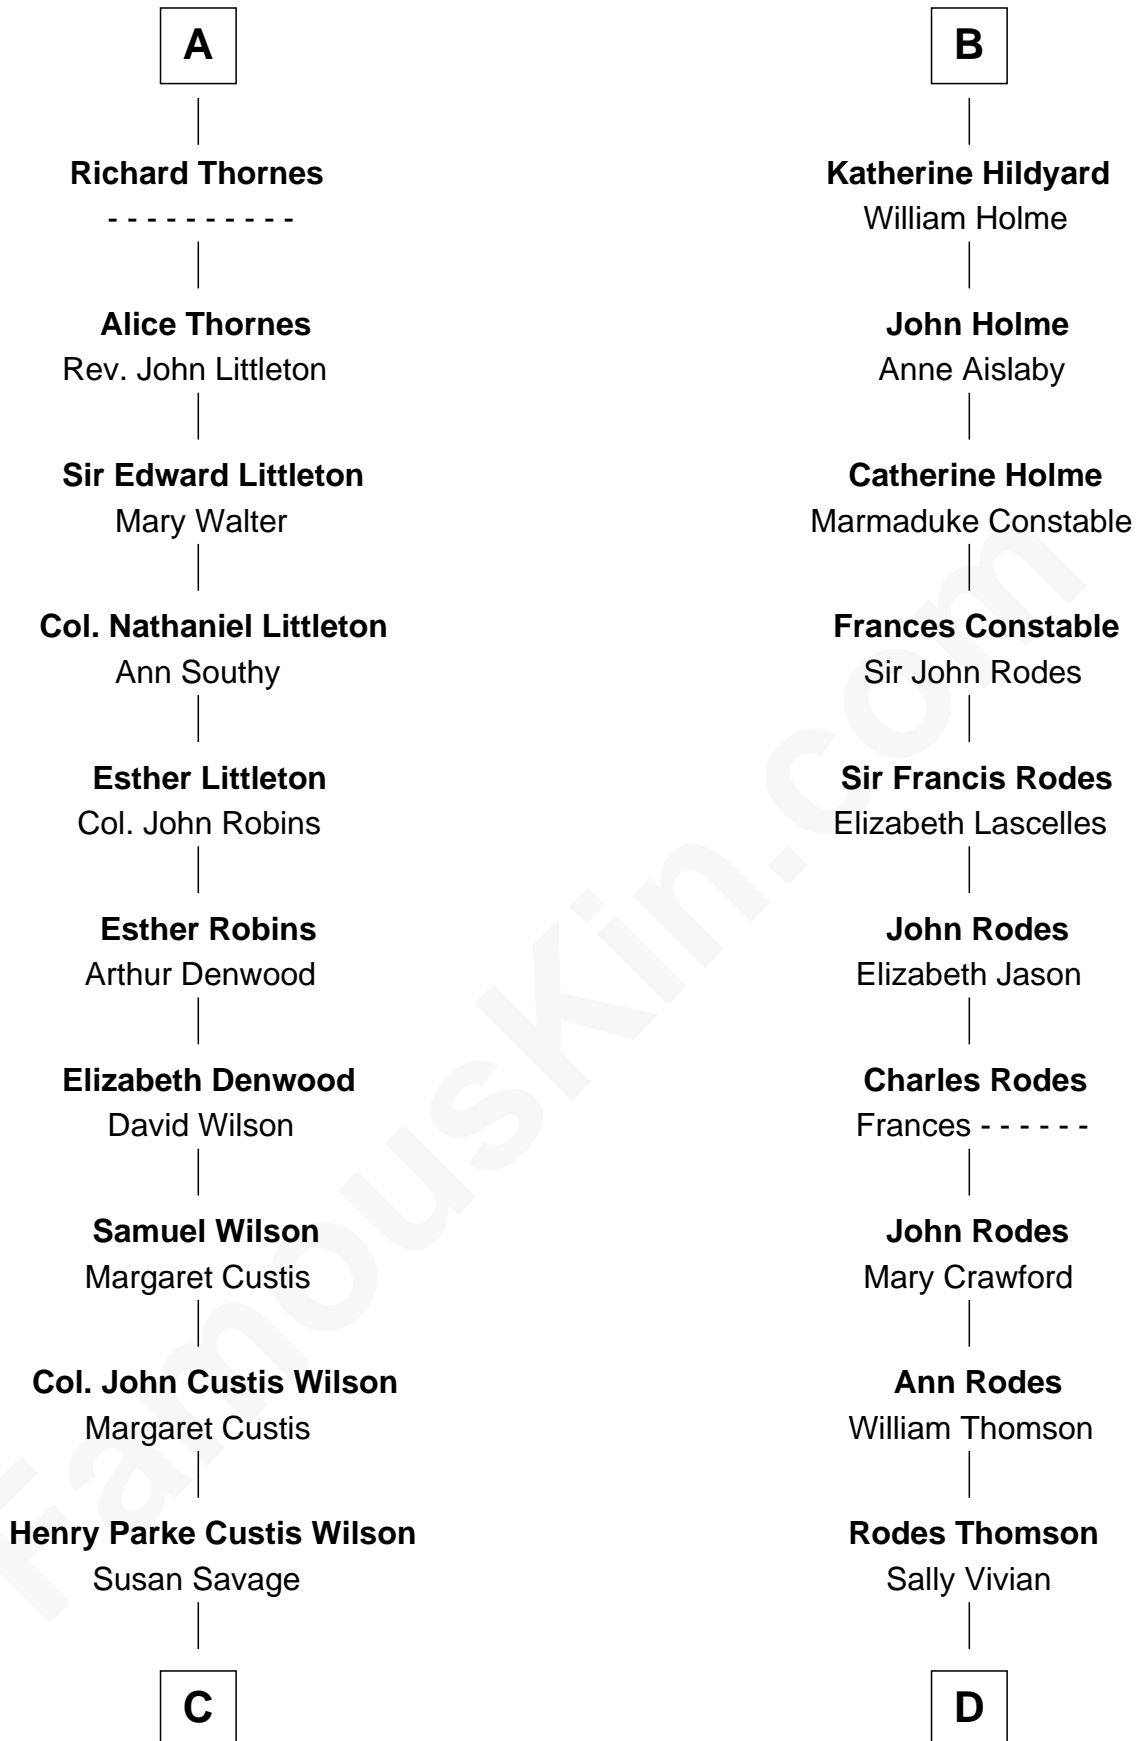

# FamousKin.com Relationship Chart of

**Paget Brewster**

*TV Actress*

21st cousin of

**Melvyn Douglas**

*Movie Actor*

**Edward III, King of England**

Philippa of Hainault

**C**

**Susan Savage Wilson**

John Ledyard Hodge

**Ellen Mackenzie Hodge**

Dr. George Washington Wales Brewster

**George Washington Wales Brewster**

Joan Ryerson

**Galen Brewster**

Hathaway Tew

**Paget Brewster**

*TV Actress*

**D**

**Nancy Thomson**

Thomas Johnson Garrett

**Sophia Garrett**

Erskine Douglas