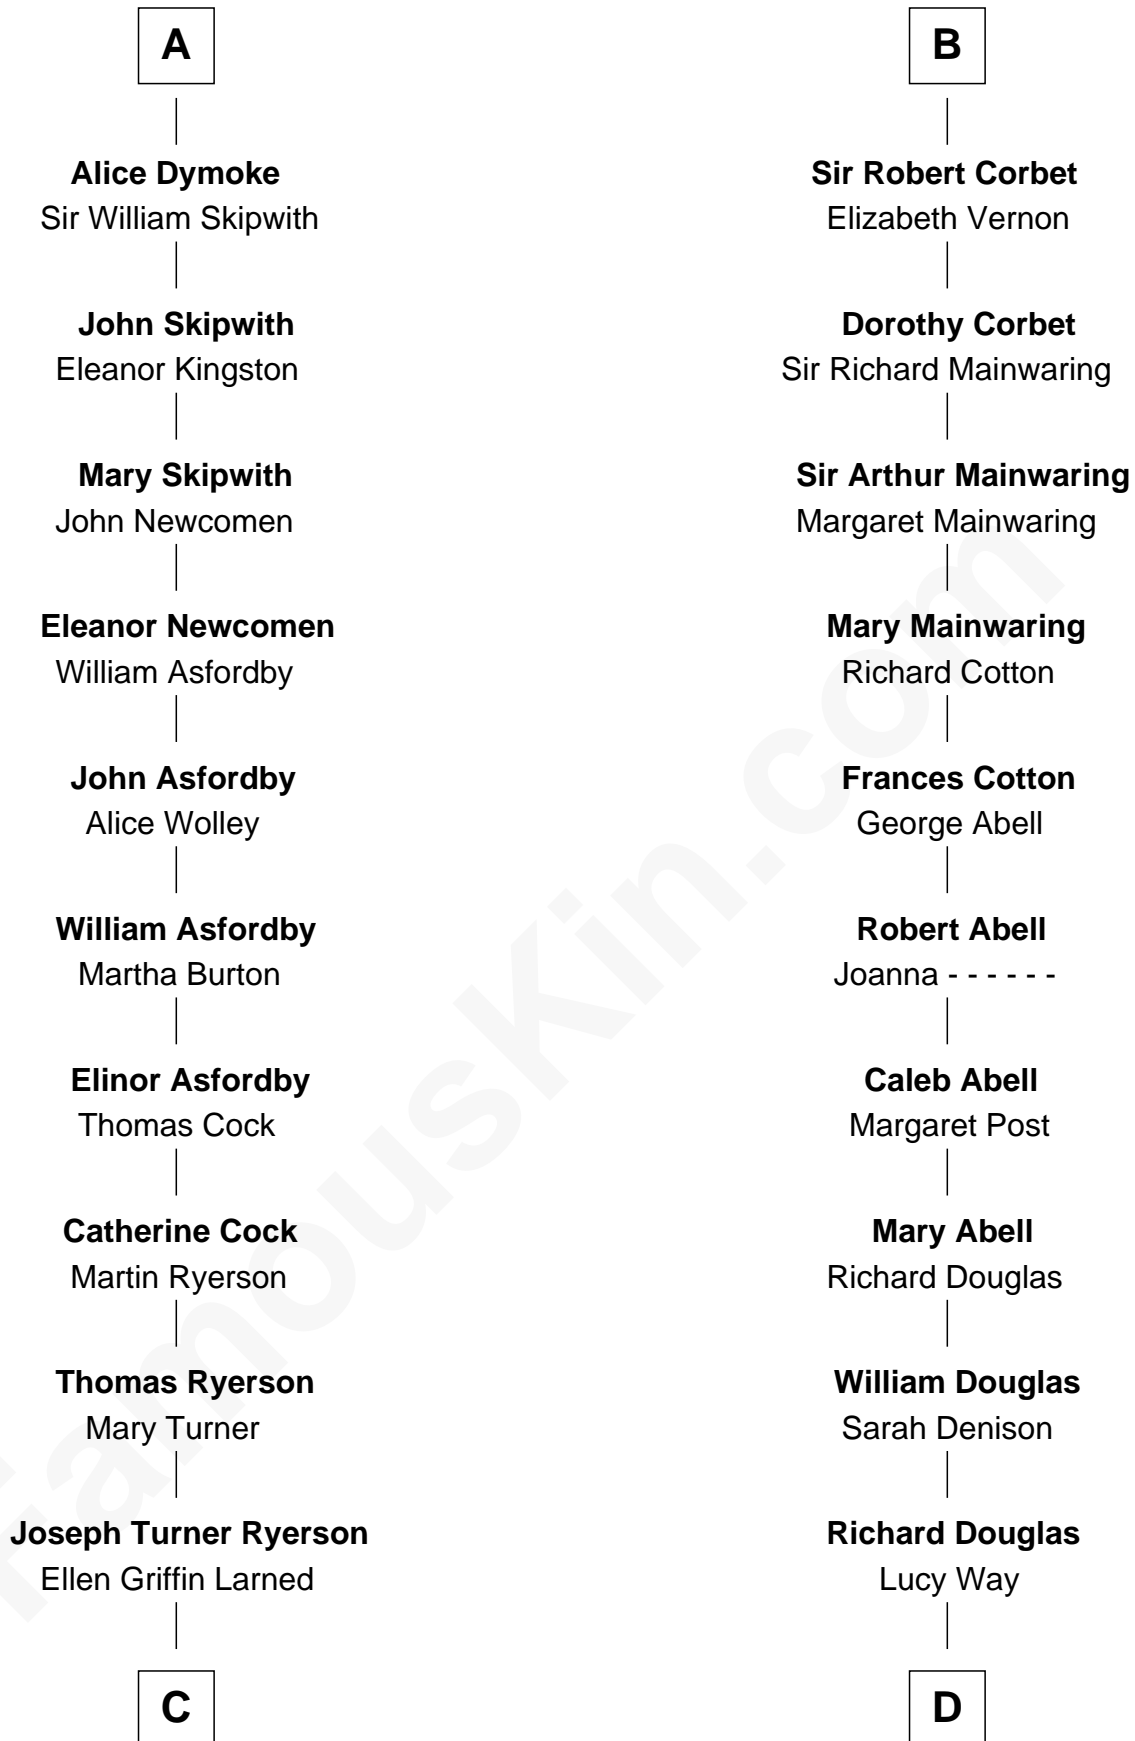

FamousKin.com Relationship Chart of

Paget Brewster

TV Actress

20th cousin 1 time removed of

Melvyn Douglas

Movie Actor

Thomas of Brotherton

Alice de Hales

C

Edward Larned Ryerson

Mary Pringle Mitchell

Donald Mitchell Ryerson

Isabelle McGenniss

Joan Ryerson

George Washington Wales Brewster

Galen Brewster

Hathaway Tew

Paget Brewster

TV Actress

D

Erskine Douglas

Sophia Garrett

Emma Jane Douglas

Col. George Taliaferro Shackelford