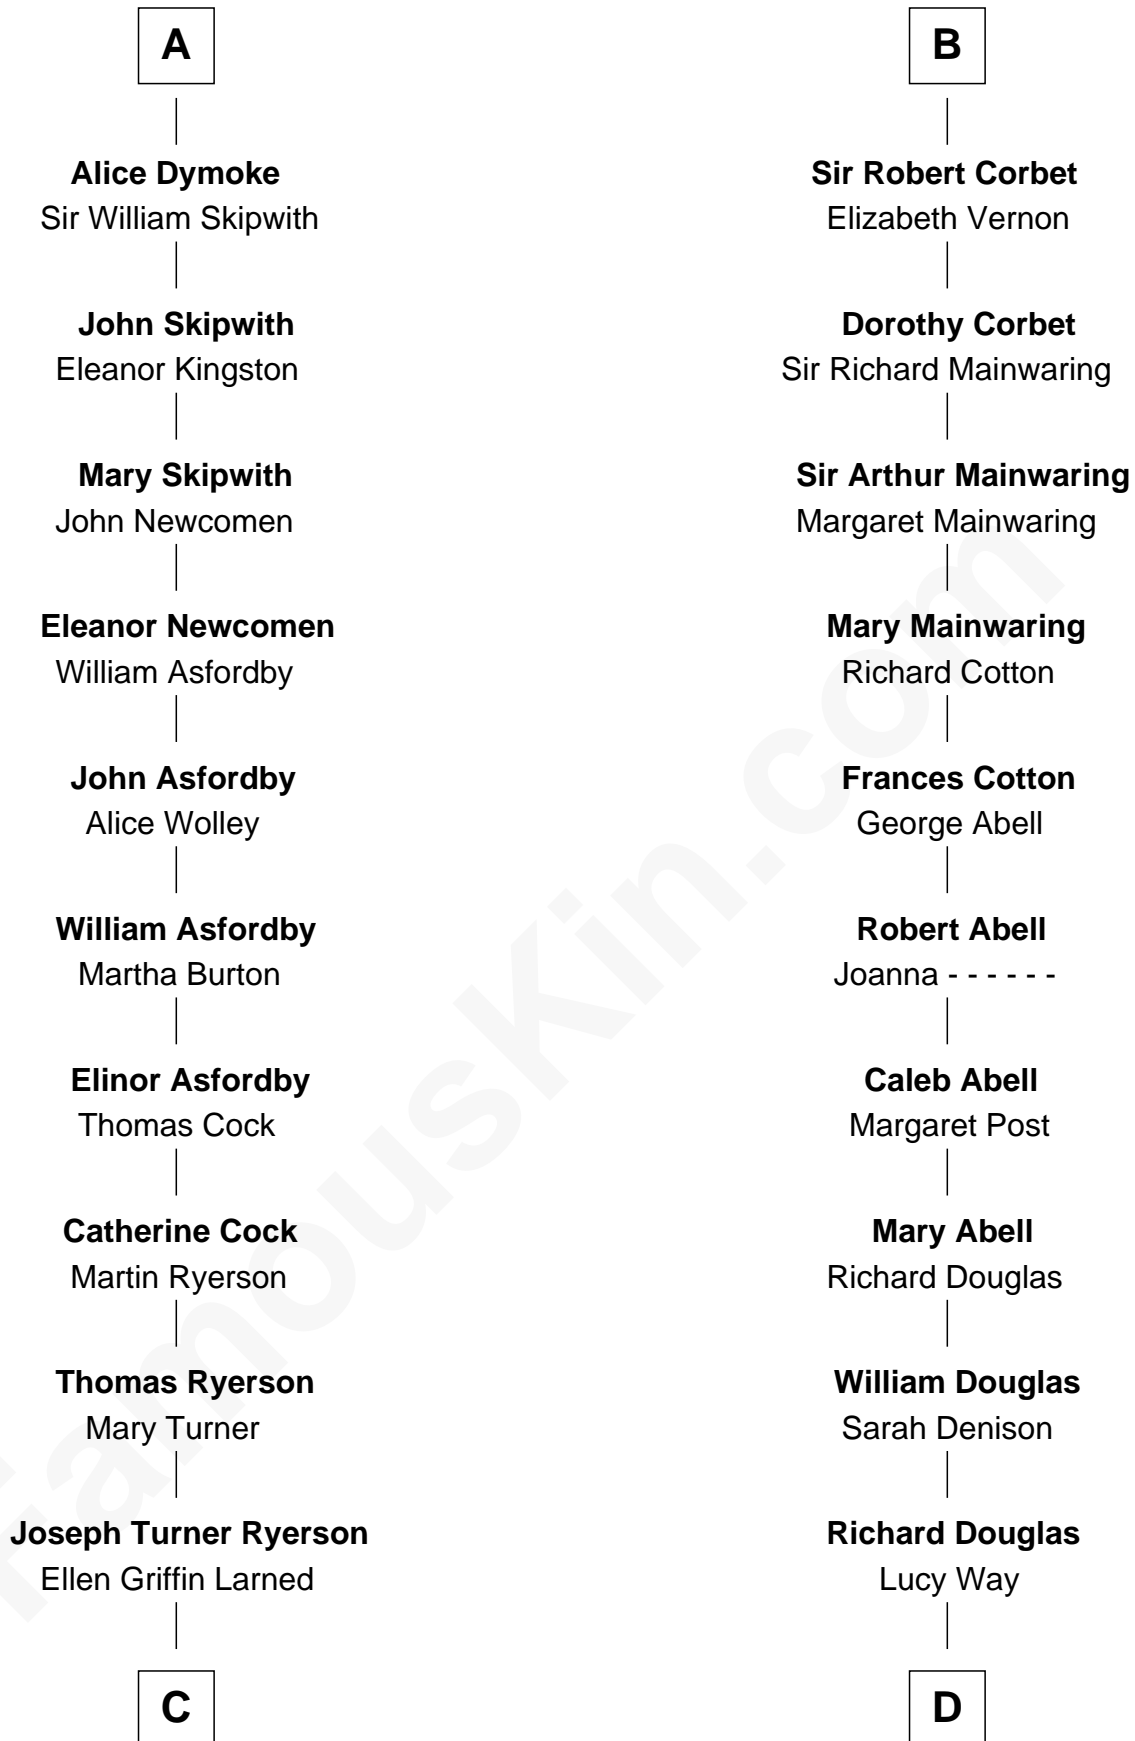

# FamousKin.com Relationship Chart of

**Paget Brewster**

*TV Actress*

20th cousin 1 time removed of

**Melvyn Douglas**

*Movie Actor*

**Sir John de Mowbray**

Aline de Braiose

**C**

**Edward Larned Ryerson**

Mary Pringle Mitchell

**Donald Mitchell Ryerson**

Isabelle McGenniss

**Joan Ryerson**

George Washington Wales Brewster

**Galen Brewster**

Hathaway Tew

**Paget Brewster**

*TV Actress*

**D**

**Erskine Douglas**

Sophia Garrett

**Emma Jane Douglas**

Col. George Taliaferro Shackelford

**Lena Priscilla Shackelford**

Edouard Gregory Hesselberg

**Melvyn Douglas**

*Movie Actor*