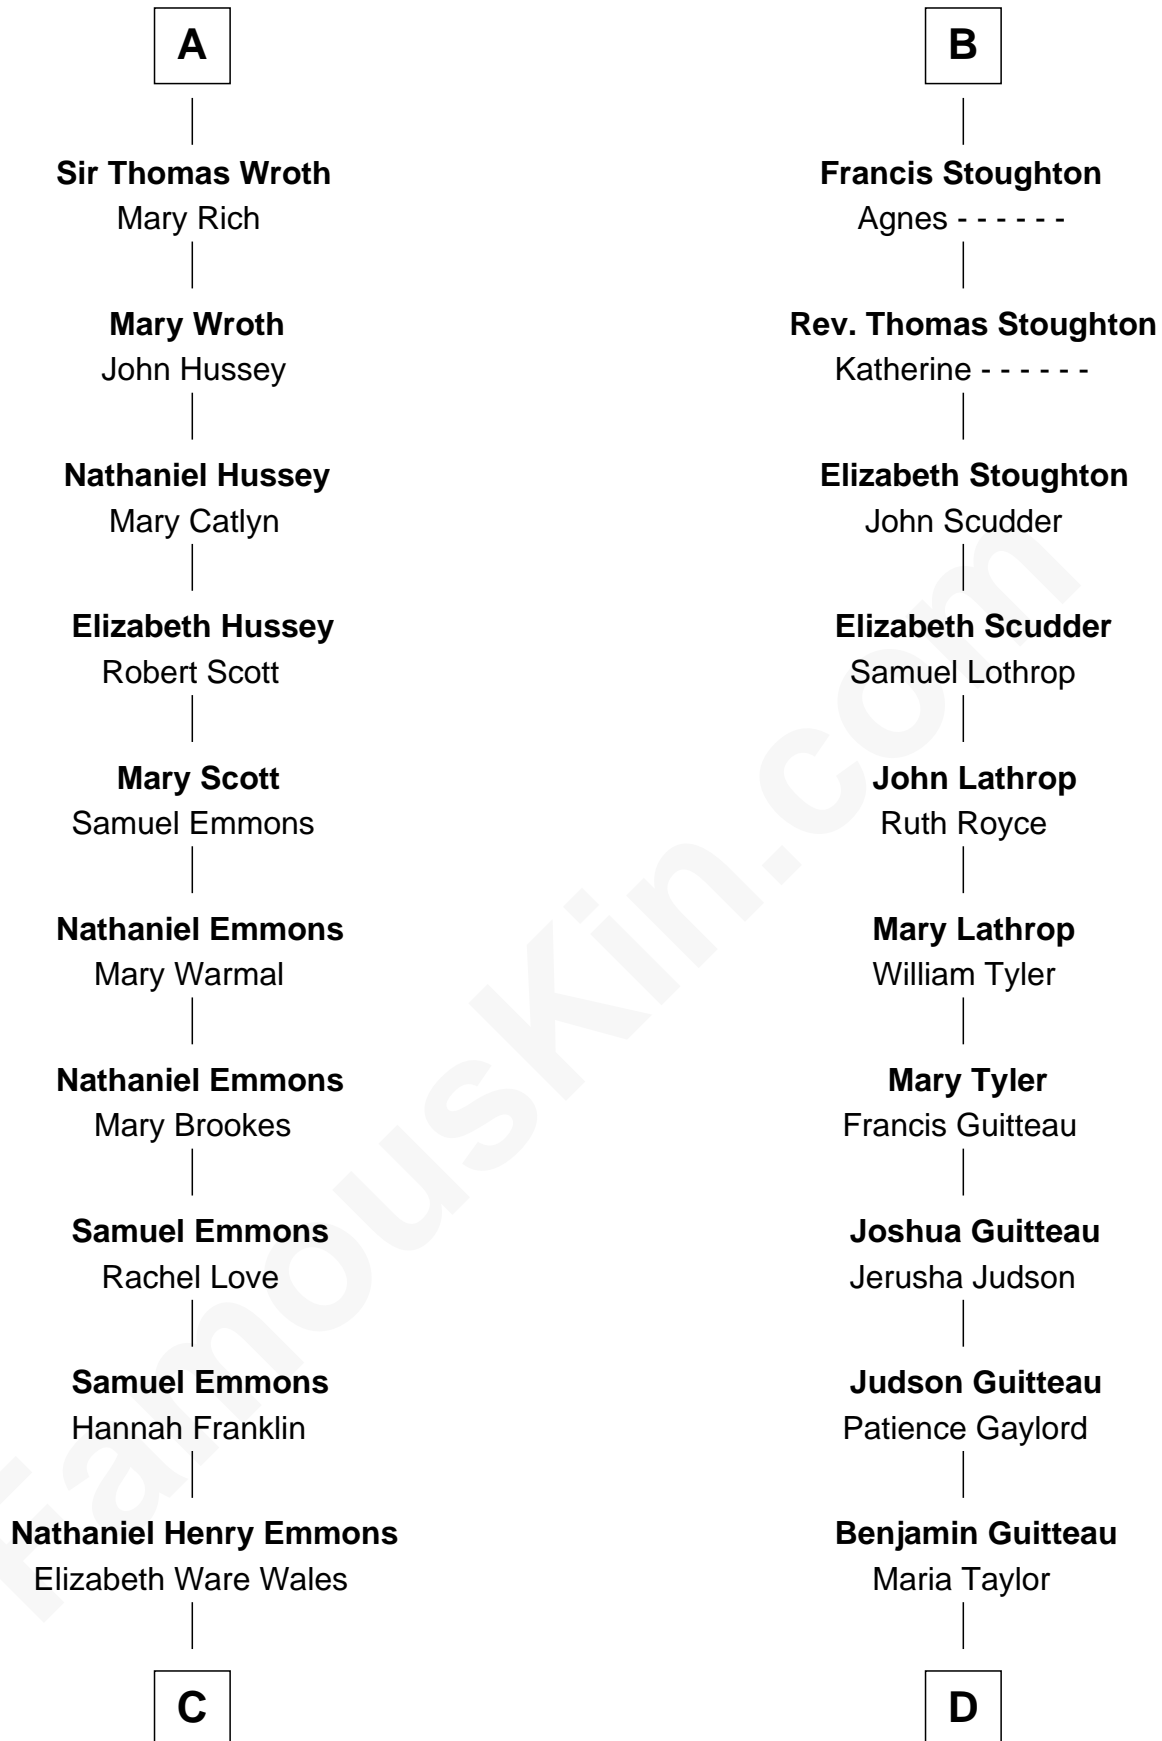

FamousKin.com Relationship Chart of

Paget Brewster

TV Actress

20th cousin 1 time removed of

Henry A. Wallace

33rd U.S. Vice-President

Sir Roger Lewknor

Katherine Bardolf

C

Ann Wales Emmons

Benjamin Brewster

Dr. George Washington Wales Brewster

Ellen Mackenzie Hodge

George Washington Wales Brewster

Joan Ryerson

Galen Brewster

Hathaway Tew

Paget Brewster

TV Actress

D

Emmeline Guitteau

James Howell White

Mary Ann Matilda White

John Avery Brodhead