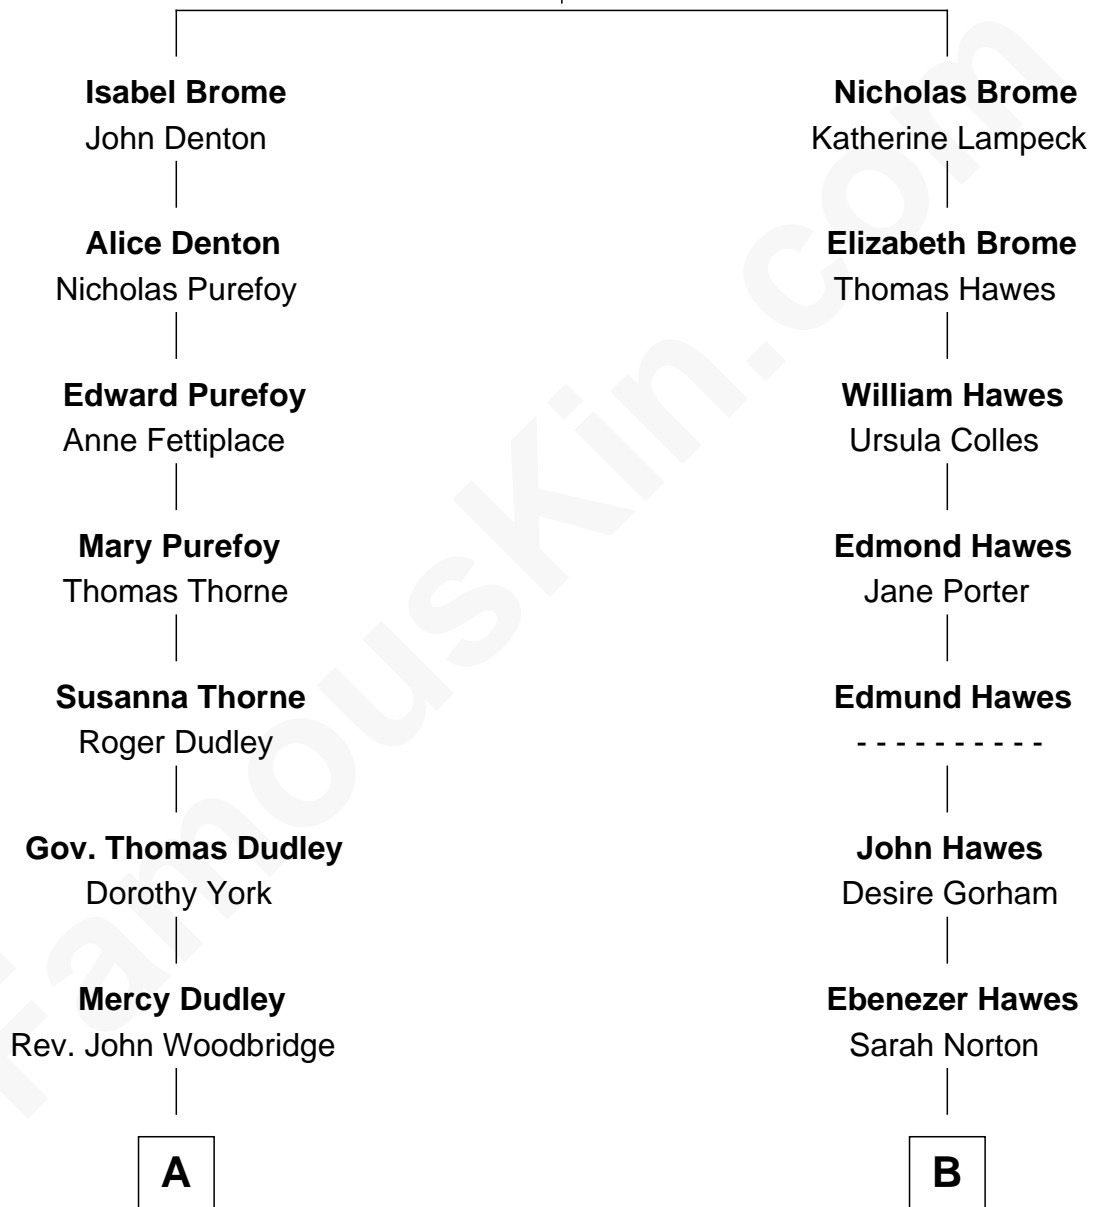

FamousKin.com Relationship Chart of

Paget Brewster

TV Actress

15th cousin 3 times removed of

Sarah Palin

9th Governor of Alaska

John Brome
Beatrice Shirley

C

—
Galen Brewster
Hathaway Tew

—
Paget Brewster
TV Actress

FamousKin.com