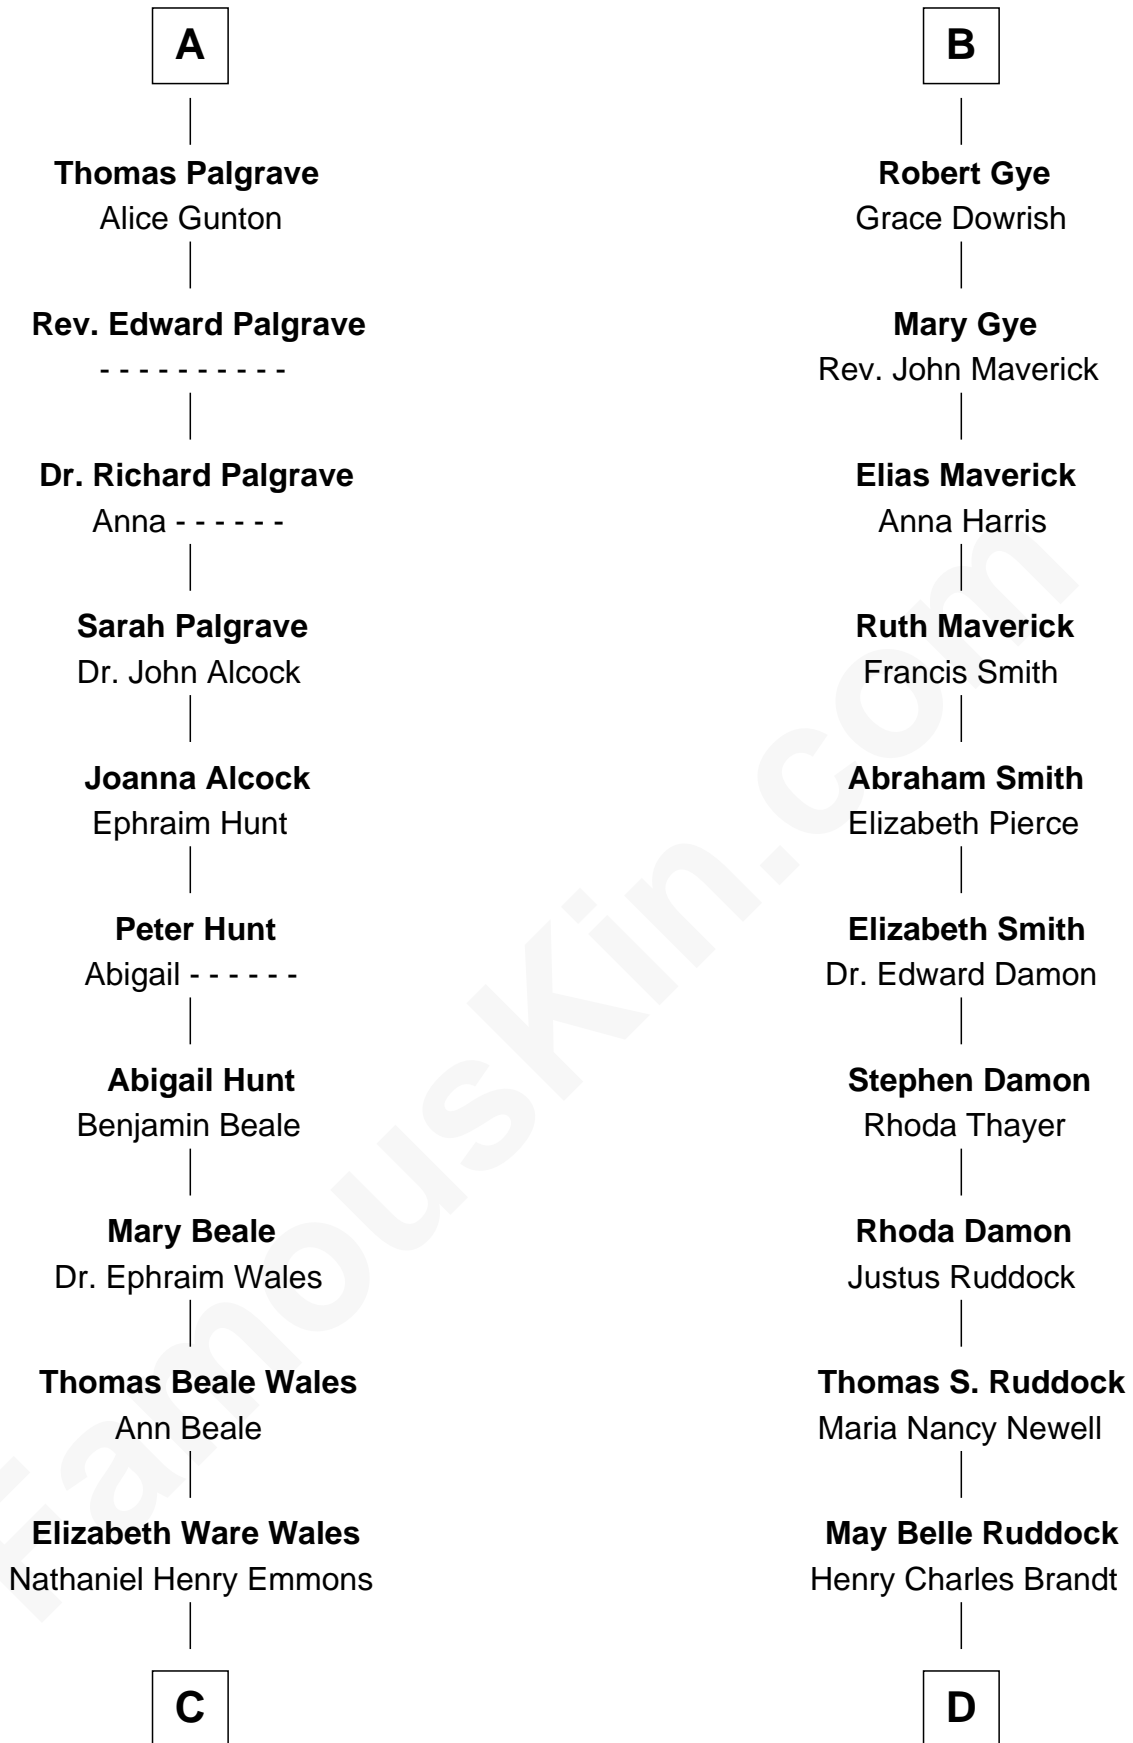

# FamousKin.com Relationship Chart of

**Paget Brewster**  
TV Actress

19th cousin 2 times removed of

**Sarah Palin**

9th Governor of Alaska

**Edmund Fitzalan**  
Alice de Warenne

**Richard Fitzalan**  
Eleanor Plantagenet

**Anne Glemham**  
Henry Palgrave

**A**

**Richard Fitzalan**  
Eleanor Plantagenet

**John Fitzalan**  
Eleanor Maltravers

**Joan Fitzalan**  
Sir William Echyngham

**Joan Echyngham**  
Sir John Bayntun

**Henry Bayntun**  
-----

**Jane Bayntun**  
Thomas Prowse

**Mary Prowse**  
John Gye

**B**

**C**

**Ann Wales Emmons**

Benjamin Brewster

**Dr. George Washington Wales Brewster**

Ellen Mackenzie Hodge

**George Washington Wales Brewster**

Joan Ryerson

**Galen Brewster**

Hathaway Tew

**Paget Brewster**

*TV Actress*

**D**

**Nellie Marie Brandt**